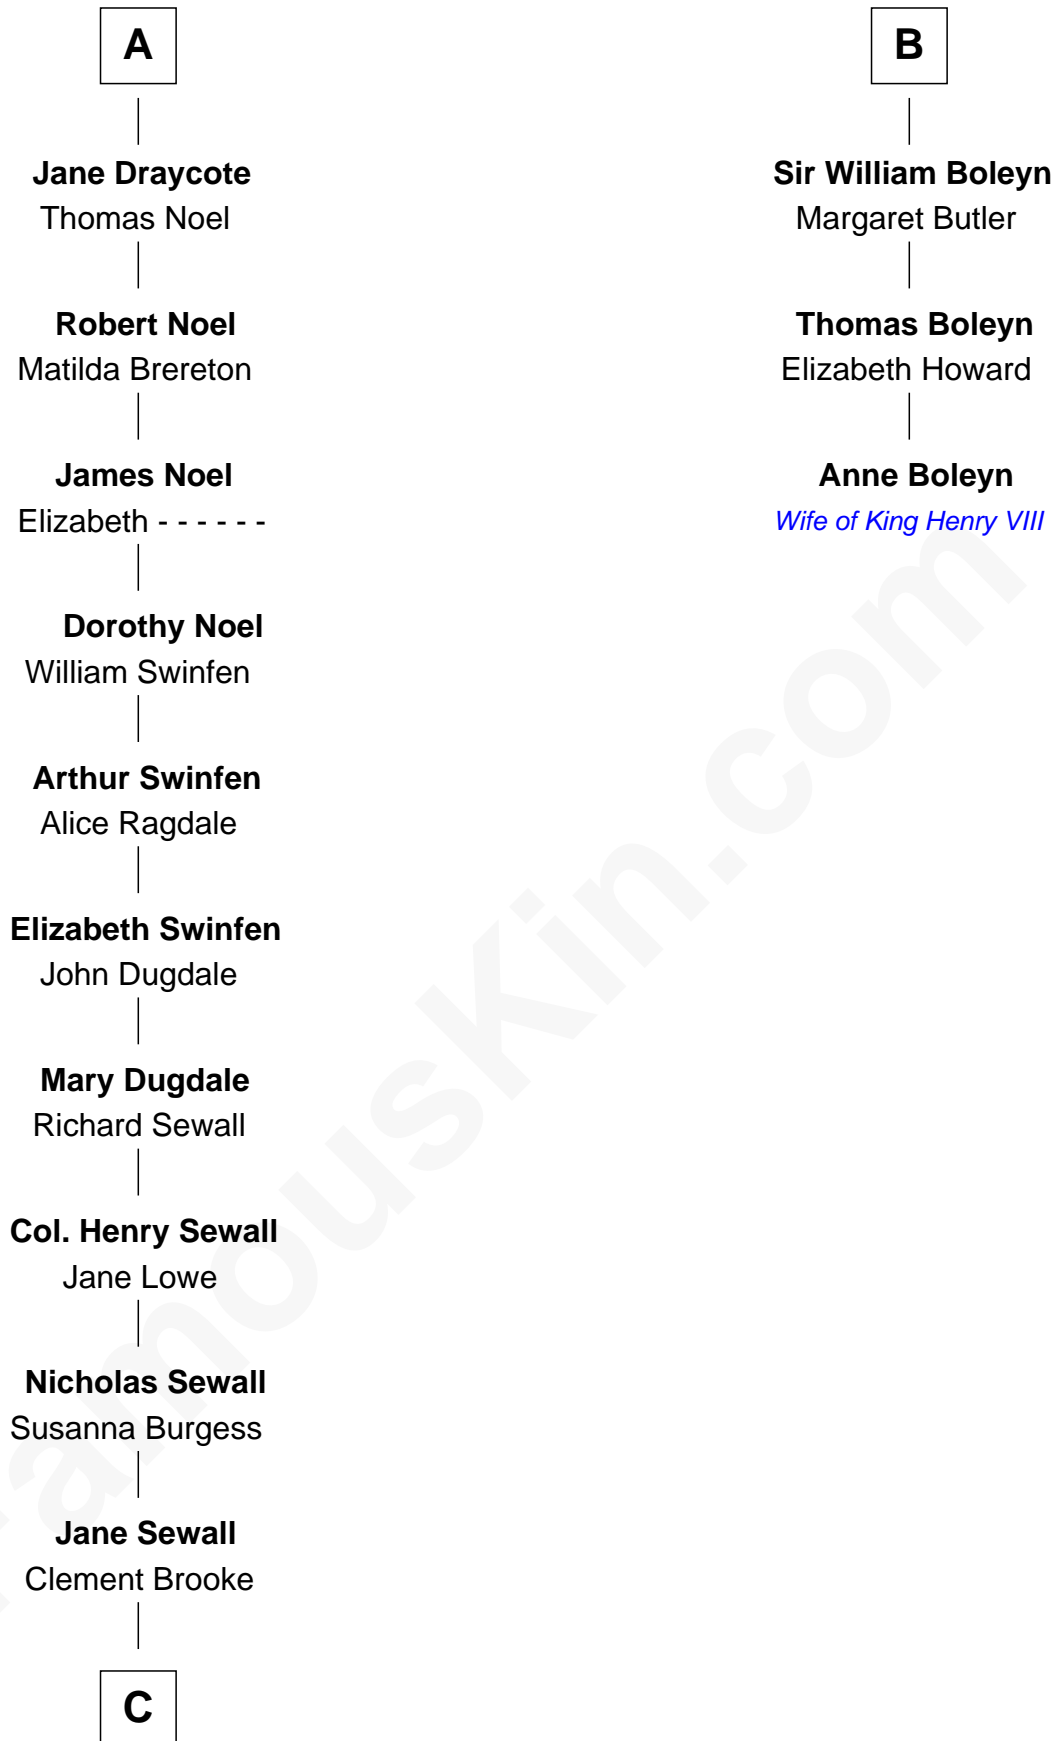

FamousKin.com

Relationship Chart of

Charles Carroll

Signer of the Declaration of Independence

9th cousin 9 times removed of

Anne Boleyn

2nd Wife of King Henry VIII

Sir Roger de Somery

Nichole d'Aubenev

C

—
Elizabeth Brooke

Charles Carroll

—
Charles Carroll

Signer of Declaration of Independence

FamousKin.com