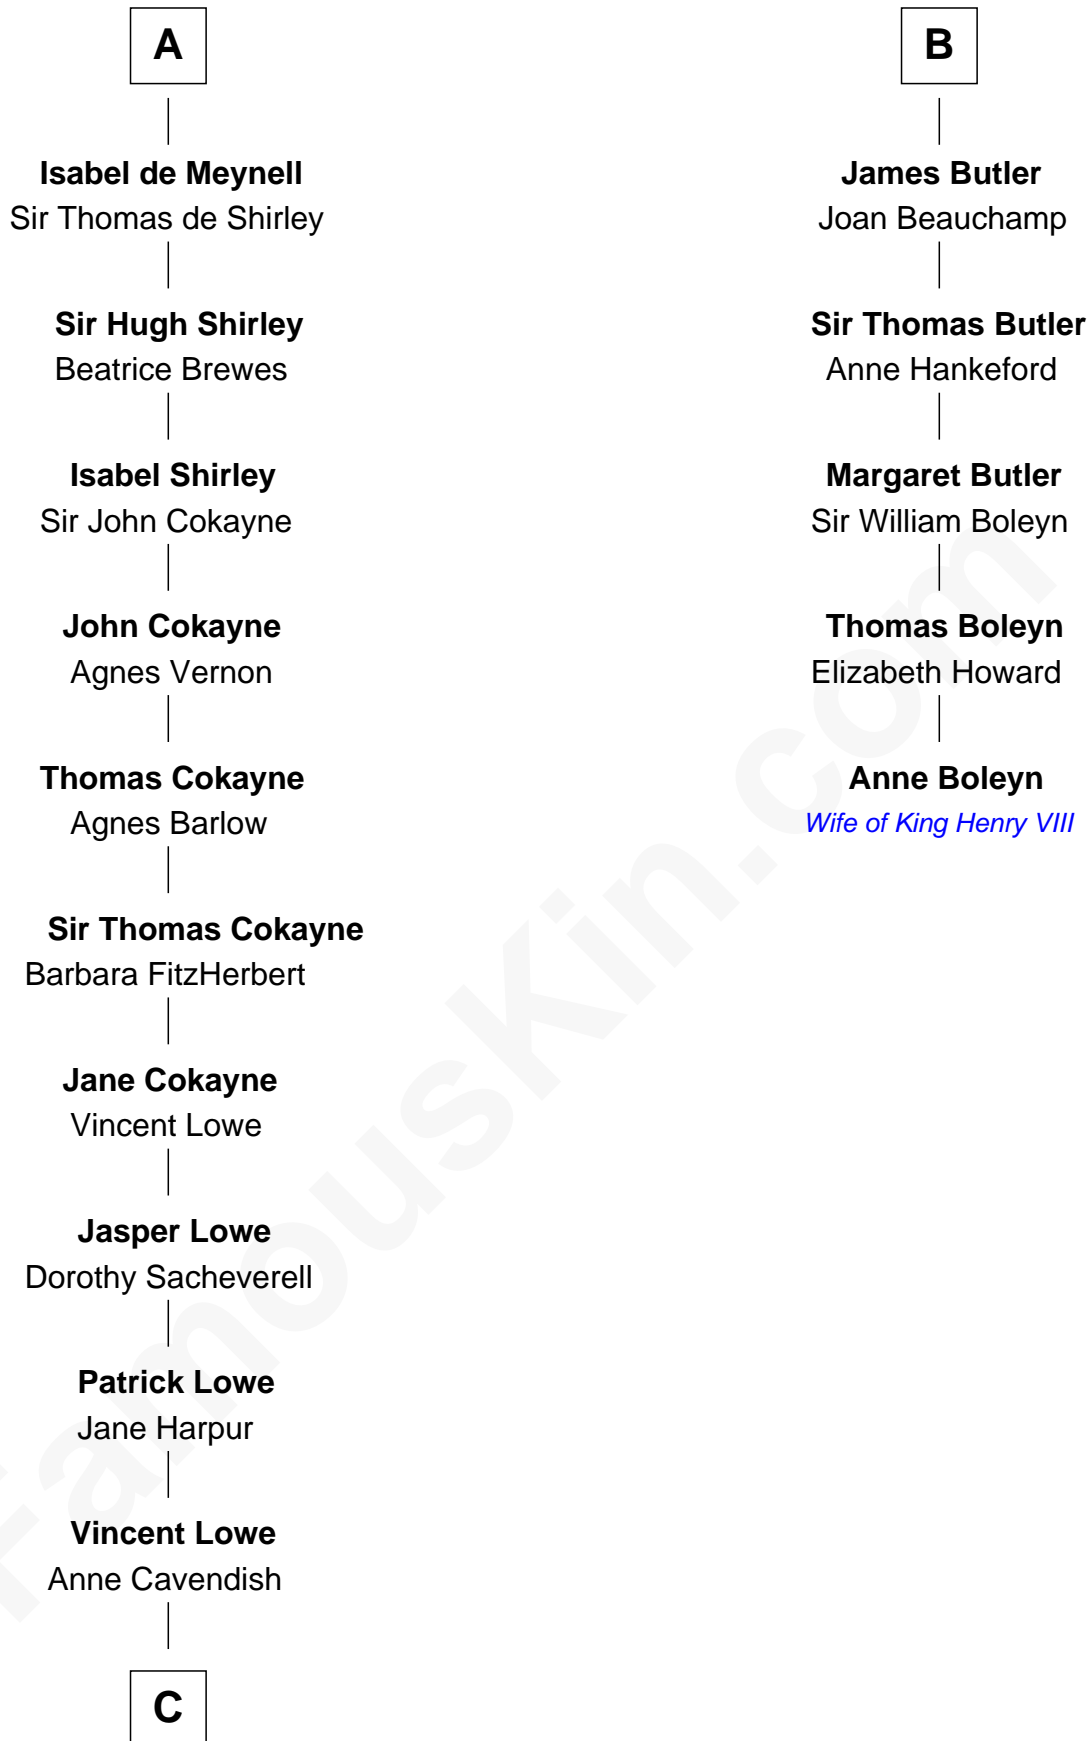

FamousKin.com

Relationship Chart of

Charles Carroll

Signer of the Declaration of Independence

11th cousin 10 times removed of

Anne Boleyn

2nd Wife of King Henry VIII

Richard de Clare
Amice of Gloucester

Maud de Clare
William de Braose

Maud de Braose
Henry de Tracy

Eve de Tracy
Guy de Bryan

Maud de Bryan
Nicholas FitzMartin

Sir William Martin
Eleanor FitzReynold

Joan Martin
Sir Nicholas Audley

Alice de Audley
Sir Hugh de Meynell

A

Sir Gilbert de Clare
Isabel Marshal

Sir Richard de Clare
Maud de Lacy

Thomas de Clare
Juliana FitzMaurice

Margaret de Clare
Bartholomew de Badlesmere

Margery de Badlesmere
Sir William de Ros

Maud de Roos
John de Welles

Anne de Welles
James Butler

B

C

—
Jane Lowe

Col. Henry Sewall

—
Nicholas Sewall

Susanna Burgess

—
Jane Sewall