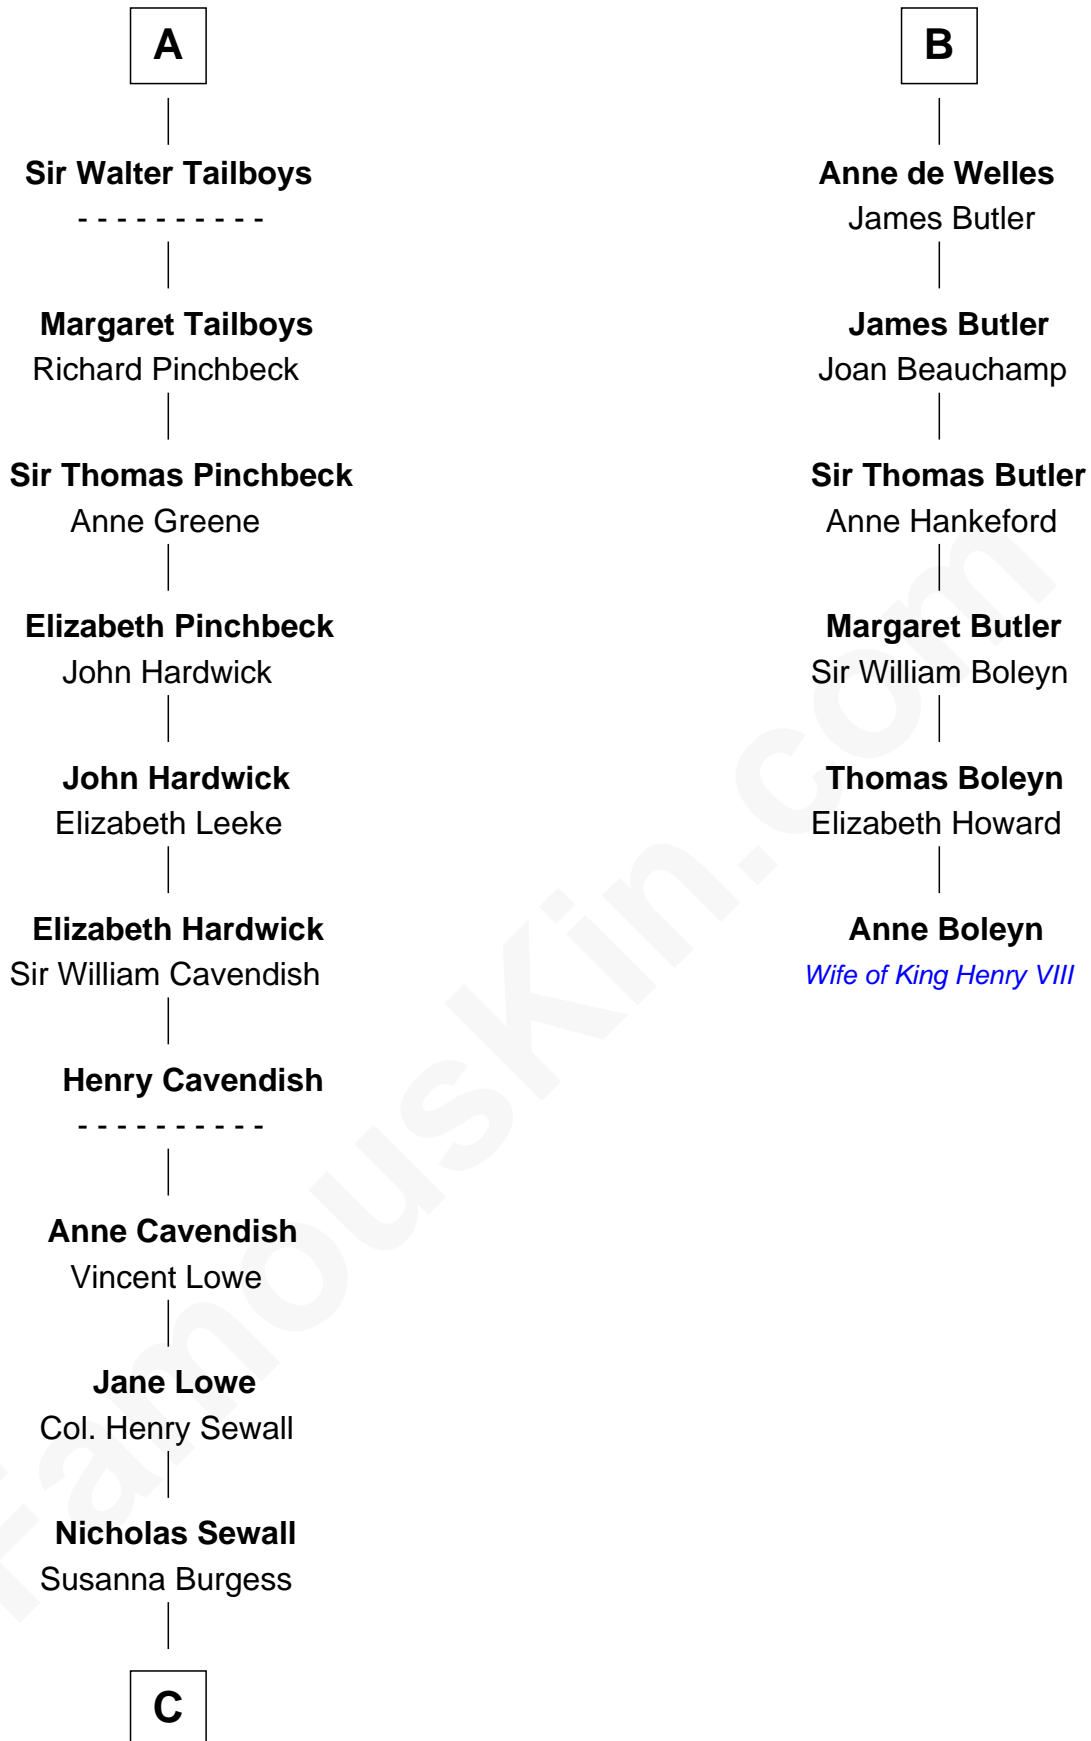

FamousKin.com

Relationship Chart of

Charles Carroll

Signer of the Declaration of Independence

12th cousin 7 times removed of

Anne Boleyn

2nd Wife of King Henry VIII

C

—
Jane Sewall
Clement Brooke

—
Elizabeth Brooke
Charles Carroll

—
Charles Carroll
Signer of Declaration of Independence

FamousKin.com