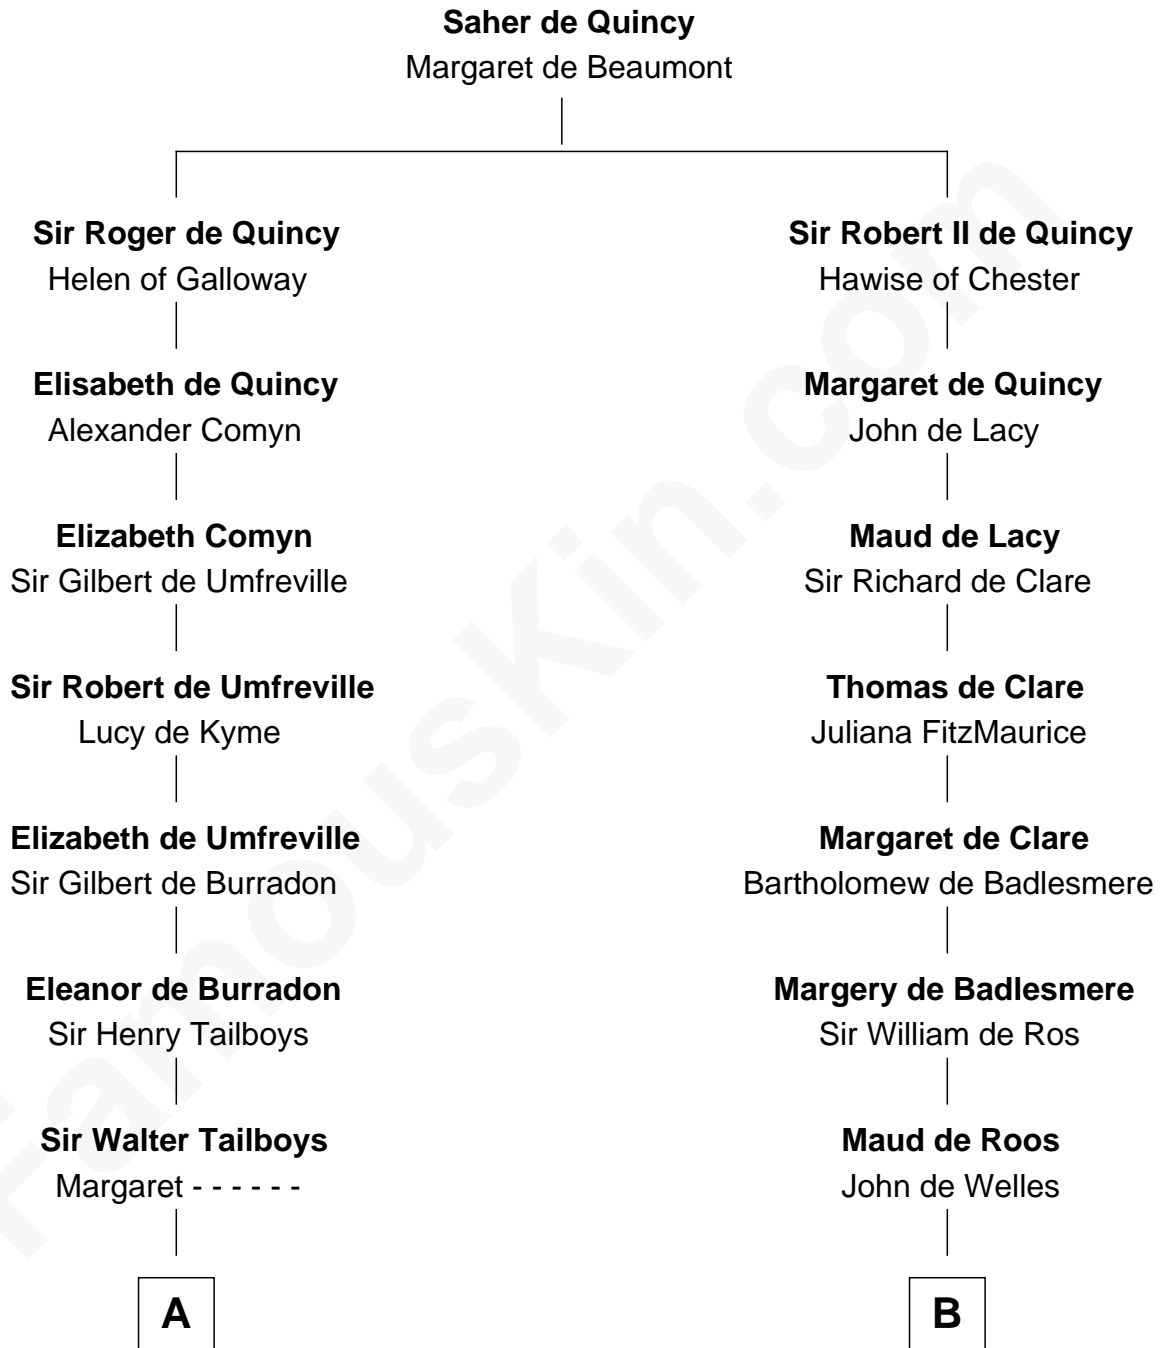

FamousKin.com

Relationship Chart of

Charles Carroll

Signer of the Declaration of Independence

12th cousin 7 times removed of

Anne Boleyn

2nd Wife of King Henry VIII

C

—
Jane Sewall
Clement Brooke

—
Elizabeth Brooke
Charles Carroll

—
Charles Carroll
Signer of Declaration of Independence

FamousKin.com