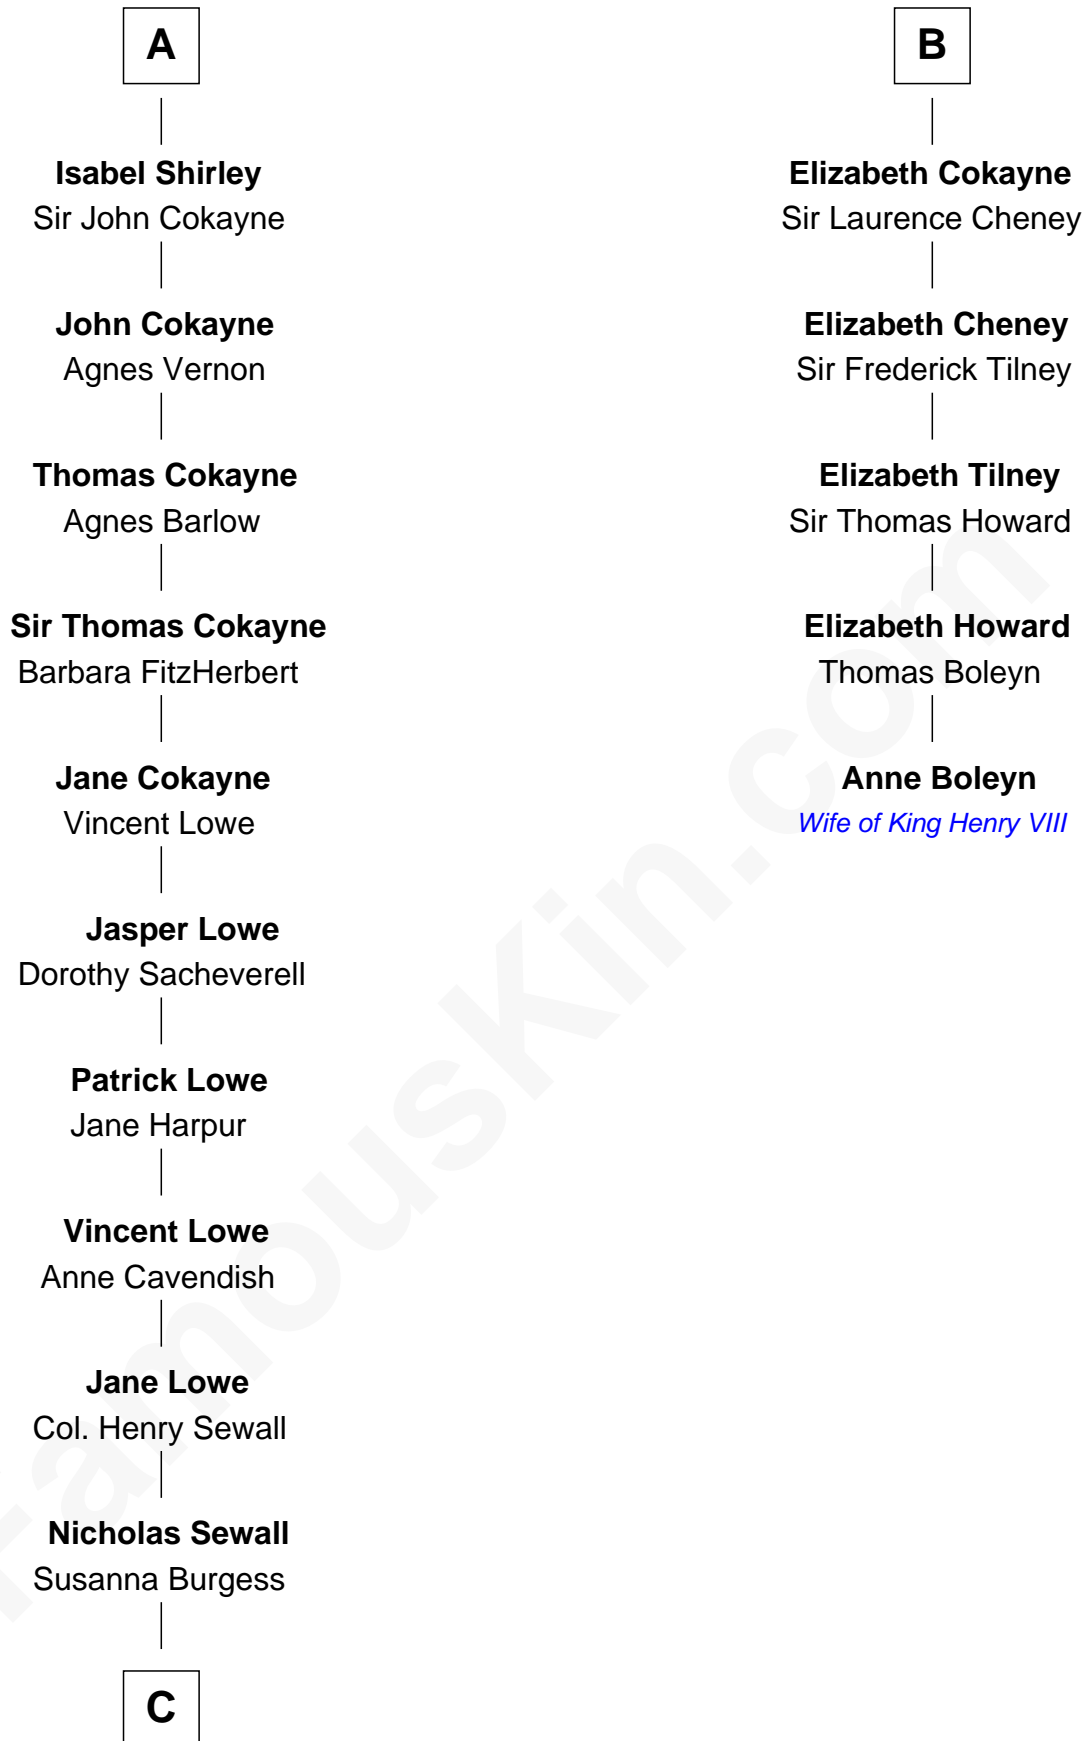

FamousKin.com

Relationship Chart of

Charles Carroll

Signer of the Declaration of Independence

11th cousin 8 times removed of

Anne Boleyn

2nd Wife of King Henry VIII

Sir William Longespee

Ela of Salisbury

C

—
Jane Sewall
Clement Brooke

—
Elizabeth Brooke
Charles Carroll

—
Charles Carroll
Signer of Declaration of Independence

FamousKin.com