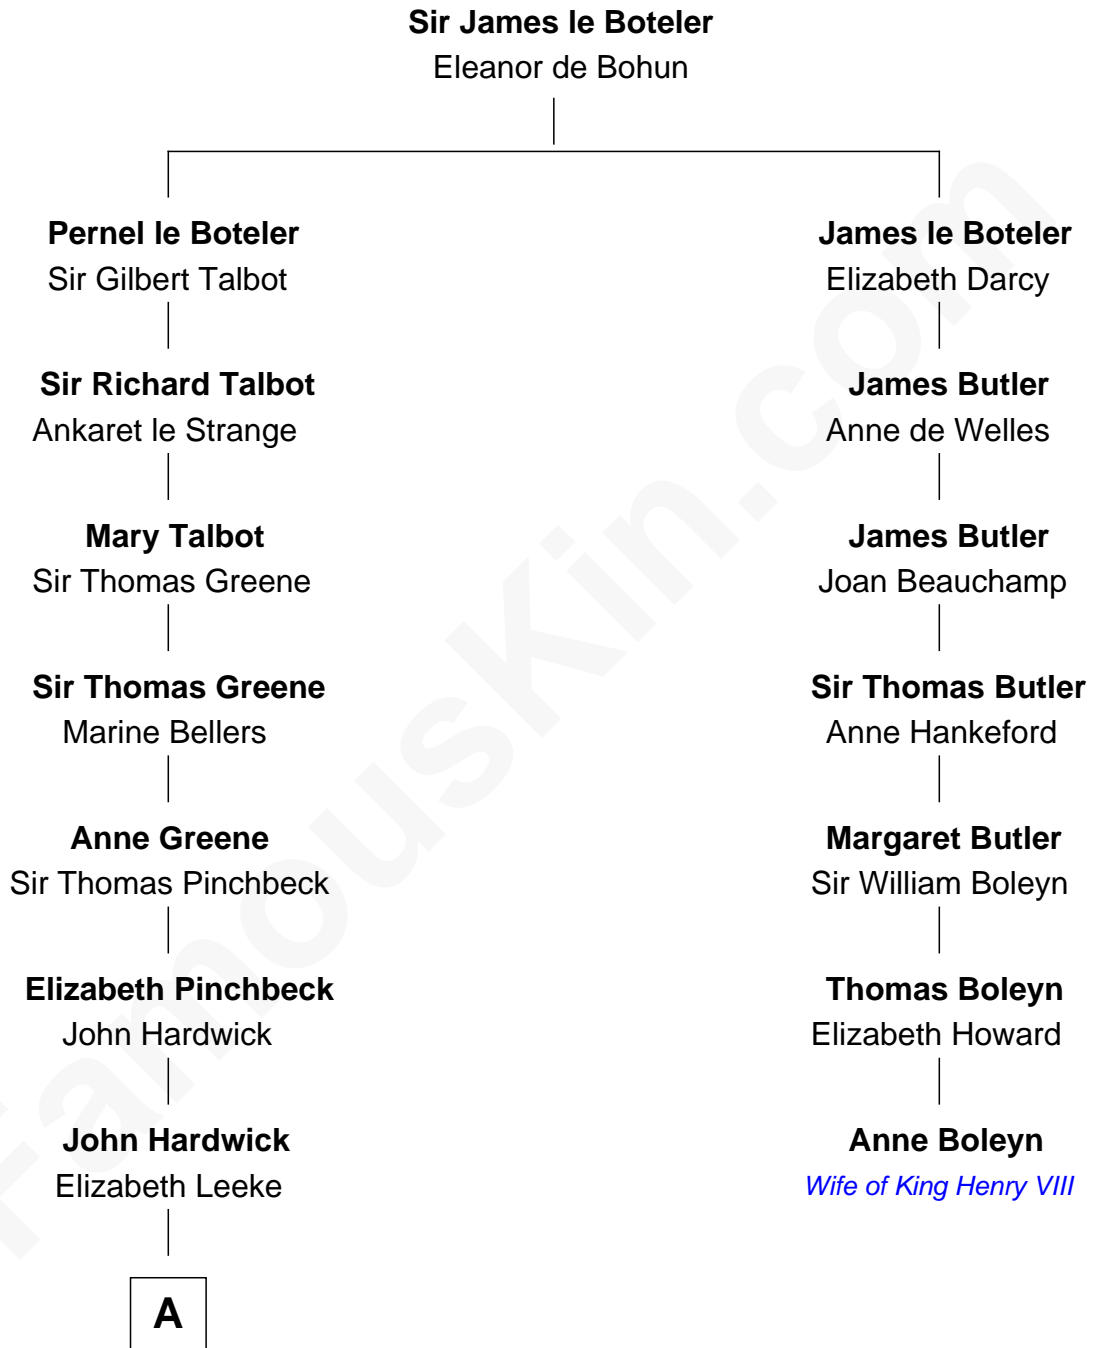

FamousKin.com

Relationship Chart of

Charles Carroll

Signer of the Declaration of Independence

6th cousin 8 times removed of

Anne Boleyn

2nd Wife of King Henry VIII

A

—
Elizabeth Hardwick
Sir William Cavendish

—
Henry Cavendish

—
Anne Cavendish
Vincent Lowe

—
Jane Lowe
Col. Henry Sewall

—
Nicholas Sewall
Susanna Burgess

—
Jane Sewall
Clement Brooke

—
Elizabeth Brooke
Charles Carroll