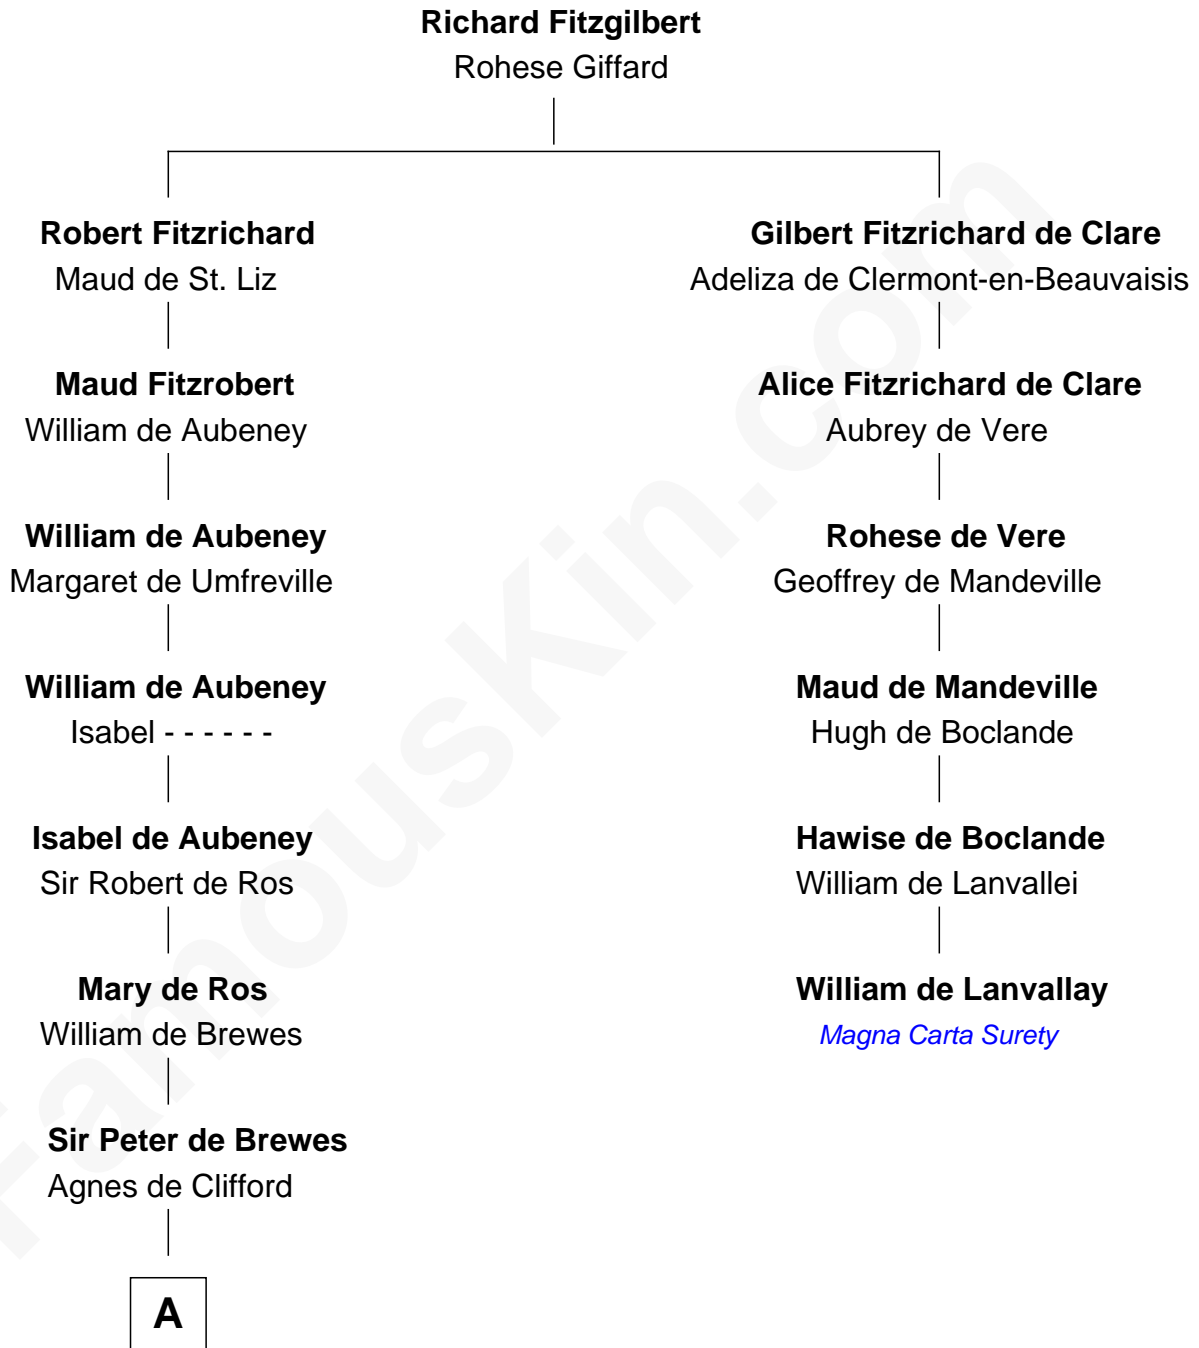

FamousKin.com

Relationship Chart of

Charles Carroll

Signer of the Declaration of Independence

5th cousin 16 times removed of

William de Lanvallay
Magna Carta Surety

A

Sir Peter de Brewes