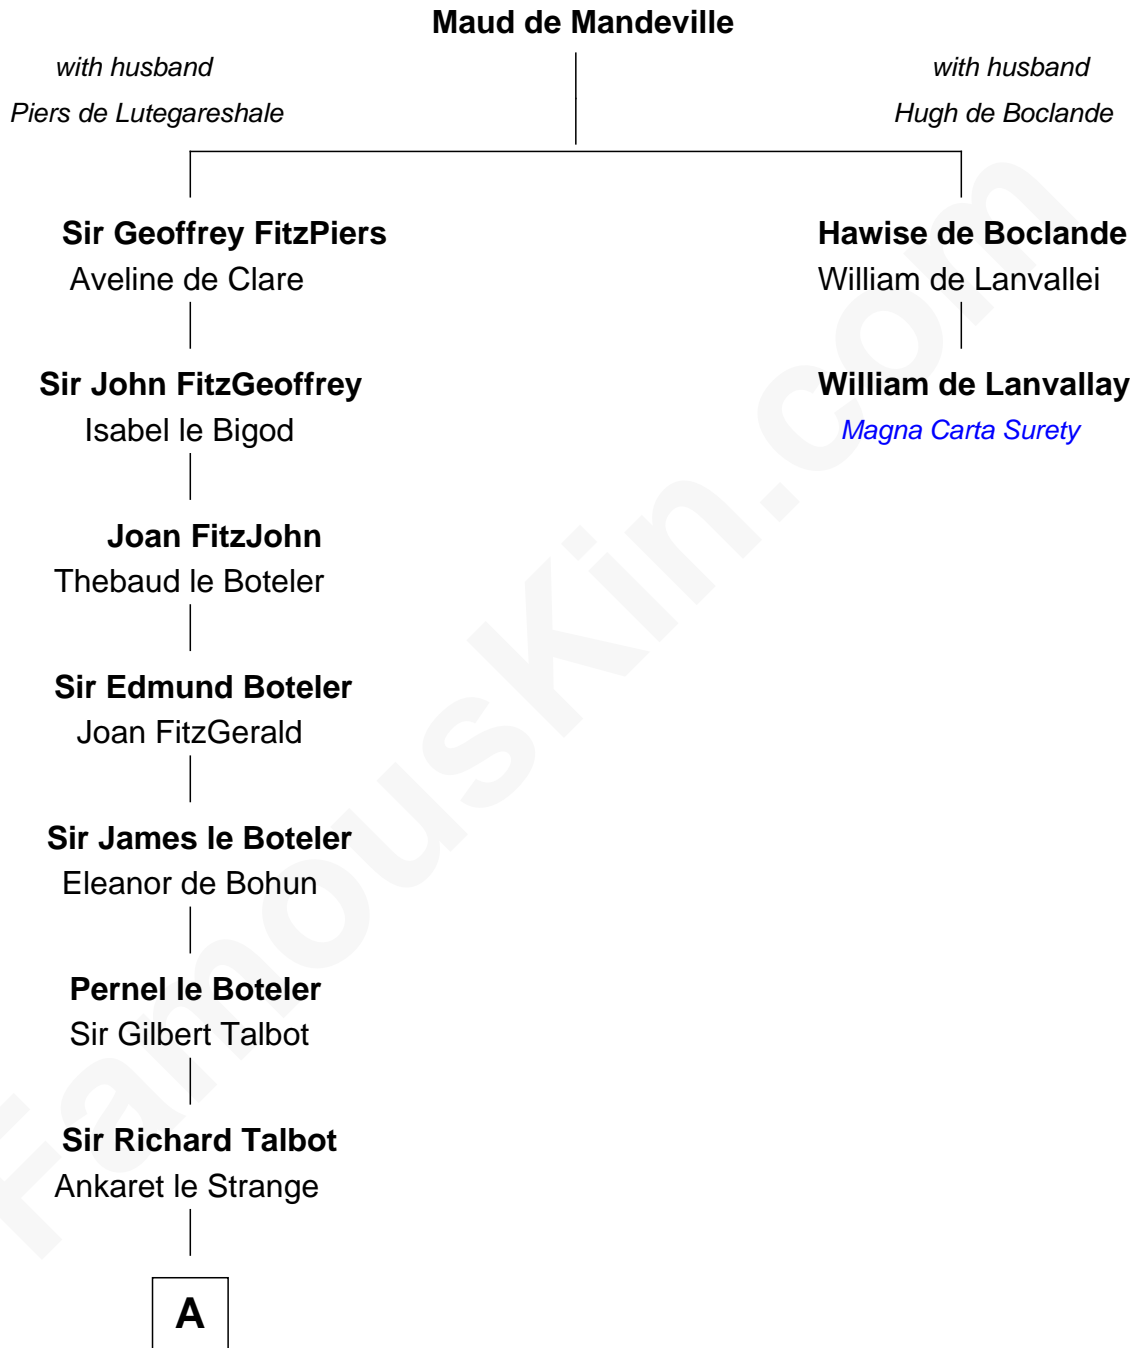

# FamousKin.com

## Relationship Chart of

### Charles Carroll

*Signer of the Declaration of Independence*

**1st cousin 18 times removed of**

**William de Lanvallay**  
*Magna Carta Surety*

**B**

—  
**Jane Sewall**  
Clement Brooke

—  
**Elizabeth Brooke**  
Charles Carroll