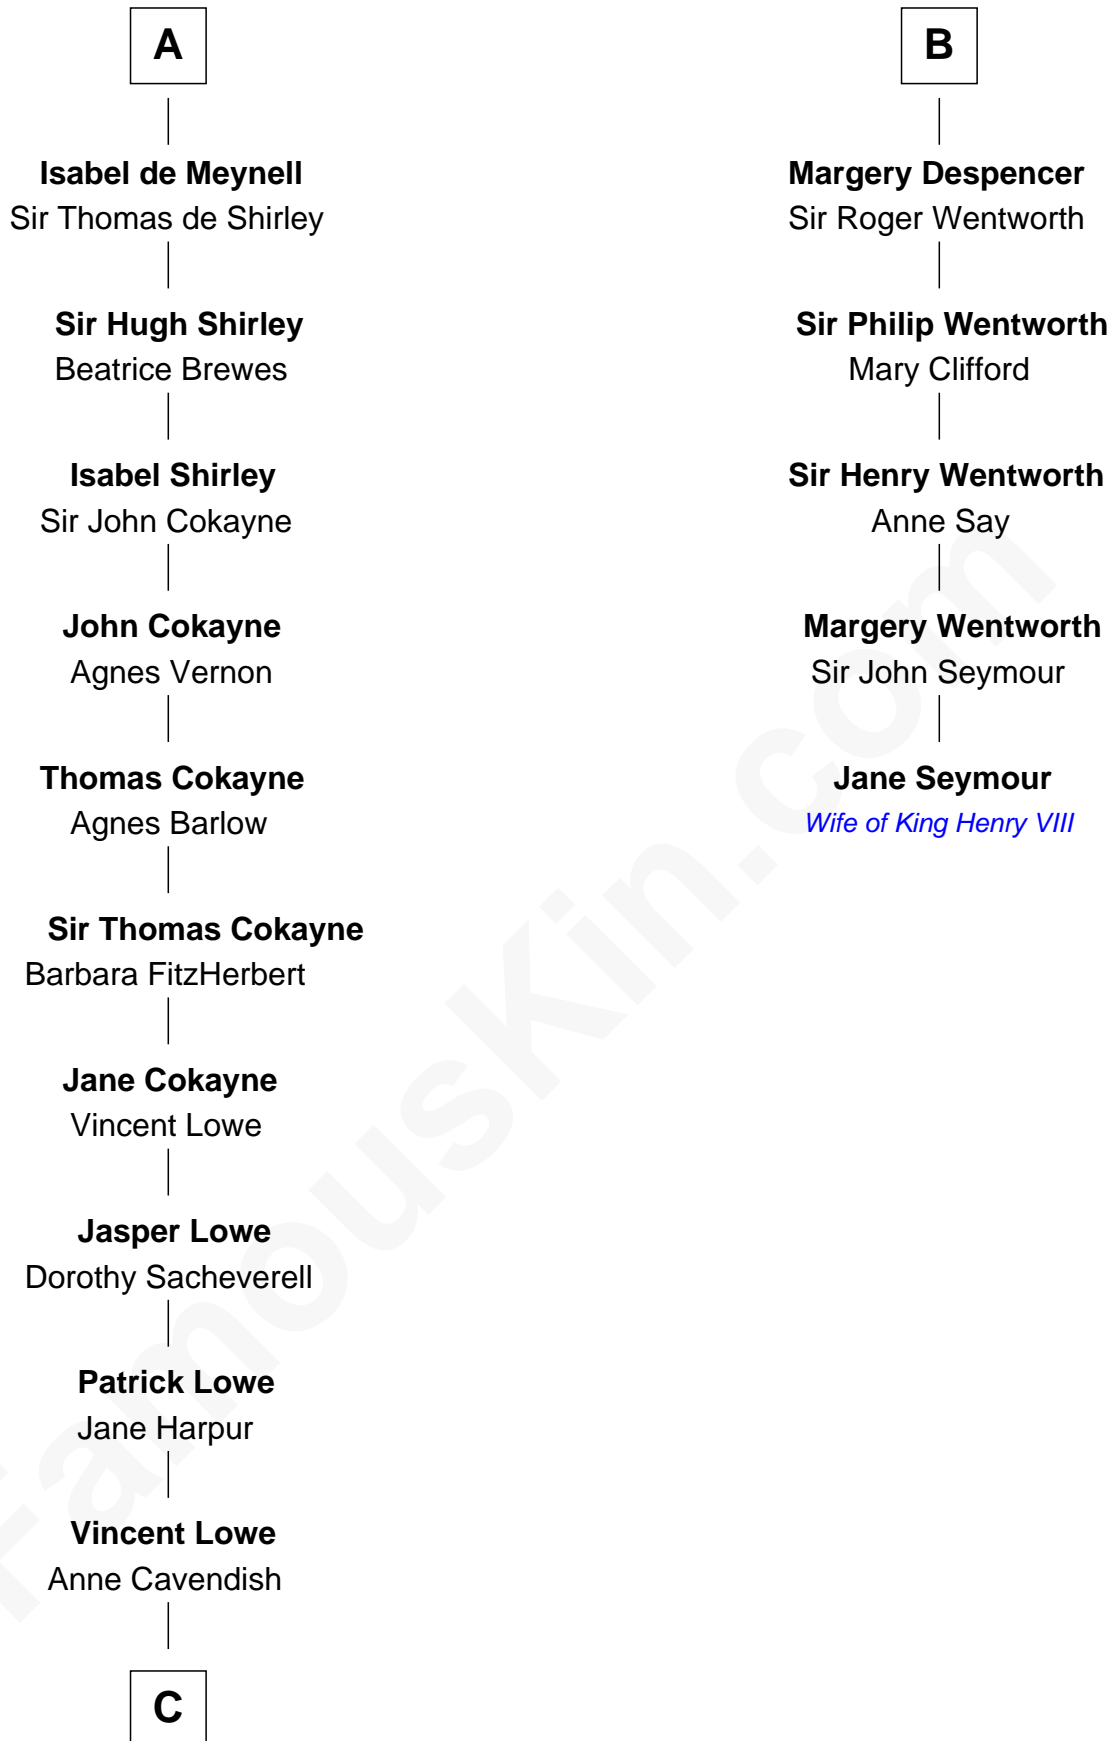

FamousKin.com

Relationship Chart of

Charles Carroll

Signer of the Declaration of Independence

11th cousin 10 times removed of

Jane Seymour

3rd Wife of King Henry VIII

Richard de Clare
Amice of Gloucester

A

Sir Gilbert de Clare
Isabel Marshal

Sir Richard de Clare
Maud de Lacy

Thomas de Clare
Juliana FitzMaurice

Margaret de Clare
Bartholomew de Badlesmere

Margaret de Badlesmere
Sir John de Tibetot

Sir Robert de Tibetot
Margaret Deincourt

Elizabeth de Tibetot
Sir Philip le Despencer

B

C

—
Jane Lowe

Col. Henry Sewall

—
Nicholas Sewall

Susanna Burgess

—
Jane Sewall