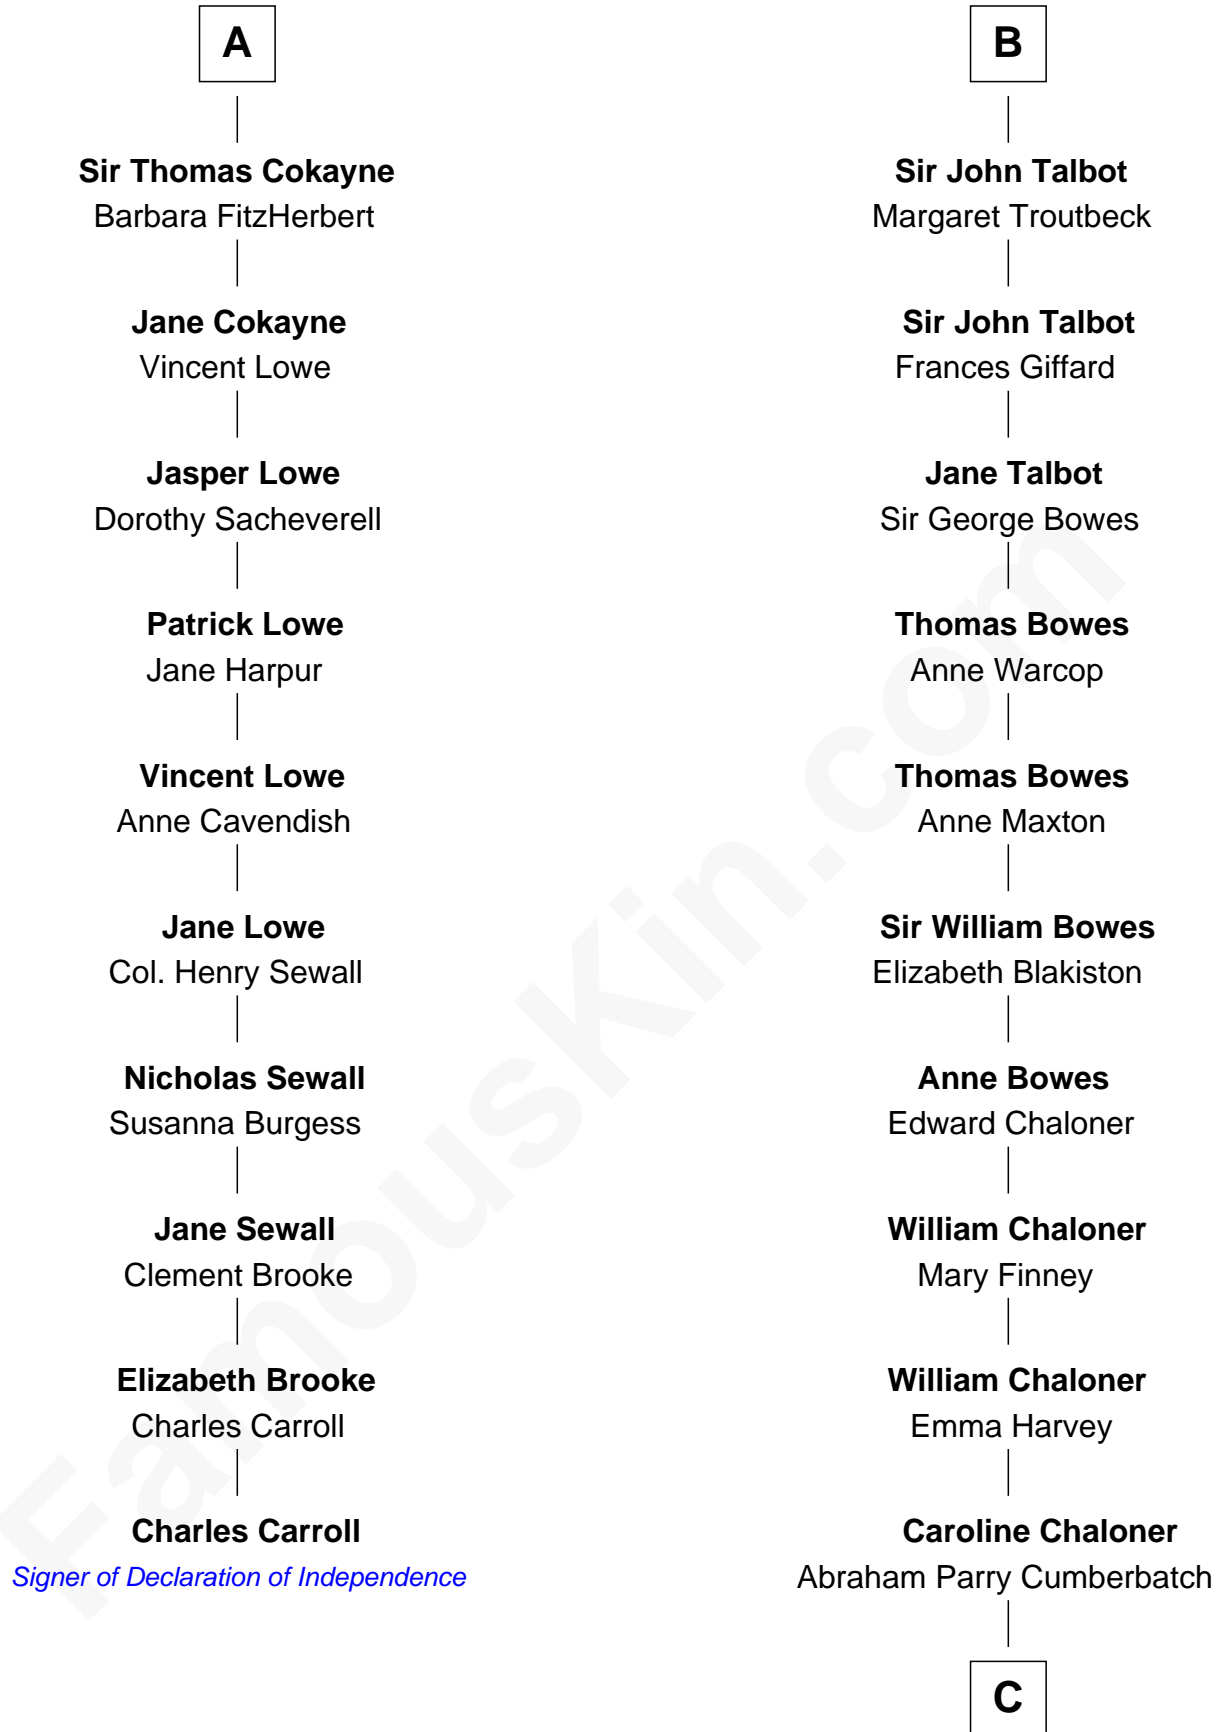

FamousKin.com

Relationship Chart of

Charles Carroll

Signer of the Declaration of Independence

16th cousin 5 times removed of

Benedict Cumberbatch

Movie, Television and Stage Actor

Sir Robert de Ros

Isabel de Aubeney

C

Robert William Cumberbatch

Louisa Grace Hanson

Henry Alfred Cumberbatch

Hélène Gertrude Rees

Henry Carlton Cumberbatch

Pauline Ellen Laing Congdon