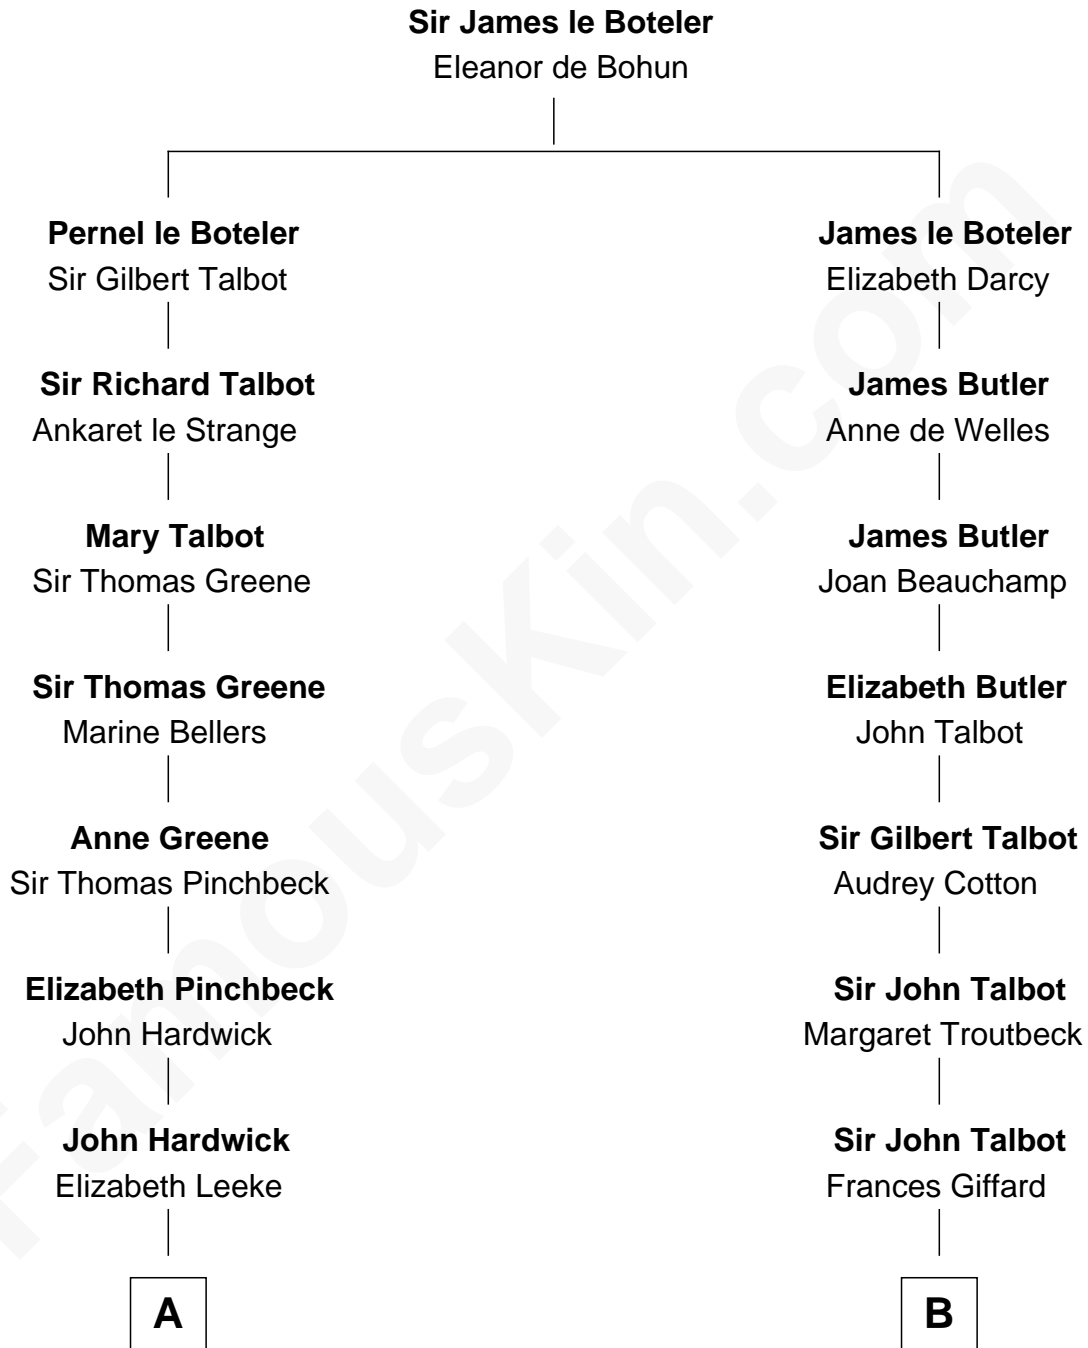

FamousKin.com

Relationship Chart of

Charles Carroll

Signer of the Declaration of Independence

14th cousin 5 times removed of

Benedict Cumberbatch

Movie, Television and Stage Actor

C

Henry Carlton Cumberbatch

Pauline Ellen Laing Congdon

Timothy Carlton Congdon Cumberbatch

Wanda Ventham

Benedict Cumberbatch

Movie, Television and Stage Actor

FamousKin.com