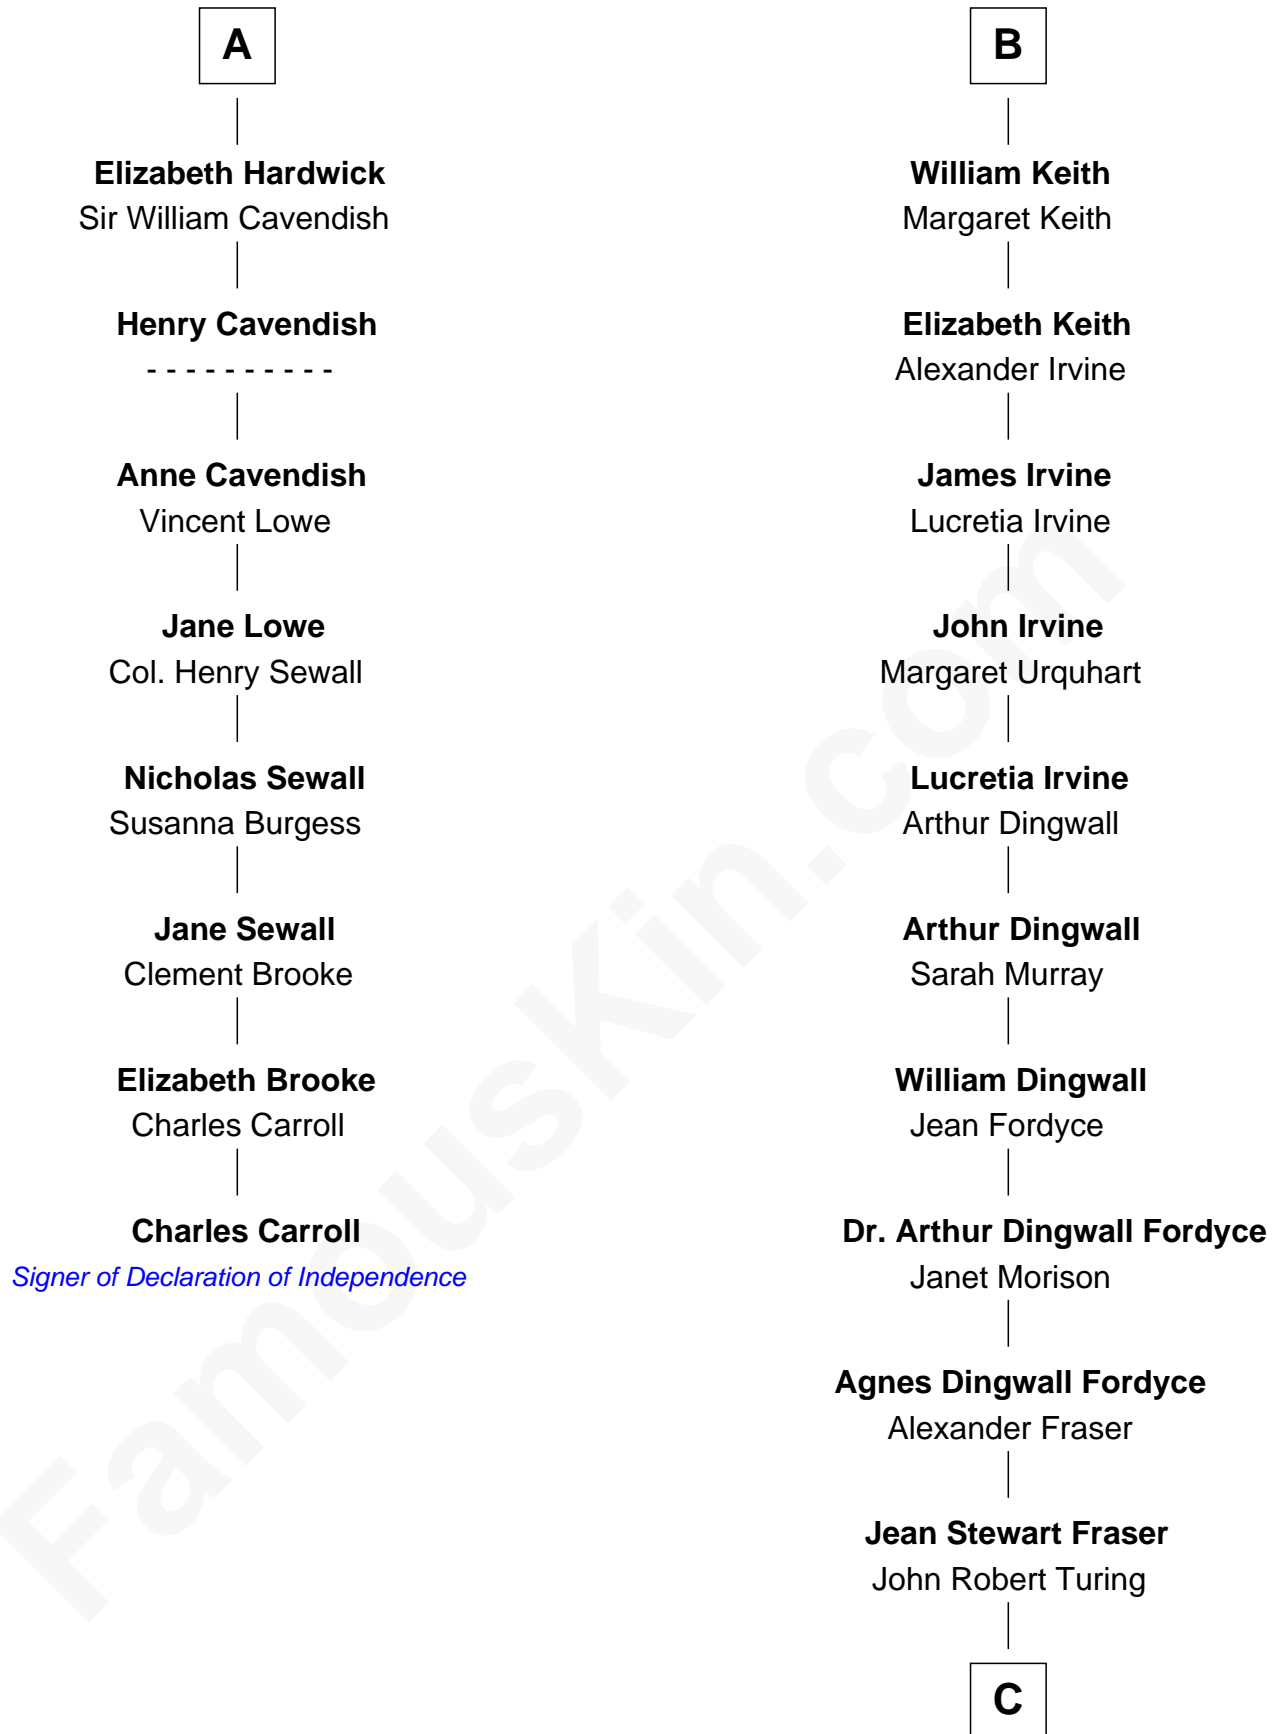

FamousKin.com

Relationship Chart of

Charles Carroll

Signer of the Declaration of Independence

14th cousin 5 times removed of

Alan Turing

WWII Codebreaker of Nazi Enigma Machine

Edmund Fitzalan

Alice de Warenne

C

Rev. John Robert Turing
Fanny Montague Boyd

Julius Matheson Turing
Ethel Sara Stoney

Alan Turing

WWII Codebreaker of Nazi Enigma Machine

FamousKin.com