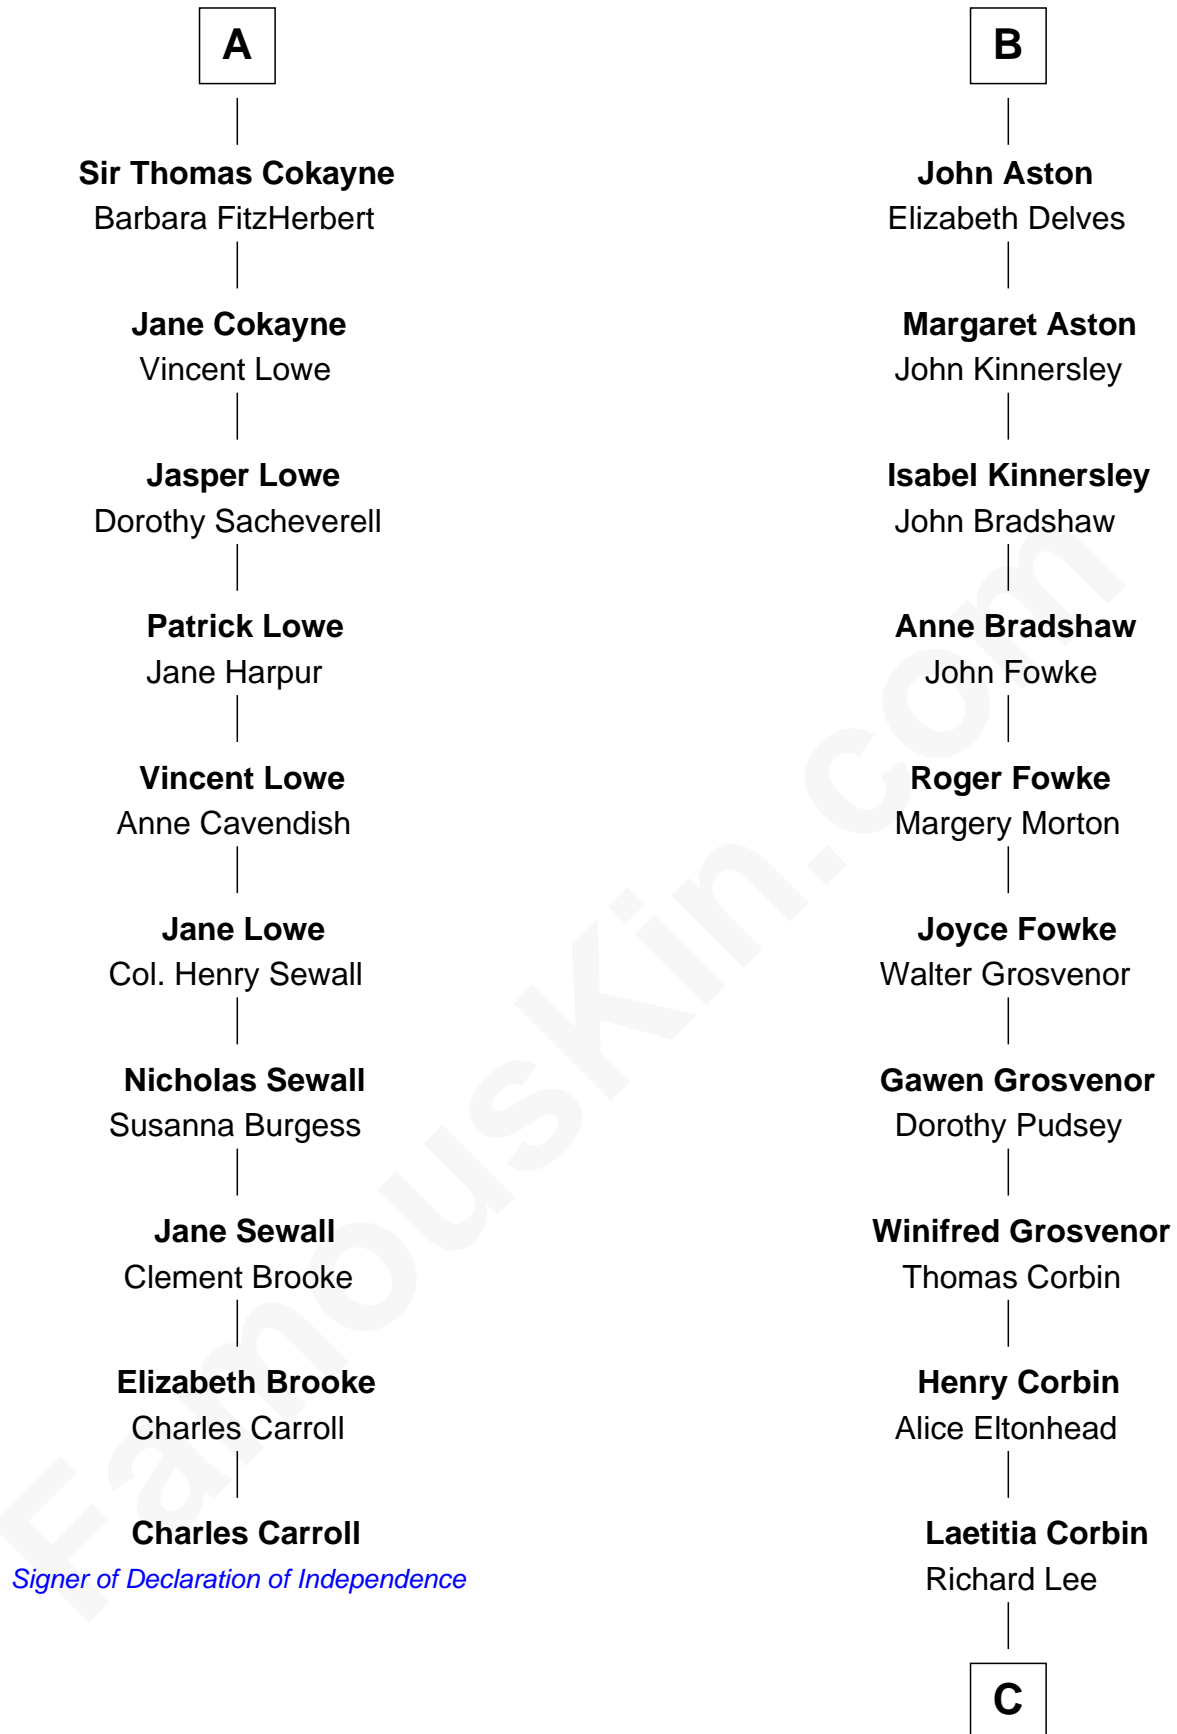

### Charles Carroll

*Signer of the Declaration of Independence*

**16th cousin 3 times removed of**

### Thomas Sim Lee

*2nd and 7th Governor of Maryland*

**Sir Robert de Ros**

Isabel de Aubeney

**C**

**Philip Lee**  
Sarah Brooke

**Thomas Lee**  
Christiana Sim

**Thomas Sim Lee**  
*2nd and 7th Governor of Maryland*