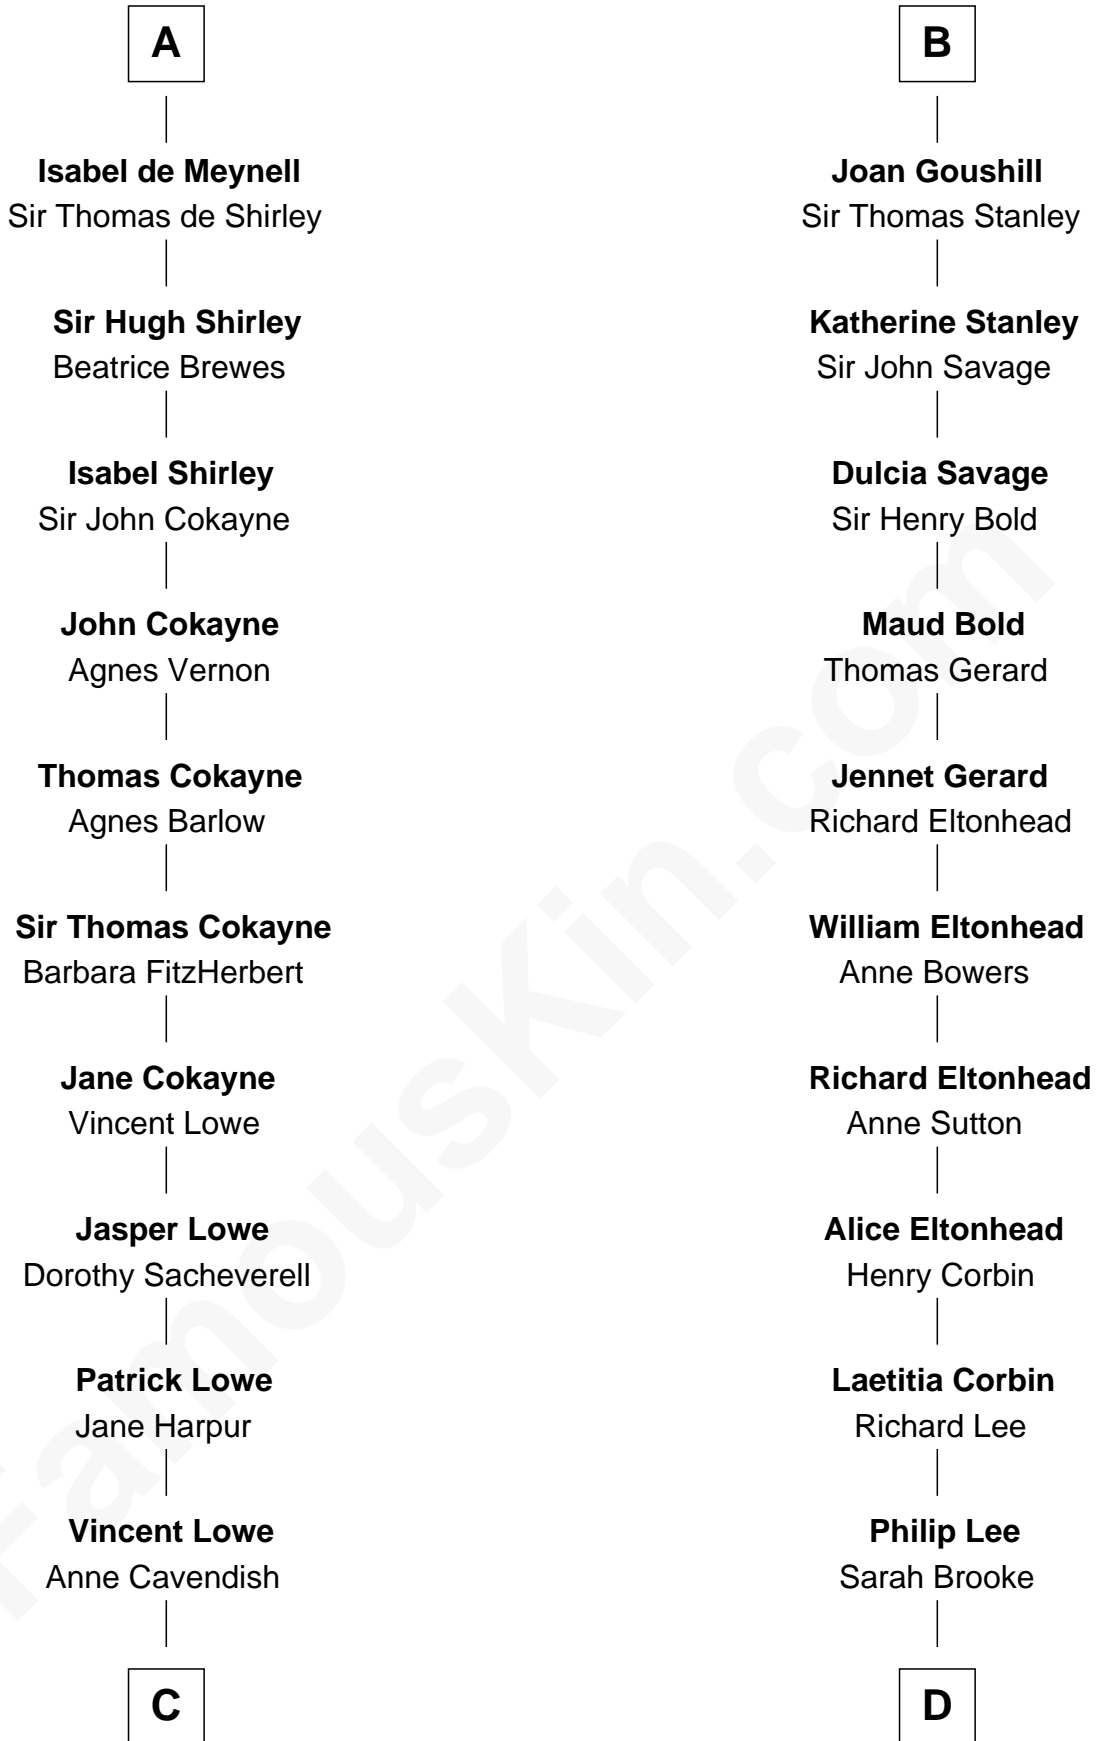

FamousKin.com

Relationship Chart of

Charles Carroll

Signer of the Declaration of Independence

18th cousin 3 times removed of

Thomas Sim Lee

2nd and 7th Governor of Maryland

Richard de Clare
Amice of Gloucester

Maud de Clare
William de Braose

Maud de Braose
Henry de Tracy

Eve de Tracy
Guy de Bryan

Maud de Bryan
Nicholas FitzMartin

Sir William Martin
Eleanor FitzReynold

Joan Martin
Sir Nicholas Audley

Alice de Audley
Sir Hugh de Meynell

A

Sir Gilbert de Clare
Isabel Marshal

Sir Richard de Clare
Maud de Lacy

Thomas de Clare
Juliana FitzMaurice

Margaret de Clare
Bartholomew de Badlesmere

Elizabeth de Badlesmere
Sir William de Bohun

Elizabeth de Bohun
Sir Richard Fitzalan

Elizabeth Fitzalan
Sir Robert Goushill

B

C

Jane Lowe
Col. Henry Sewall

Nicholas Sewall
Susanna Burgess

Jane Sewall
Clement Brooke

Elizabeth Brooke
Charles Carroll

Charles Carroll
Signer of Declaration of Independence