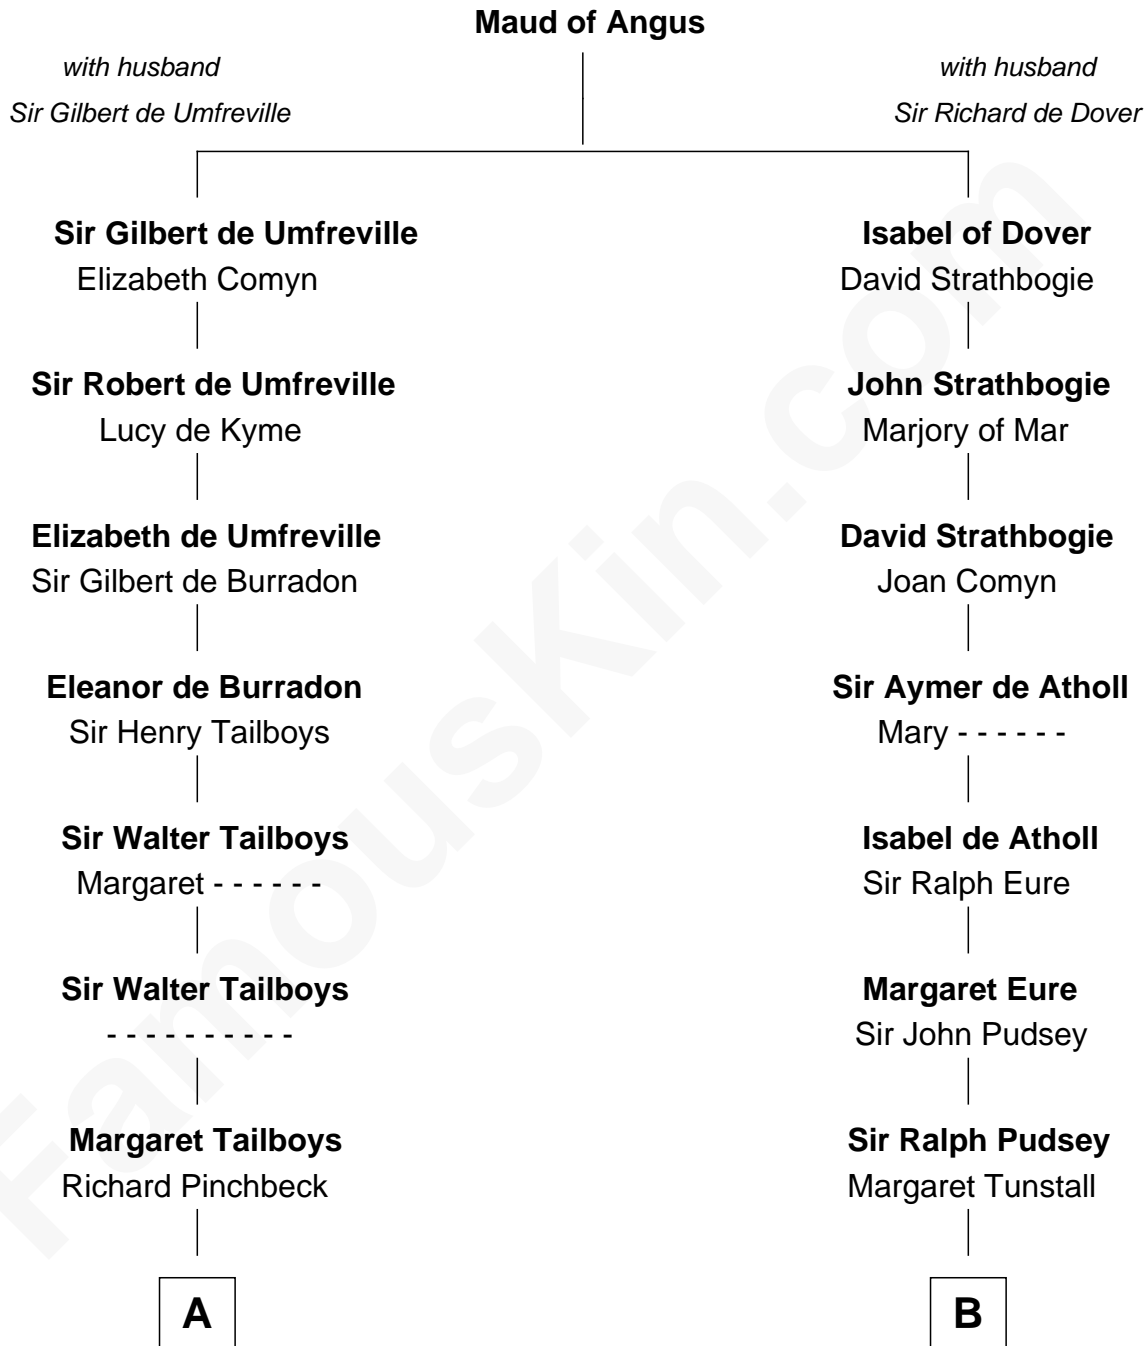

## Relationship Chart of

### Charles Carroll

*Signer of the Declaration of Independence*

17th cousin 3 times removed of

### Edward Lloyd V

*13th Governor of Maryland*

*Signer of Declaration of Independence*

**C**

—  
**John Tayloe**  
Elizabeth Gwynn

—  
**John Tayloe**  
Rebecca Plater

—  
**Elizabeth Tayloe**  
Col. Edward Lloyd