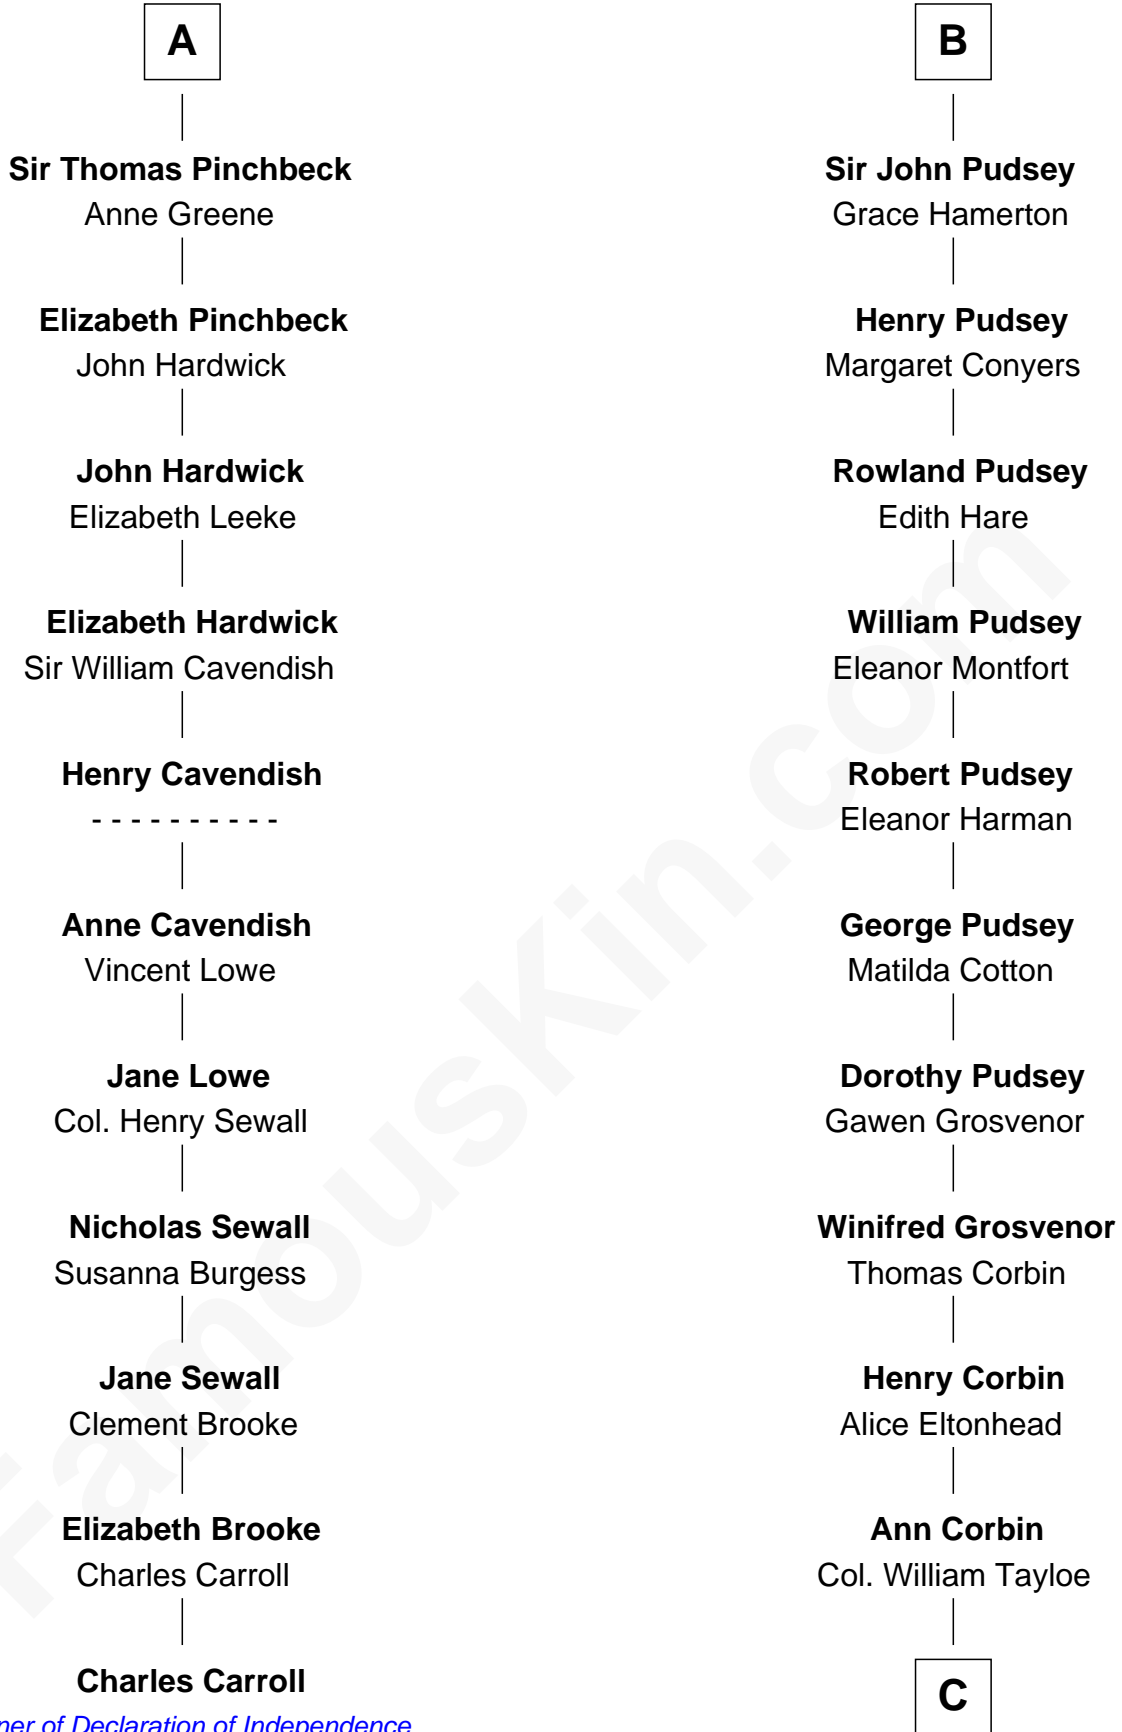

## Relationship Chart of

### Charles Carroll

*Signer of the Declaration of Independence*

17th cousin 3 times removed of

### Edward Lloyd V

*13th Governor of Maryland*

*Signer of Declaration of Independence*

**C**

—  
**John Tayloe**  
Elizabeth Gwynn

—  
**John Tayloe**  
Rebecca Plater

—  
**Elizabeth Tayloe**  
Col. Edward Lloyd