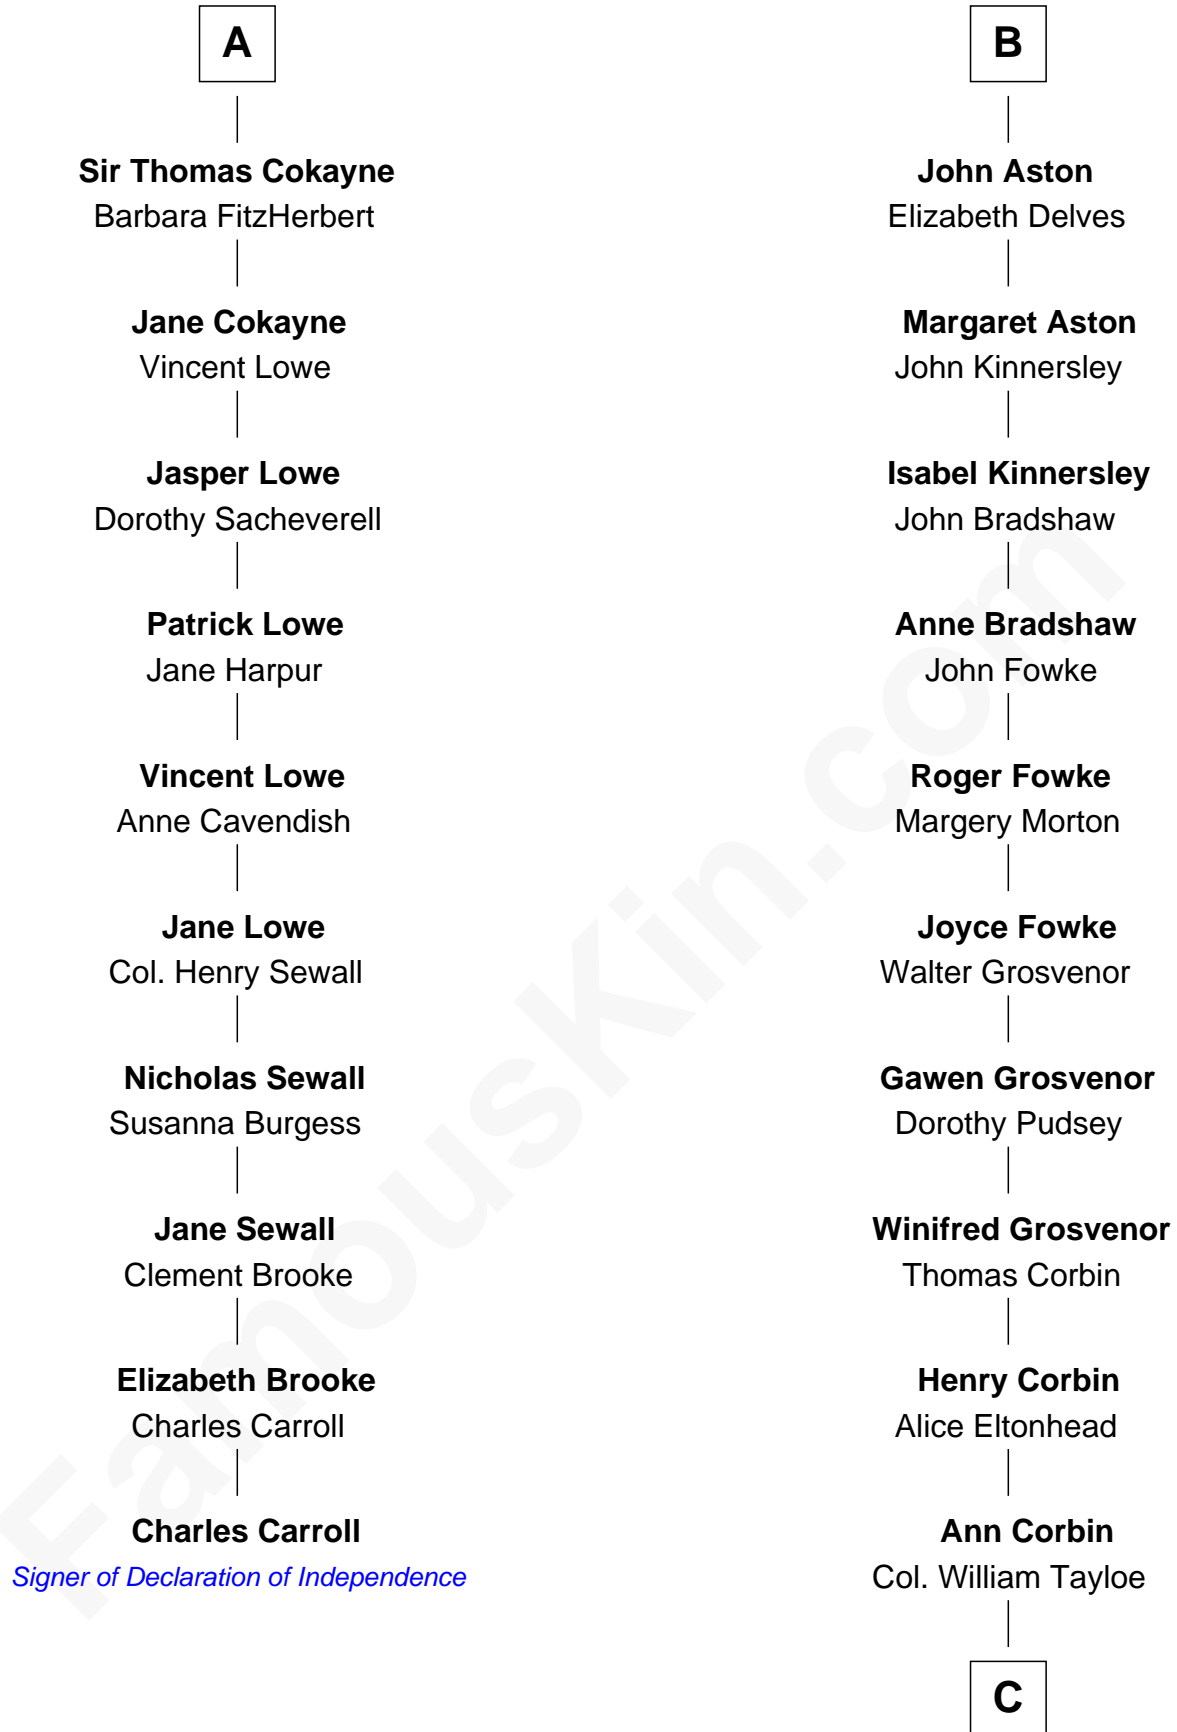

## Relationship Chart of

### Charles Carroll

*Signer of the Declaration of Independence*

16th cousin 4 times removed of

**Edward Lloyd V**

*13th Governor of Maryland*

**Sir Robert de Ros**

Isabel de Aubeney

**C**

—  
**John Tayloe**  
Elizabeth Gwynn

—  
**John Tayloe**  
Rebecca Plater

—  
**Elizabeth Tayloe**  
Col. Edward Lloyd

—  
**Edward Lloyd V**  
*13th Governor of Maryland*

FamousKin.com