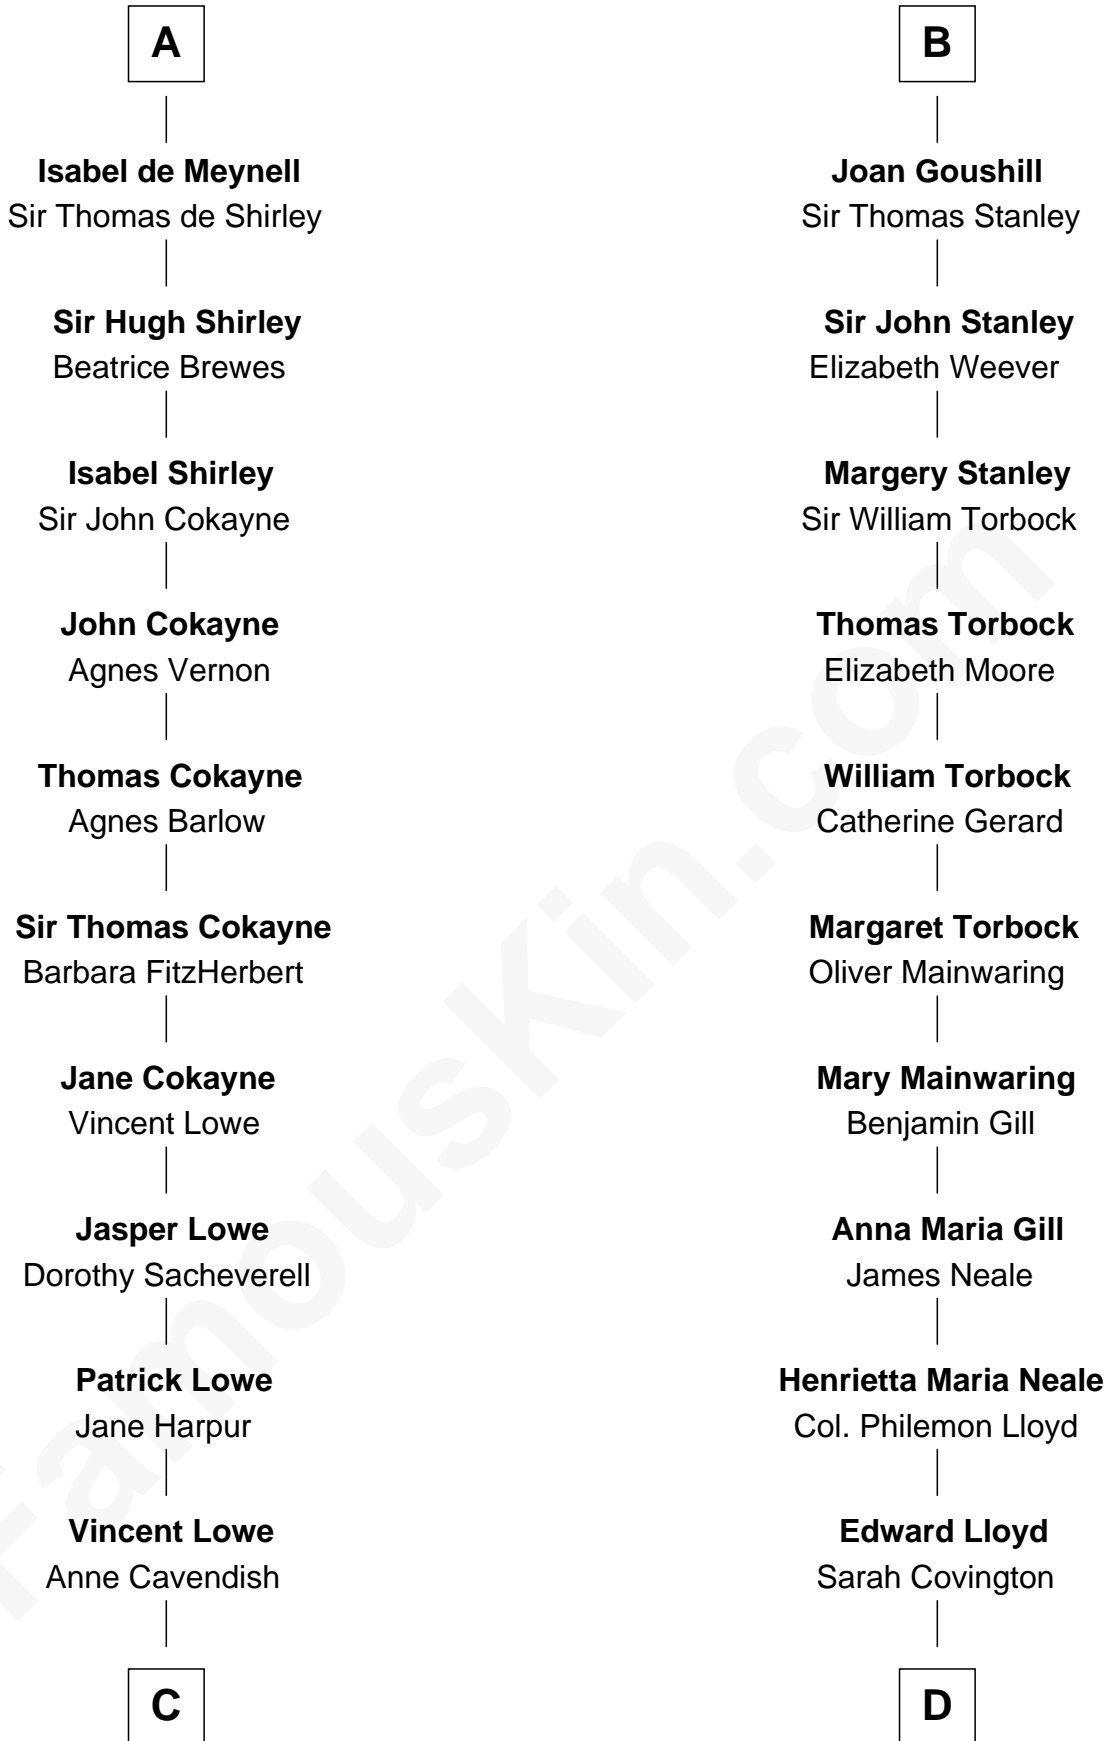

FamousKin.com

Relationship Chart of

Charles Carroll

Signer of the Declaration of Independence

19th cousin 2 times removed of

Edward Lloyd V

13th Governor of Maryland

Richard de Clare
Amice of Gloucester

Maud de Clare
William de Braose

Maud de Braose
Henry de Tracy

Eve de Tracy
Guy de Bryan

Maud de Bryan
Nicholas FitzMartin

Sir William Martin
Eleanor FitzReynold

Joan Martin
Sir Nicholas Audley

Alice de Audley
Sir Hugh de Meynell

A

Sir Gilbert de Clare
Isabel Marshal

Sir Richard de Clare
Maud de Lacy

Thomas de Clare
Juliana FitzMaurice

Margaret de Clare
Bartholomew de Badlesmere

Elizabeth de Badlesmere
Sir William de Bohun

Elizabeth de Bohun
Sir Richard Fitzalan

Elizabeth Fitzalan
Sir Robert Goushill

B

C

Jane Lowe
Col. Henry Sewall

Nicholas Sewall
Susanna Burgess

Jane Sewall
Clement Brooke

Elizabeth Brooke
Charles Carroll

Charles Carroll
Signer of Declaration of Independence