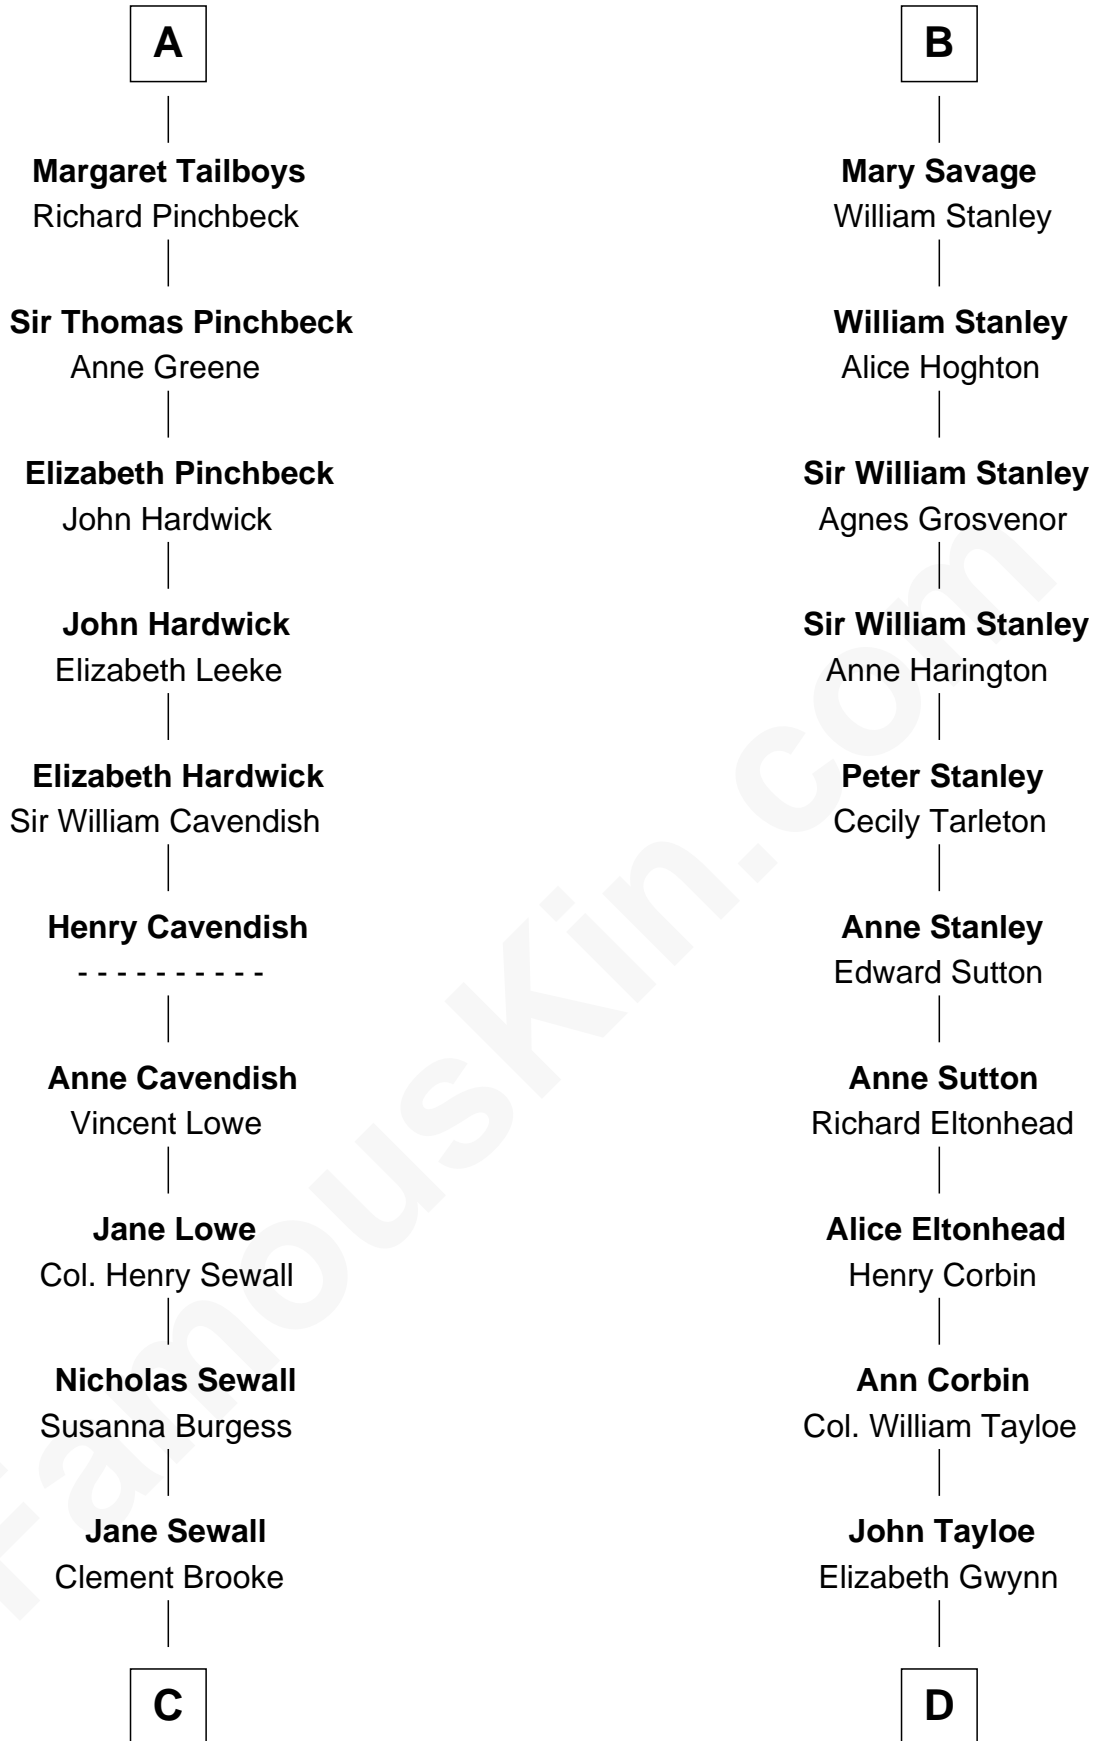

### Charles Carroll

*Signer of the Declaration of Independence*

18th cousin 1 time removed of

### Edward Lloyd V

*13th Governor of Maryland*

**Sir Roger de Quincy**

Helen of Galloway

**C**

**Elizabeth Brooke**

Charles Carroll

**Charles Carroll**