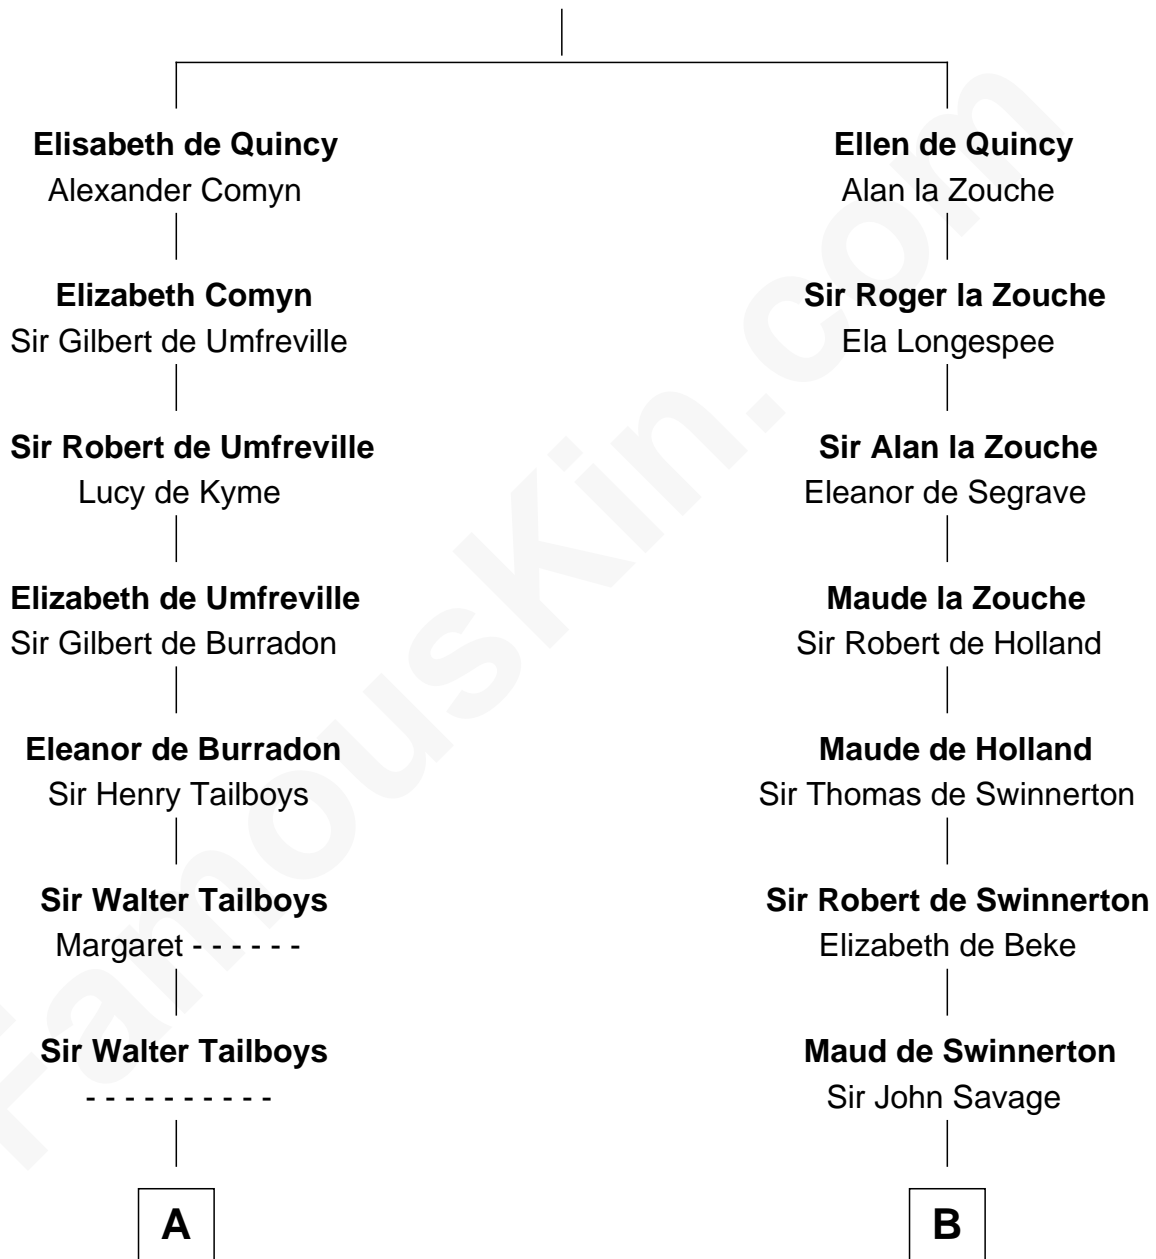

## Relationship Chart of

### Charles Carroll

*Signer of the Declaration of Independence*

18th cousin 1 time removed of

### Edward Lloyd V

*13th Governor of Maryland*

**Sir Roger de Quincy**

Helen of Galloway

**C**

**Elizabeth Brooke**

Charles Carroll

**Charles Carroll**