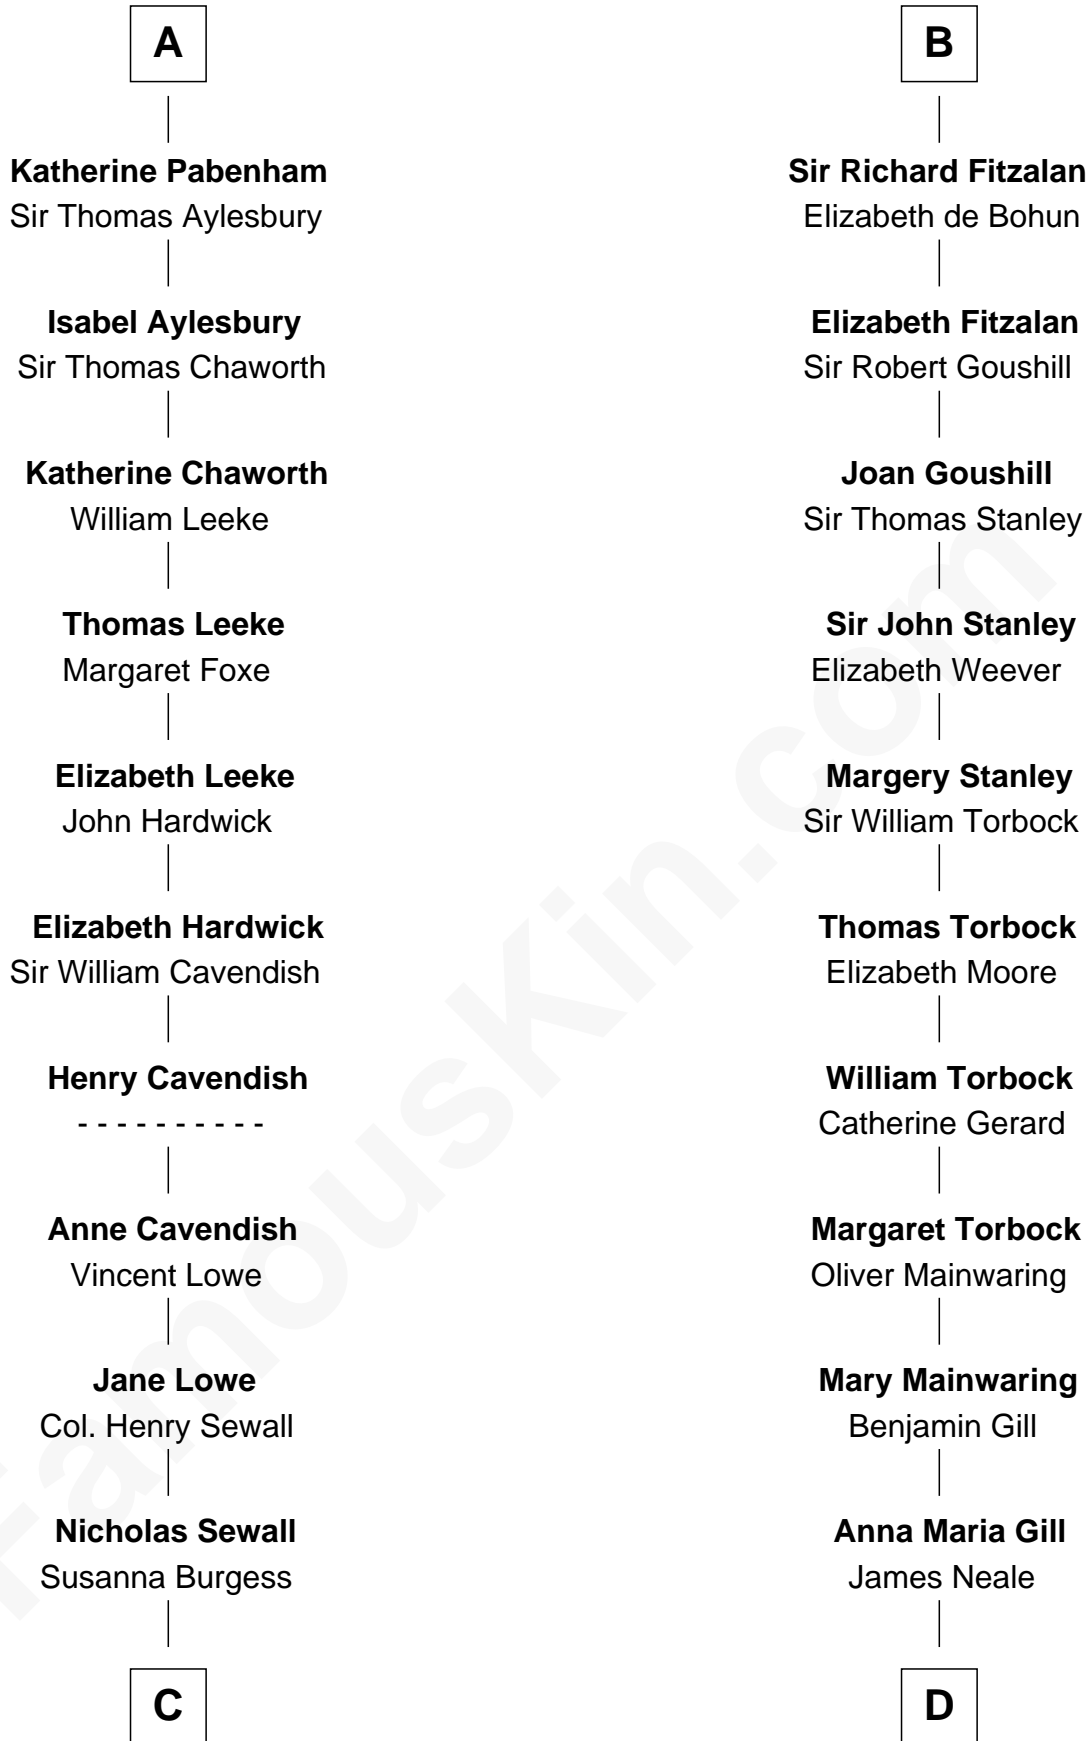

## Relationship Chart of

### Charles Carroll

*Signer of the Declaration of Independence*

19th cousin 2 times removed of

### Edward Lloyd V

*13th Governor of Maryland*

**C**

**Jane Sewall**  
Clement Brooke

**Elizabeth Brooke**  
Charles Carroll

**Charles Carroll**  
*Signer of Declaration of Independence*

**D**

**Henrietta Maria Neale**  
Col. Philemon Lloyd