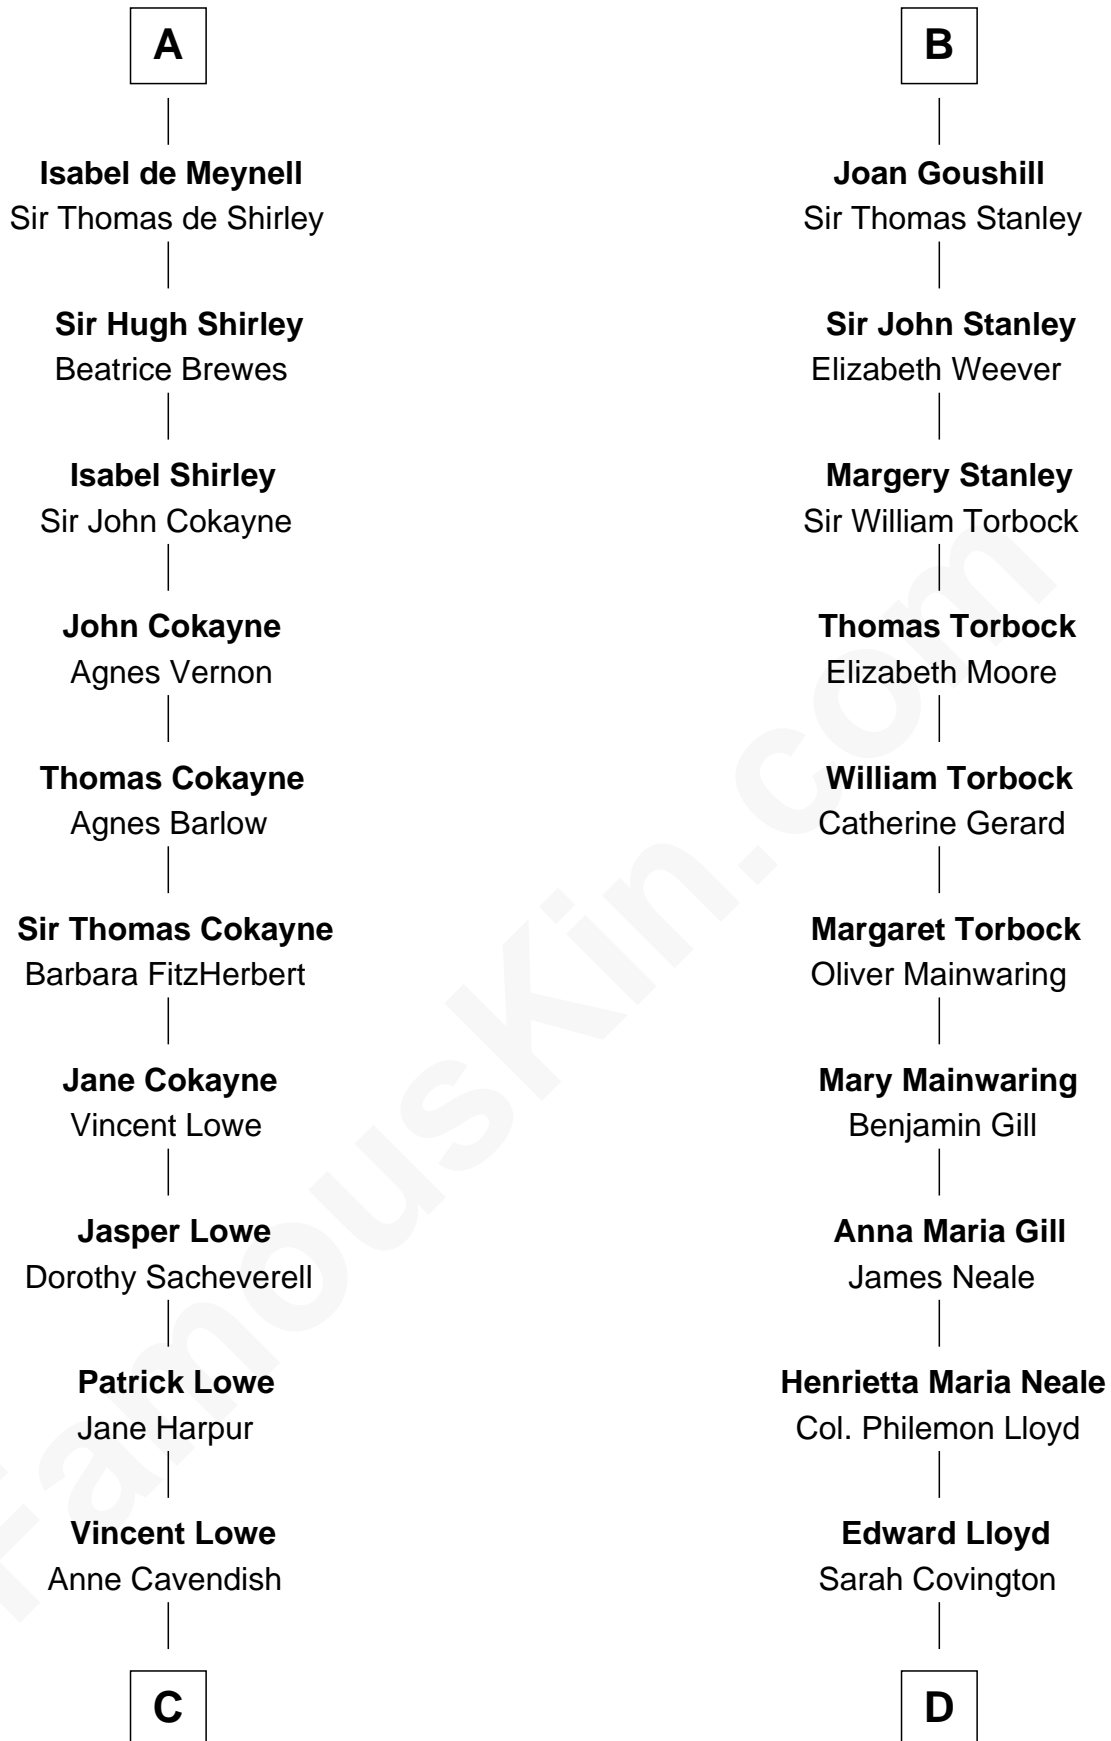

FamousKin.com Relationship Chart of

Charles Carroll

Signer of the Declaration of Independence

21st cousin of

Henry Lloyd

40th Governor of Maryland

Richard de Clare
Amice of Gloucester

Maud de Clare
William de Braose

Maud de Braose
Henry de Tracy

Eve de Tracy
Guy de Bryan

Maud de Bryan
Nicholas FitzMartin

Sir William Martin
Eleanor FitzReynold

Joan Martin
Sir Nicholas Audley

Alice de Audley
Sir Hugh de Meynell

A

Sir Gilbert de Clare
Isabel Marshal

Sir Richard de Clare
Maud de Lacy

Thomas de Clare
Juliana FitzMaurice

Margaret de Clare
Bartholomew de Badlesmere

Elizabeth de Badlesmere
Sir William de Bohun

Elizabeth de Bohun
Sir Richard Fitzalan

Elizabeth Fitzalan
Sir Robert Goushill

B

C

Jane Lowe
Col. Henry Sewall

Nicholas Sewall
Susanna Burgess

Jane Sewall
Clement Brooke

Elizabeth Brooke
Charles Carroll

Charles Carroll

Signer of Declaration of Independence