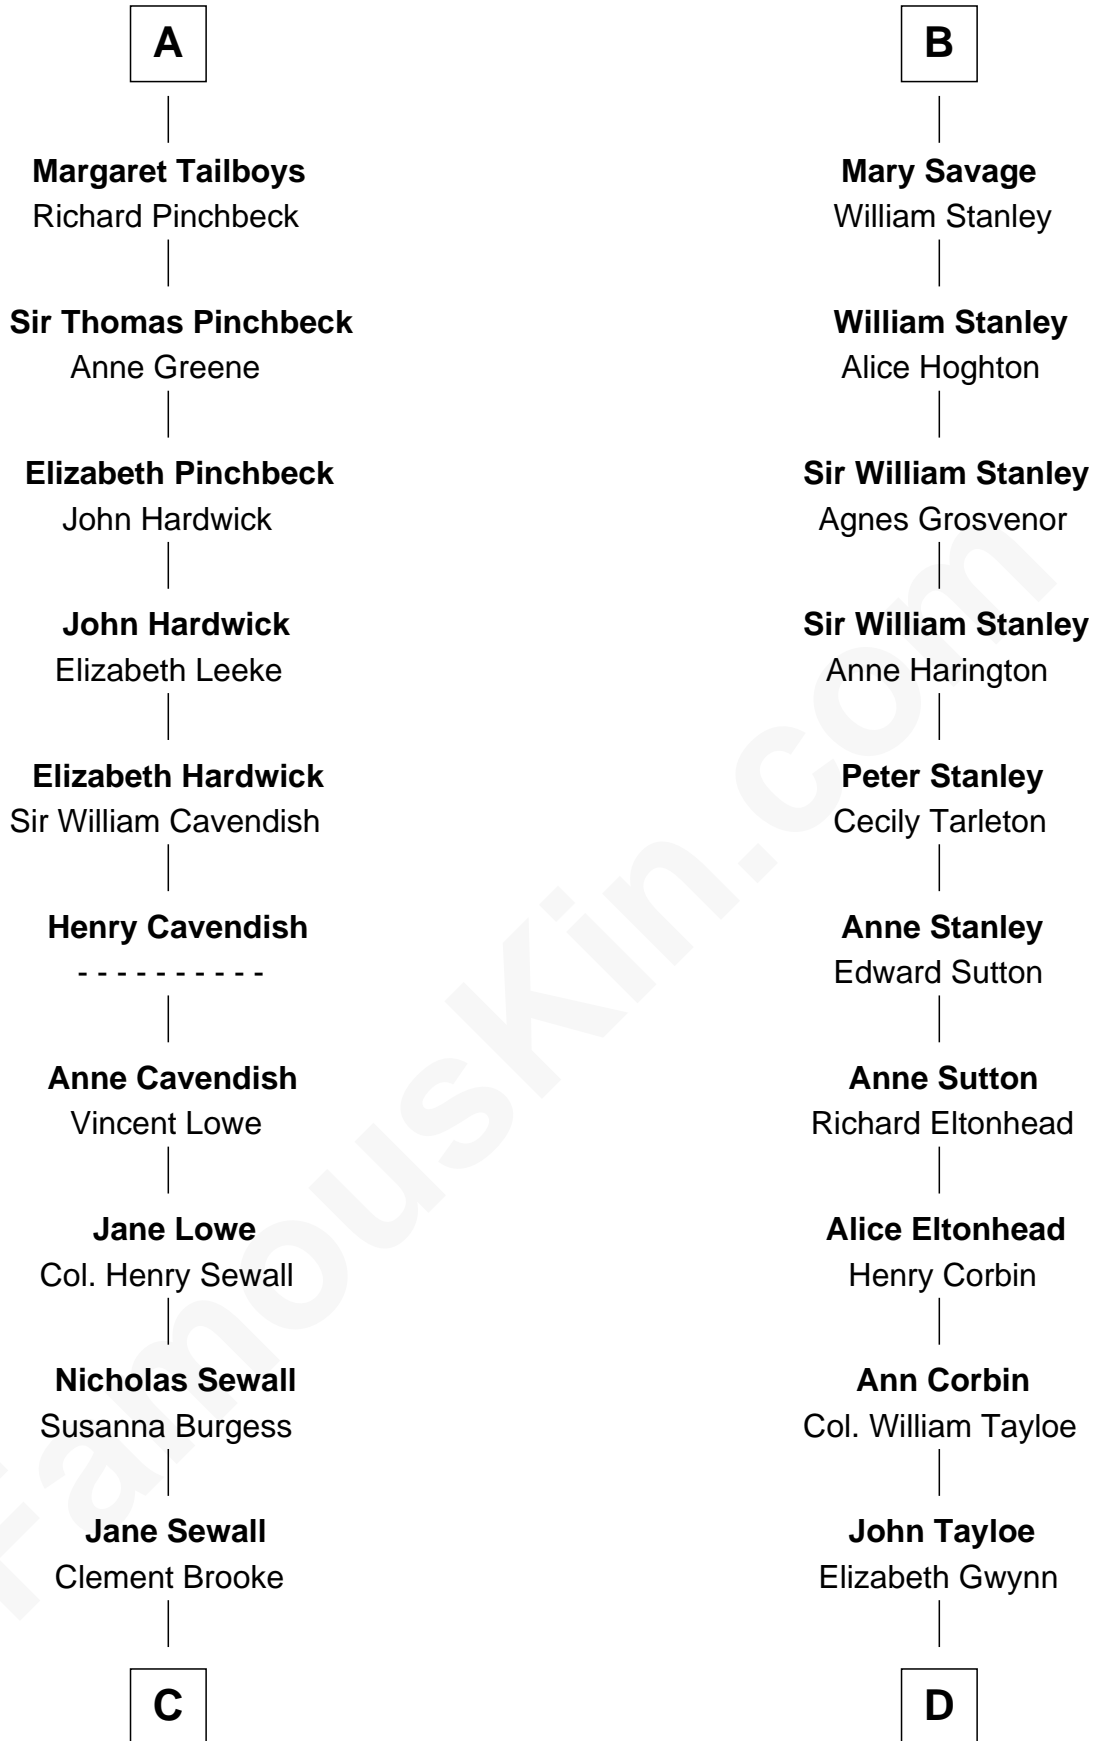

FamousKin.com

Relationship Chart of

Charles Carroll

Signer of the Declaration of Independence

18th cousin 3 times removed of

Henry Lloyd

40th Governor of Maryland

Sir Roger de Quincy
Helen of Galloway

Elizabeth de Umfreville
Sir Gilbert de Burradon

Maude la Zouche
Sir Robert de Holland

Eleanor de Burradon
Sir Henry Tailboys

Maude de Holland
Sir Thomas de Swinerton

Sir Walter Tailboys
Margaret - - - - -

Sir Robert de Swinerton
Elizabeth de Beke

Sir Walter Tailboys
- - - - -

Maud de Swinerton
Sir John Savage

A

B

C

Elizabeth Brooke

Charles Carroll