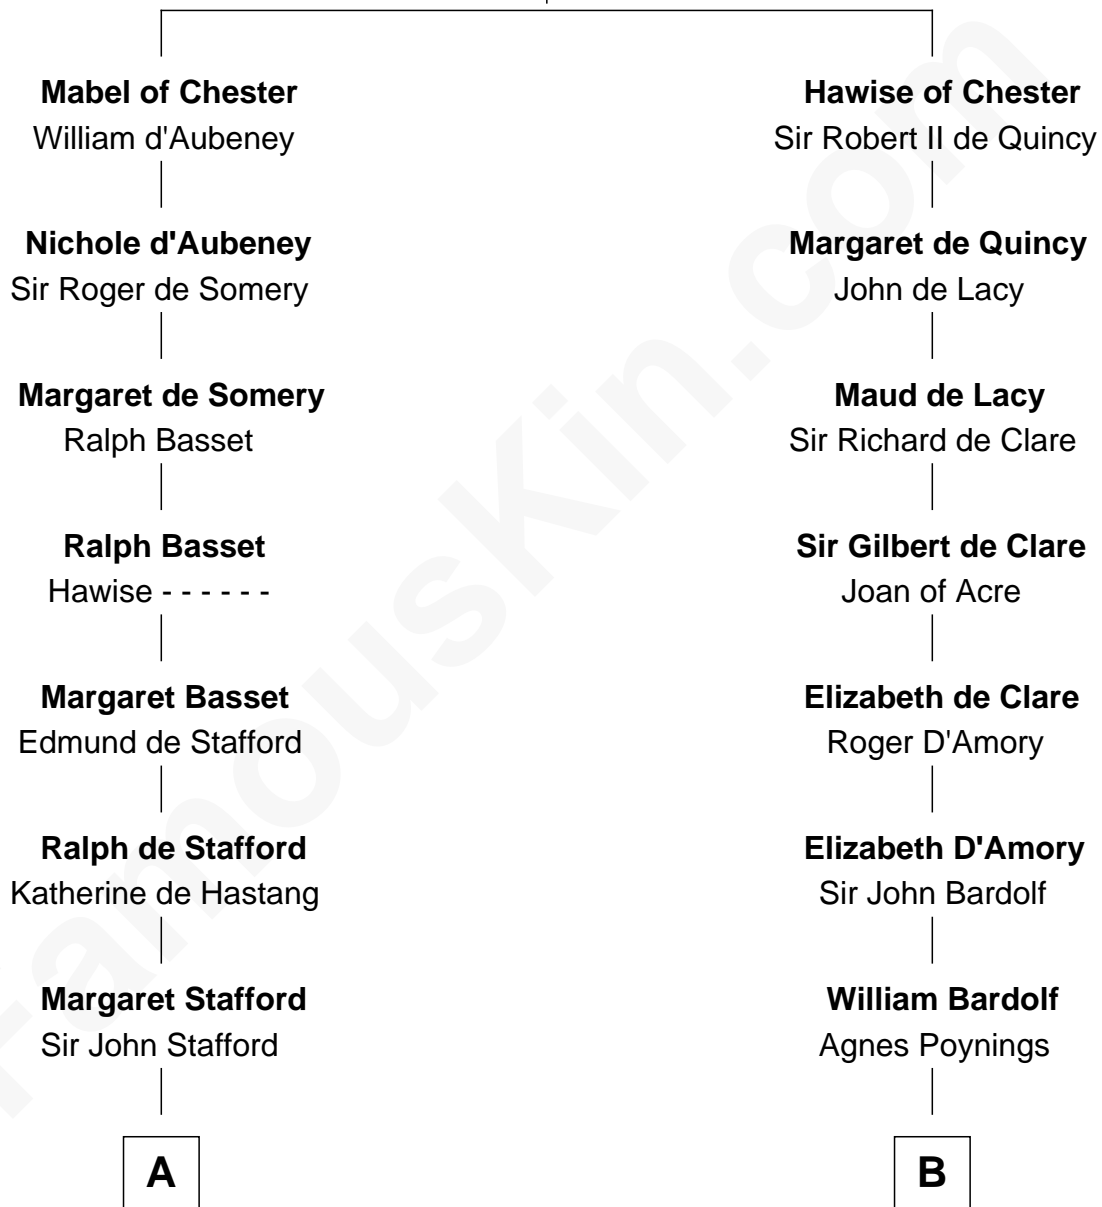

FamousKin.com

Relationship Chart of

Charles Carroll

Signer of the Declaration of Independence

20th cousin of

Charles Carnan Ridgely
15th Governor of Maryland

Hugh de Kevelioc
Bertrade de Montfort

C

Nicholas Sewall
Susanna Burgess

Jane Sewall
Clement Brooke

Elizabeth Brooke
Charles Carroll

Charles Carroll

Signer of Declaration of Independence

D

John Howard
Mary Warfield

Rachel Howard
Col. Charles Ridgely

Achsah Ridgely
Charles R. Carnan

Charles Carnan Ridgely

15th Governor of Maryland