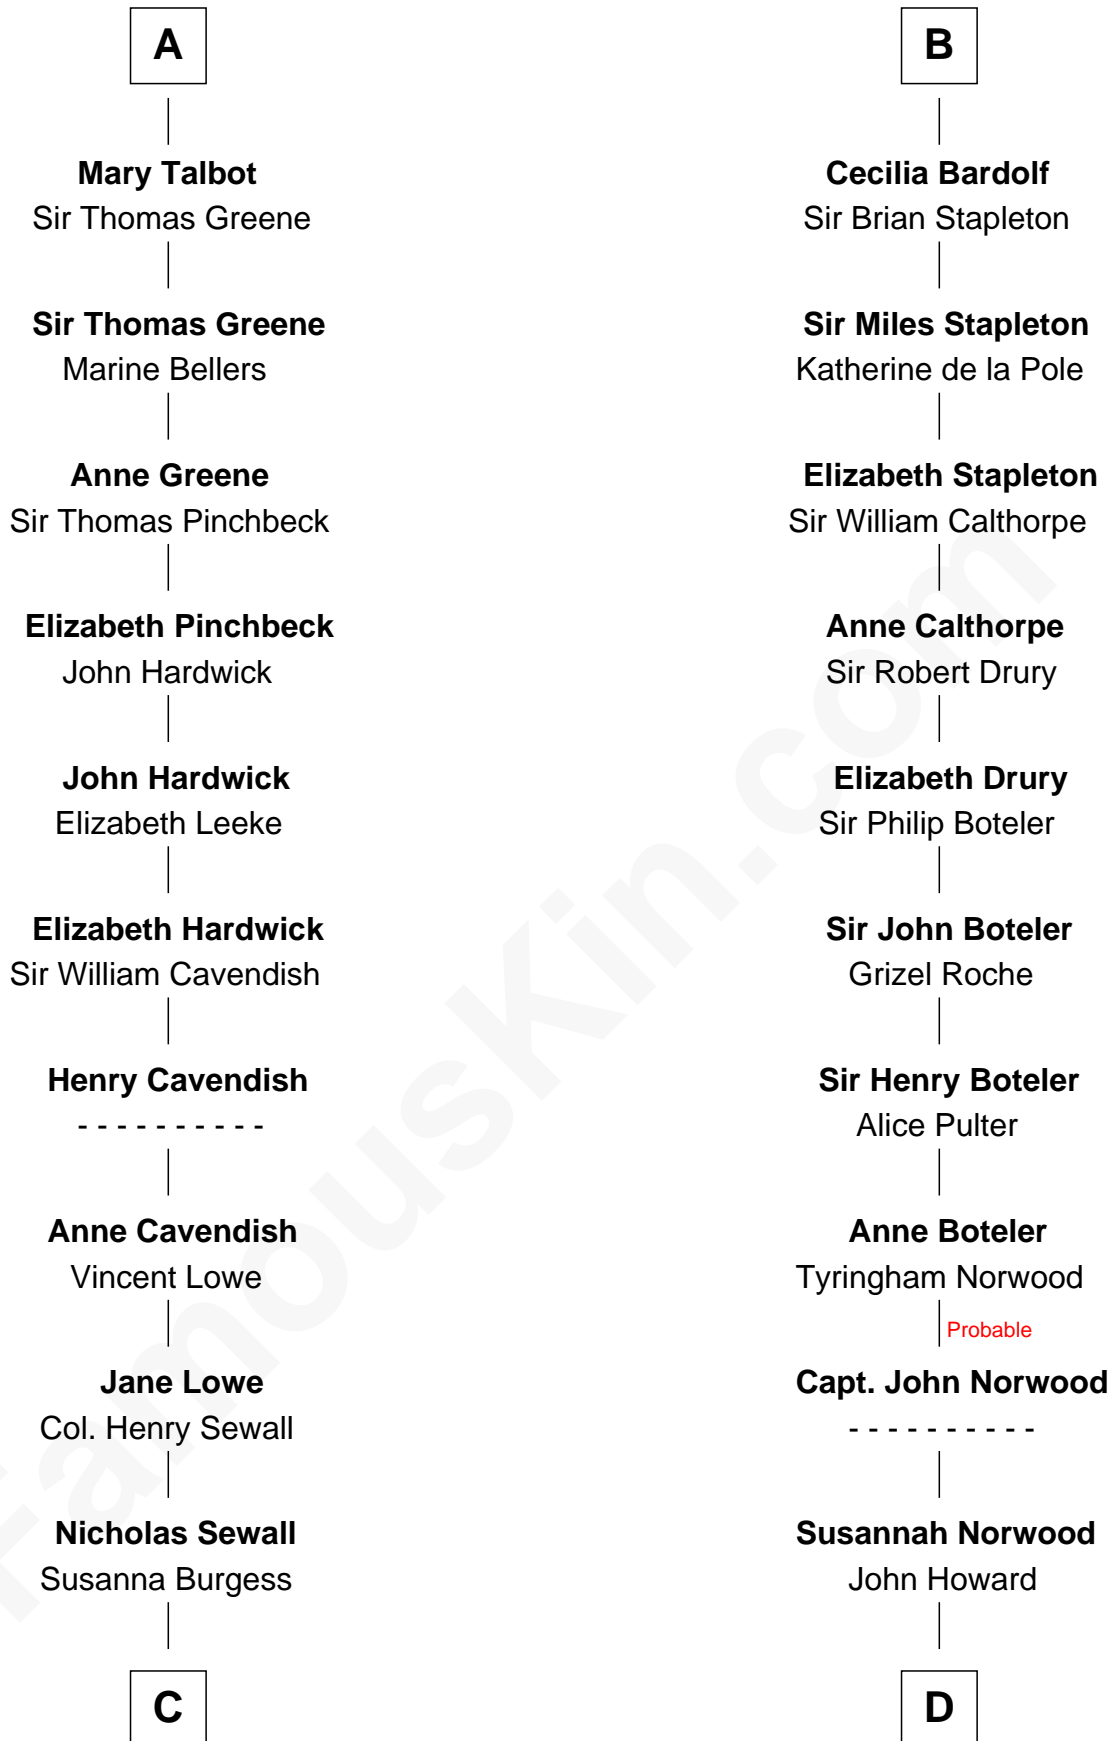

FamousKin.com

Relationship Chart of

Charles Carroll

Signer of the Declaration of Independence

19th cousin 1 time removed of

Charles Carnan Ridgely
15th Governor of Maryland

C

Jane Sewall
Clement Brooke

Elizabeth Brooke
Charles Carroll

Charles Carroll
Signer of Declaration of Independence

D

John Howard
Mary Warfield

Rachel Howard
Col. Charles Ridgely

Achsah Ridgely
Charles R. Carnan

Charles Carnan Ridgely
15th Governor of Maryland