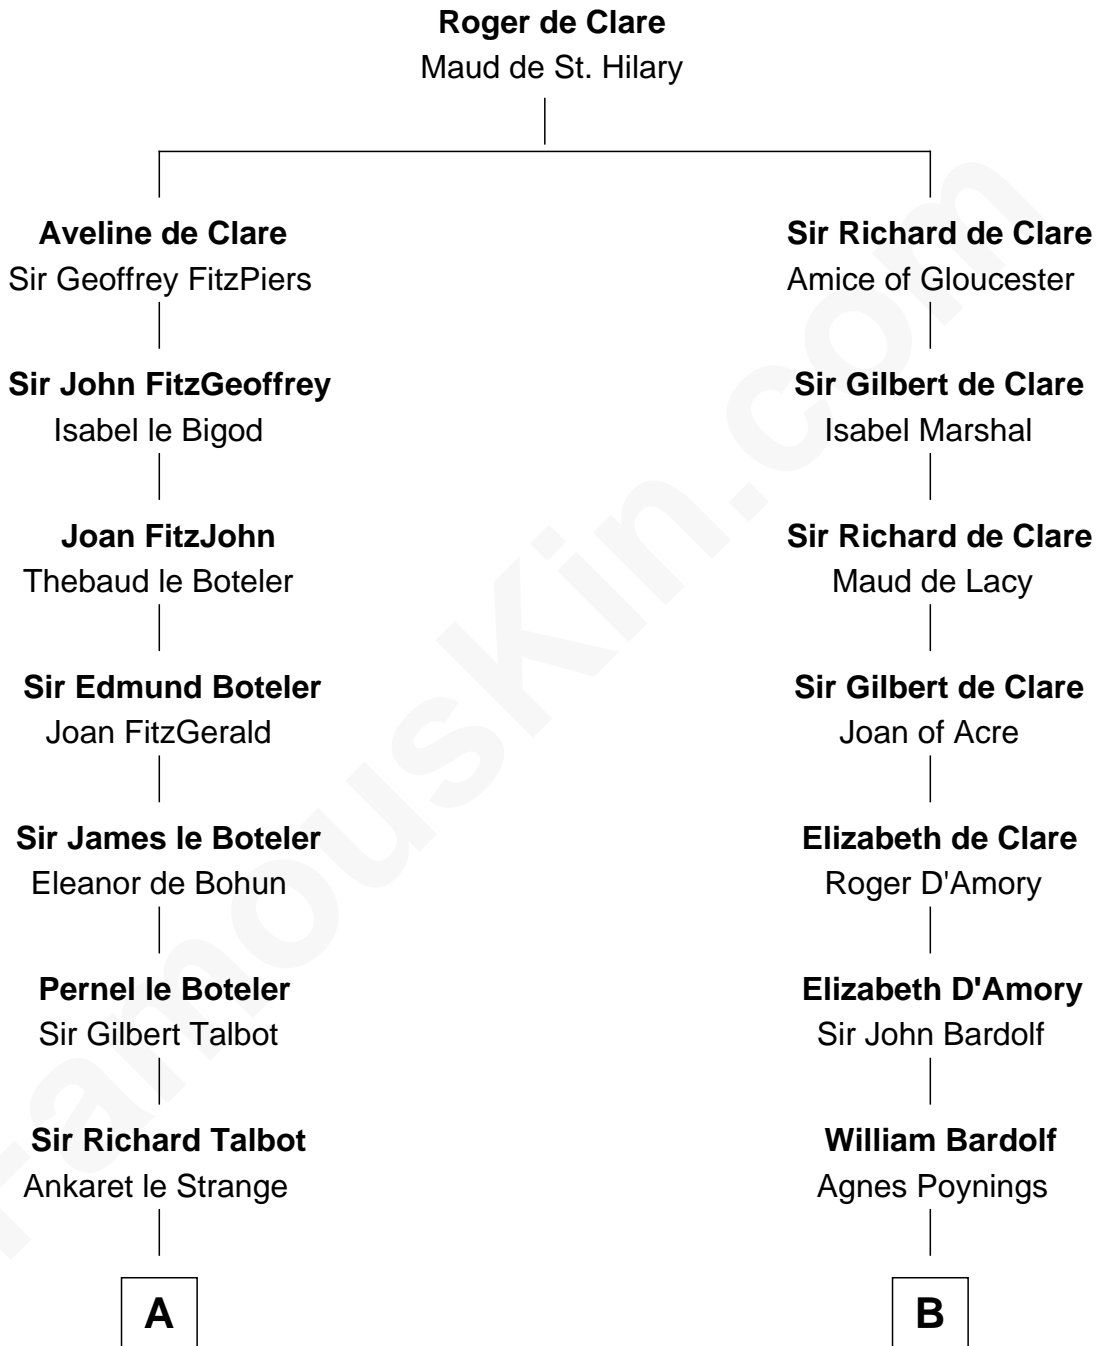

FamousKin.com

Relationship Chart of

Charles Carroll

Signer of the Declaration of Independence

19th cousin 1 time removed of

Charles Carnan Ridgely
15th Governor of Maryland

C

Jane Sewall
Clement Brooke

Elizabeth Brooke
Charles Carroll

Charles Carroll
Signer of Declaration of Independence

D

John Howard
Mary Warfield

Rachel Howard
Col. Charles Ridgely

Achsah Ridgely
Charles R. Carnan

Charles Carnan Ridgely
15th Governor of Maryland