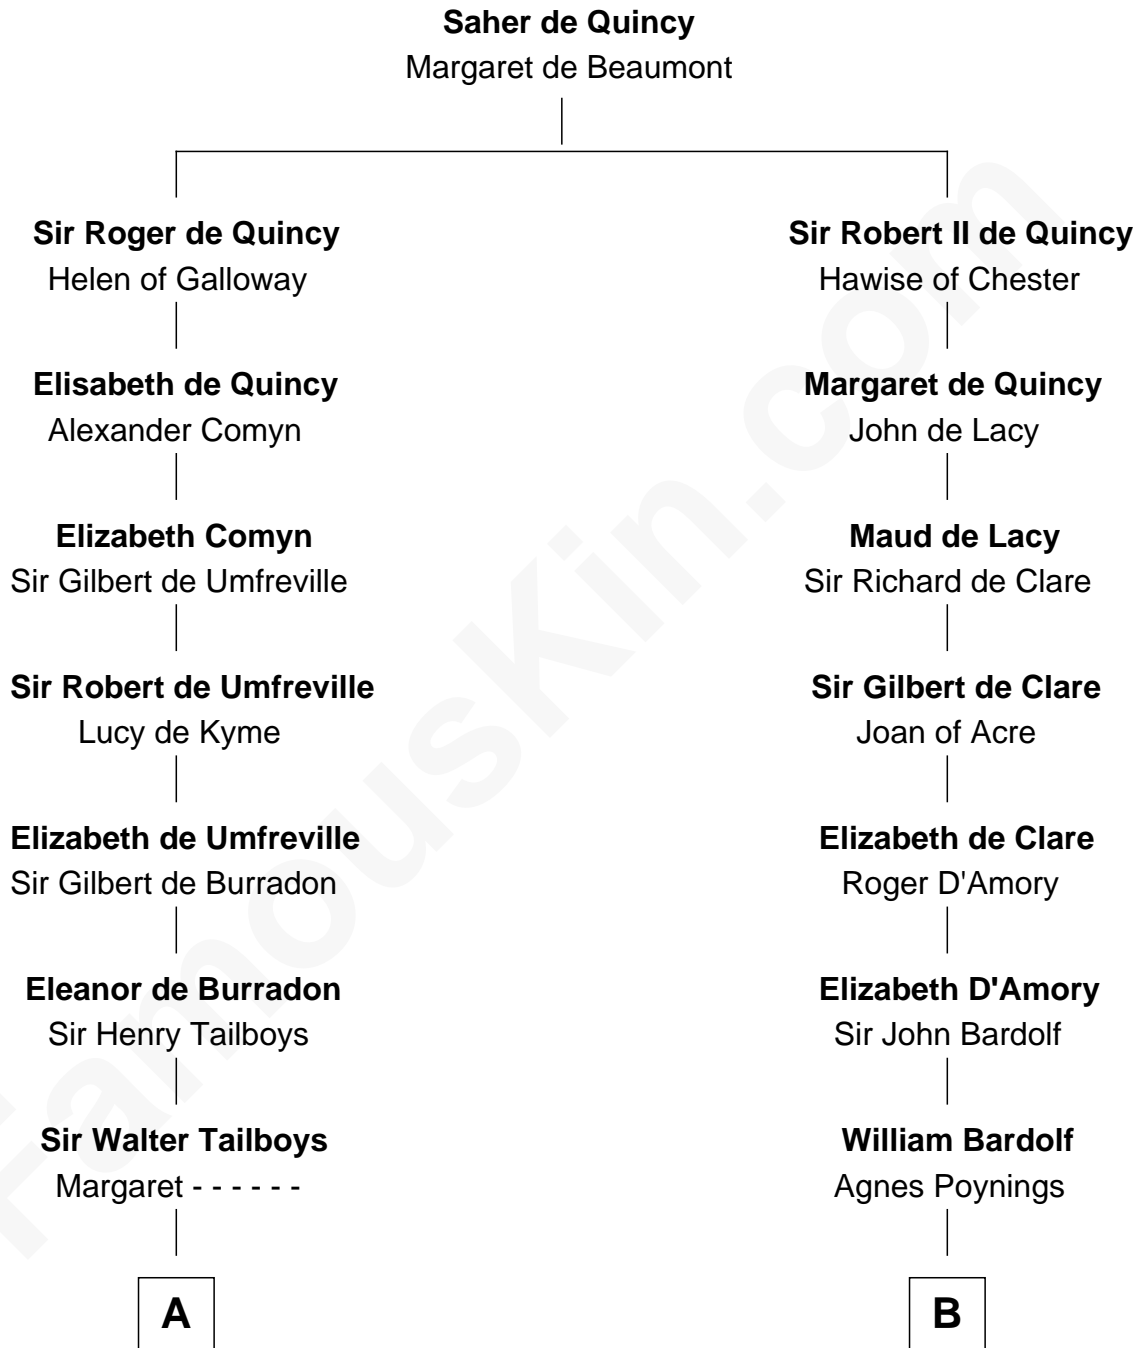

FamousKin.com

Relationship Chart of

Charles Carroll

Signer of the Declaration of Independence

19th cousin 1 time removed of

Charles Carnan Ridgely
15th Governor of Maryland

C

Jane Sewall
Clement Brooke

Elizabeth Brooke
Charles Carroll

Charles Carroll
Signer of Declaration of Independence

D

John Howard
Mary Warfield

Rachel Howard
Col. Charles Ridgely

Achsah Ridgely
Charles R. Carnan

Charles Carnan Ridgely
15th Governor of Maryland