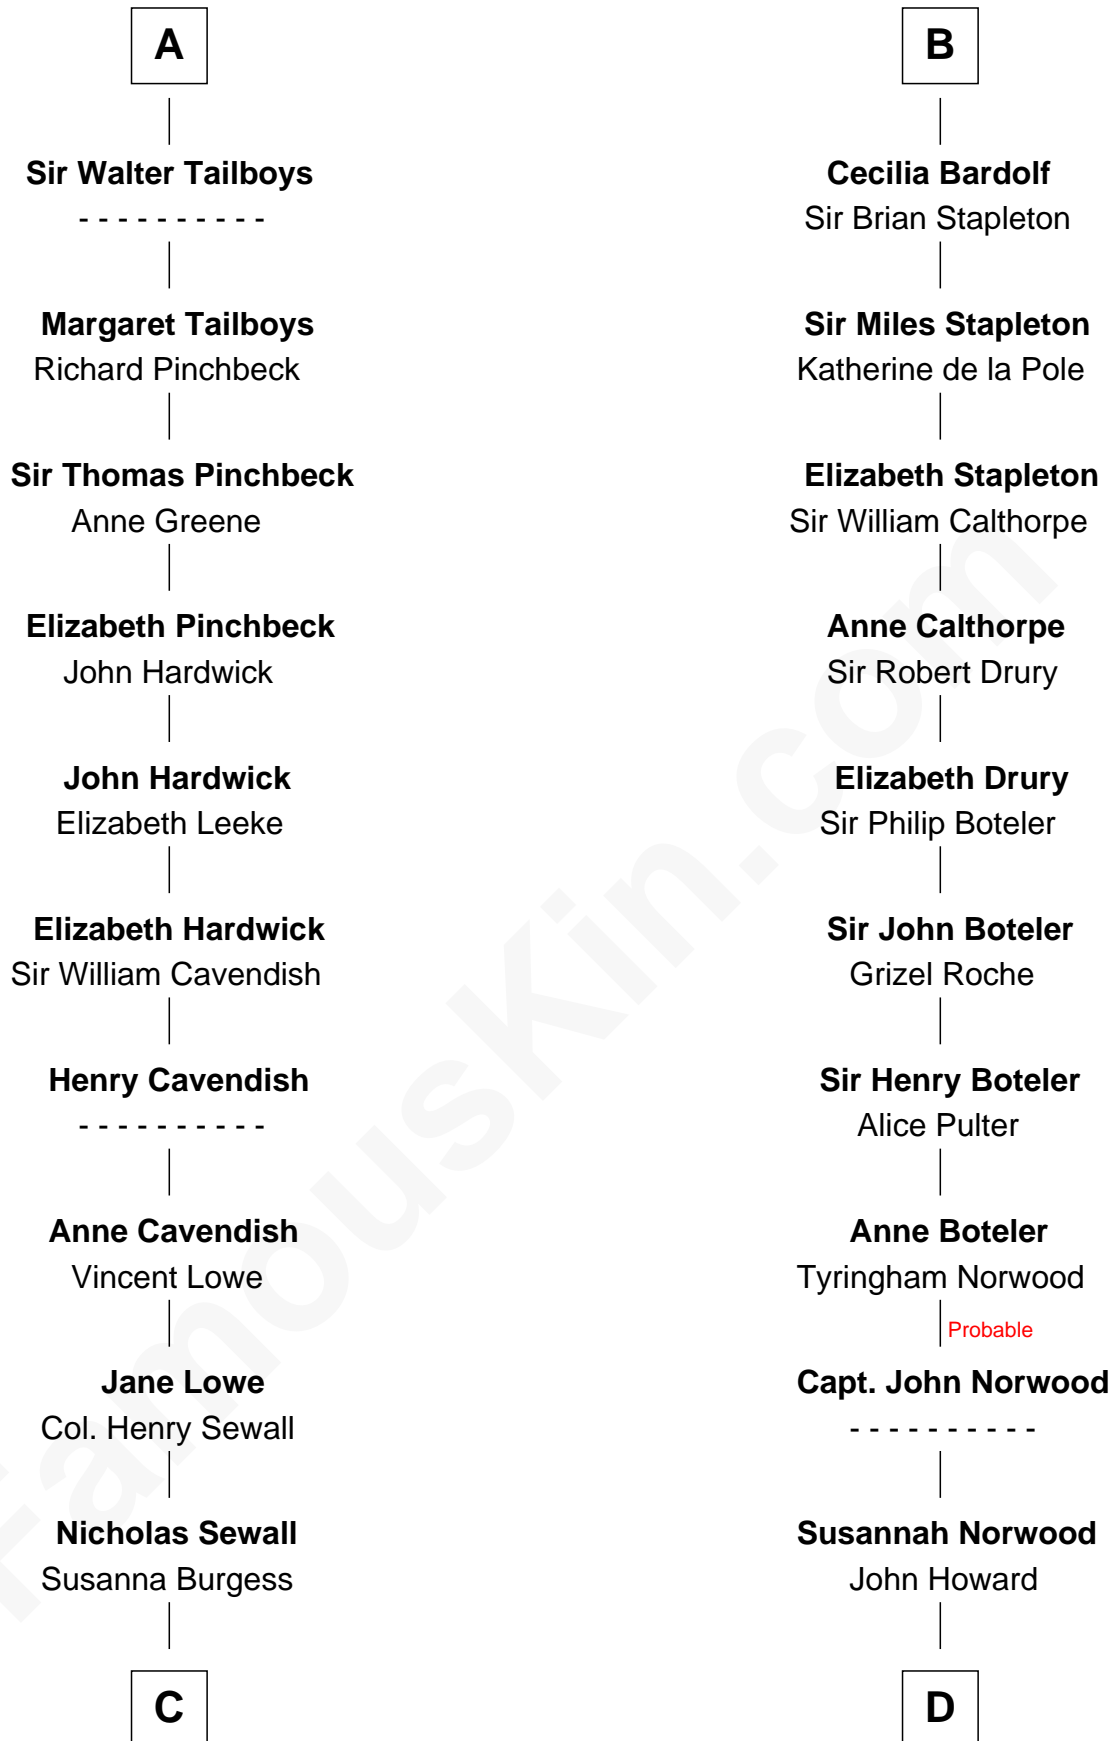

FamousKin.com

Relationship Chart of

Charles Carroll

Signer of the Declaration of Independence

19th cousin 1 time removed of

Charles Carnan Ridgely
15th Governor of Maryland

C

Jane Sewall
Clement Brooke

Elizabeth Brooke
Charles Carroll

Charles Carroll
Signer of Declaration of Independence

D

John Howard
Mary Warfield

Rachel Howard
Col. Charles Ridgely

Achsah Ridgely
Charles R. Carnan

Charles Carnan Ridgely
15th Governor of Maryland