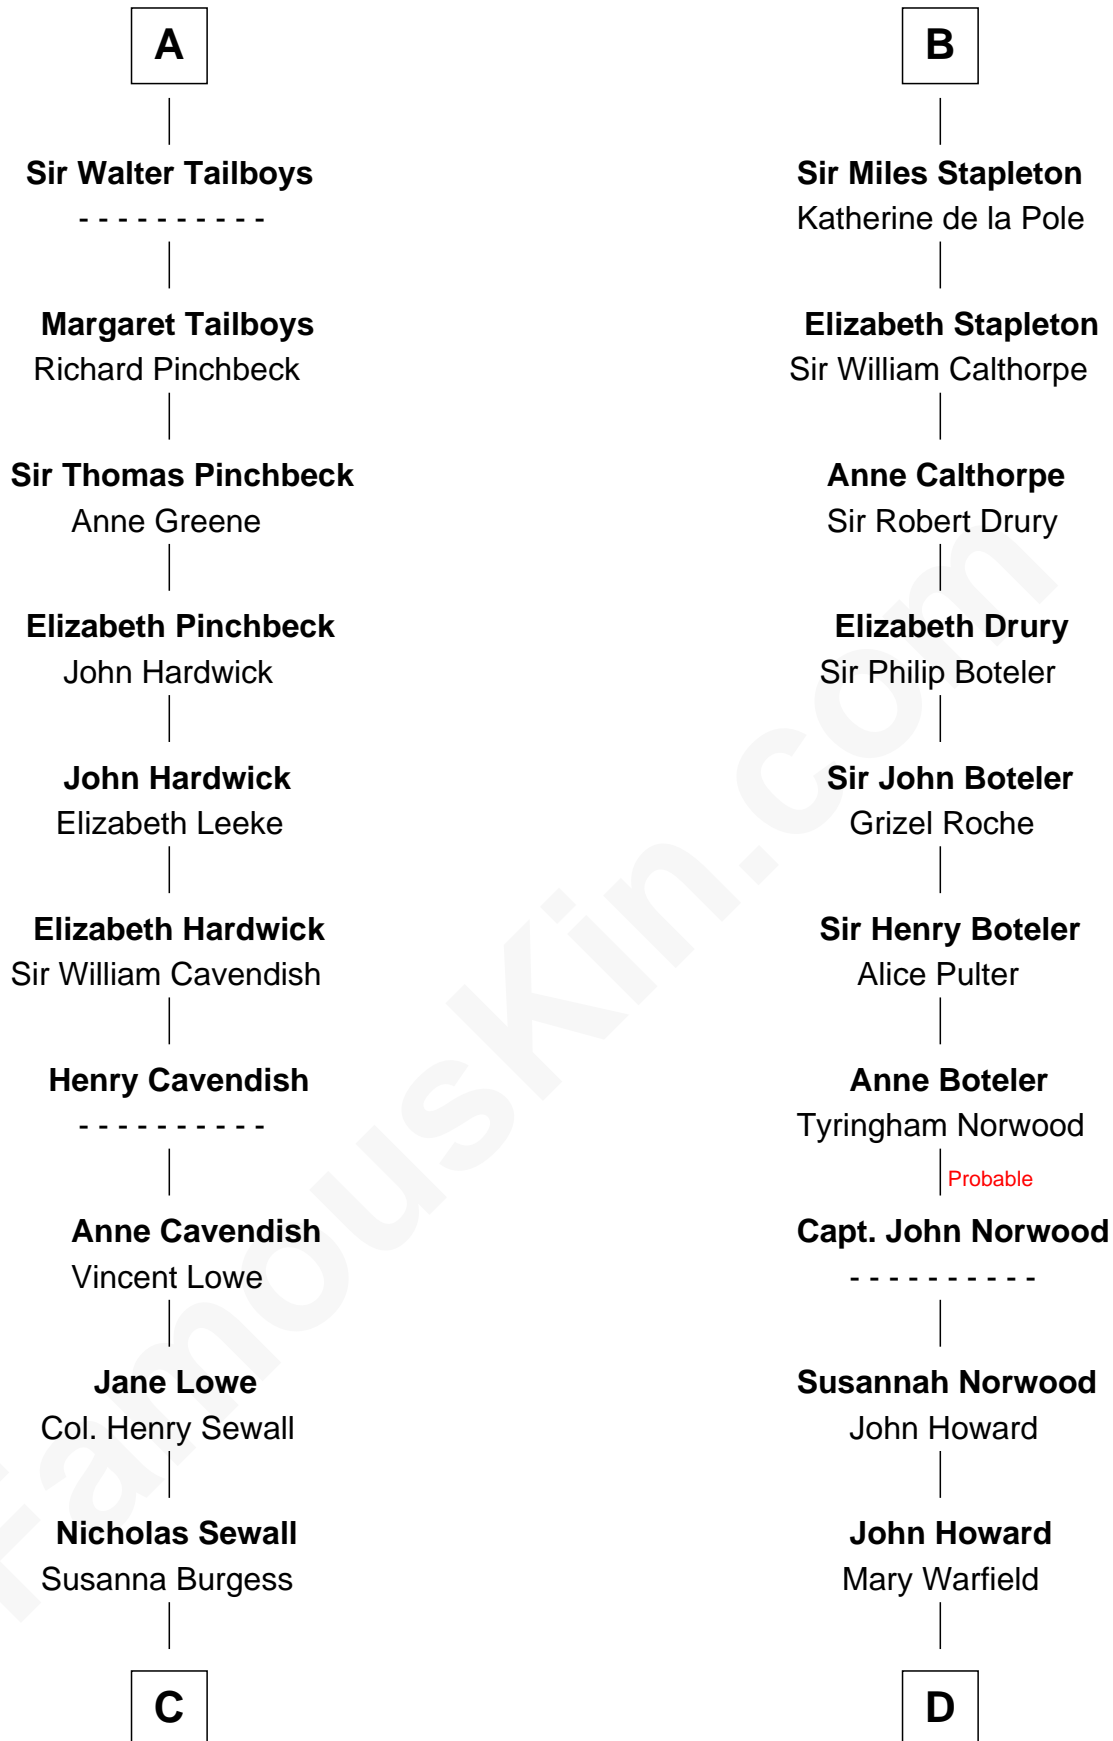

FamousKin.com

Relationship Chart of

Charles Carroll

Signer of the Declaration of Independence

19th cousin of

Charles Carnan Ridgely
15th Governor of Maryland

Sir William Marshal

Isabel de Clare

Charles Carnan Ridgely

15th Governor of Maryland

FamousKin.com