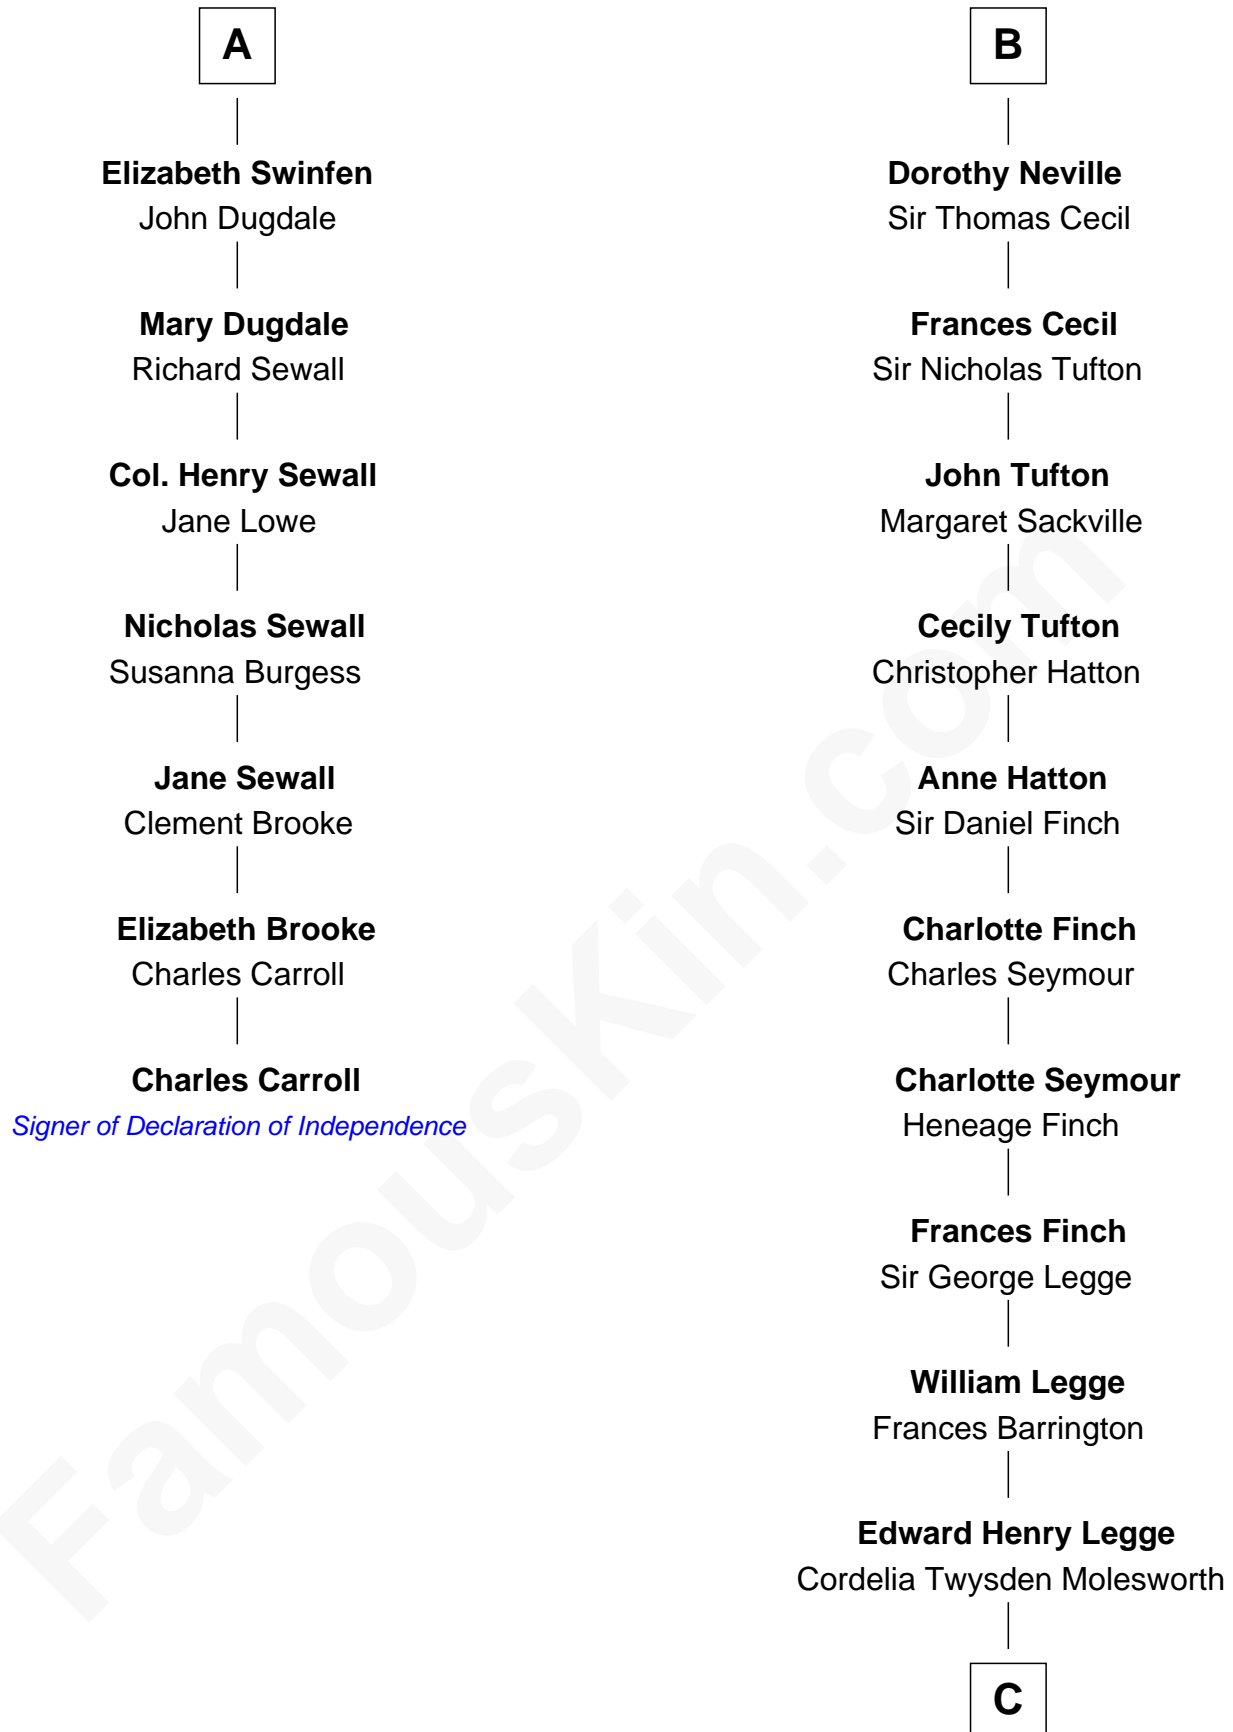

FamousKin.com

Relationship Chart of

Charles Carroll

Signer of the Declaration of Independence

13th cousin 7 times removed of

Kit Harington

TV Actor - "Game of Thrones"

Sir John Stafford

Sir Richard Neville

John Neville

Dorothy de Vere

John Neville

Lucy Somerset

B

C

Lois Marjorie Legge
Ernest Wriothesley Denny