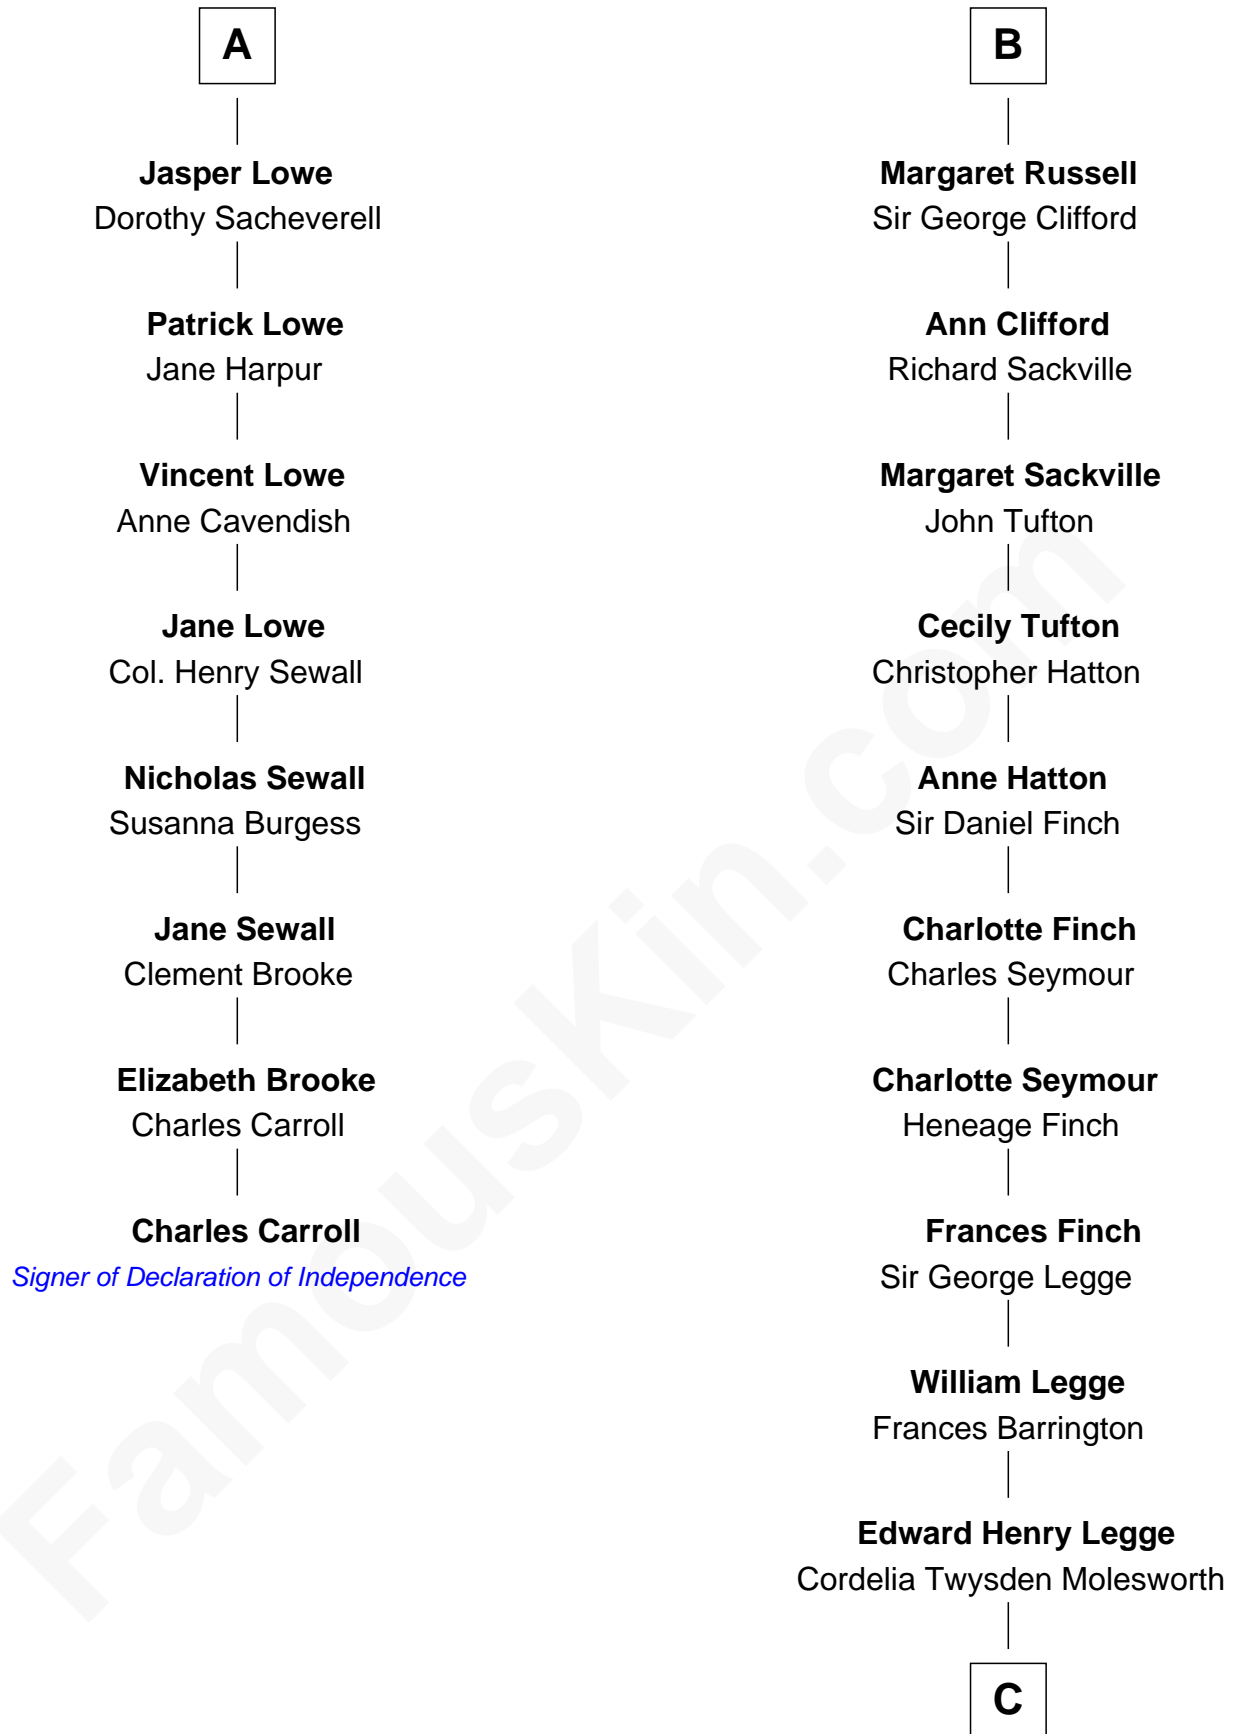

### Charles Carroll

*Signer of the Declaration of Independence*

14th cousin 6 times removed of

### Kit Harington

*TV Actor - "Game of Thrones"*

**Sir John Howard**

Alice de Bois

**Joan Howard**  
Sir Peter de Brewes

**Beatrice Brewes**  
Sir Hugh Shirley

**Isabel Shirley**  
Sir John Cokayne

**John Cokayne**  
Agnes Vernon

**Thomas Cokayne**  
Agnes Barlow

**Sir Thomas Cokayne**  
Barbara FitzHerbert

**Jane Cokayne**  
Vincent Lowe

**A**

**Sir Robert Howard**  
Margaret de Scales

**Sir John Howard**  
Alice Tendring

**Henry Howard**  
Mary Hussey

**Elizabeth Howard**  
Henry Wentworth

**Margery Wentworth**  
Sir William Waldegrave

**Margaret Waldegrave**  
Sir John St. John

**Margaret St. John**  
Sir Francis Russell

**B**

C

**Lois Marjorie Legge**  
Ernest Wriothesley Denny