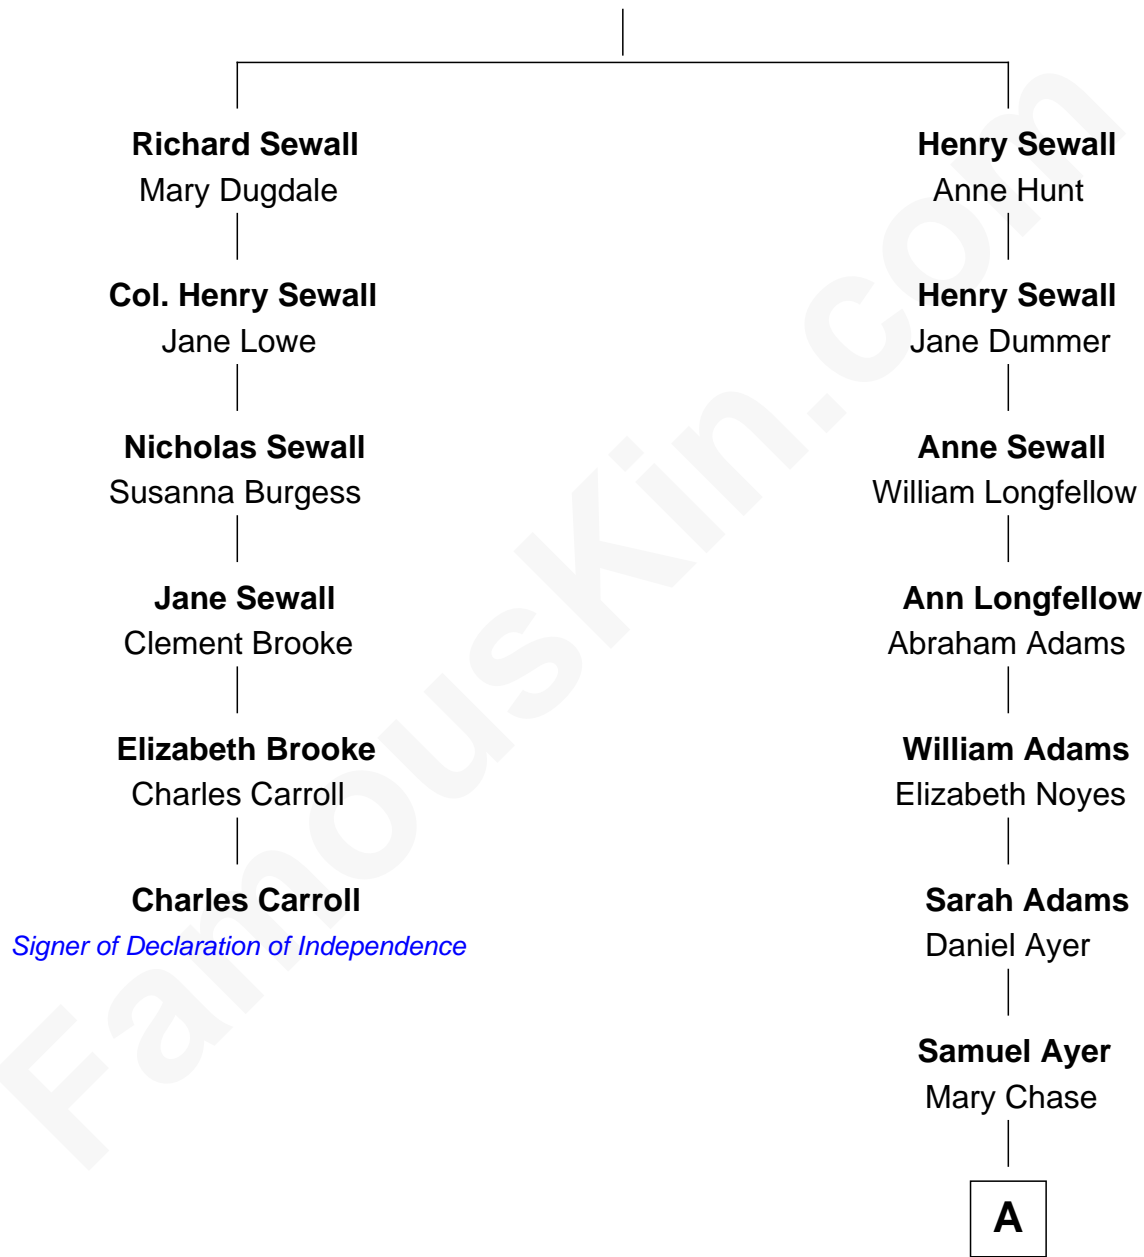

FamousKin.com

Relationship Chart of

Charles Carroll

Signer of the Declaration of Independence

5th cousin 6 times removed of

Gerald Ford

38th U.S. President

Henry Sewall
Margaret Gresbrook

A

|
John Varnum Ayer
Elida Vanderburgh Manney

|
George Manney Ayer
Amy Gridley Butler

|
Adele Augusta Ayer
Levi Addison Gardner

|
Dorothy Ayer Gardner
Leslie Lynch King

|
Gerald Ford
38th U.S. President

FamousKin.com