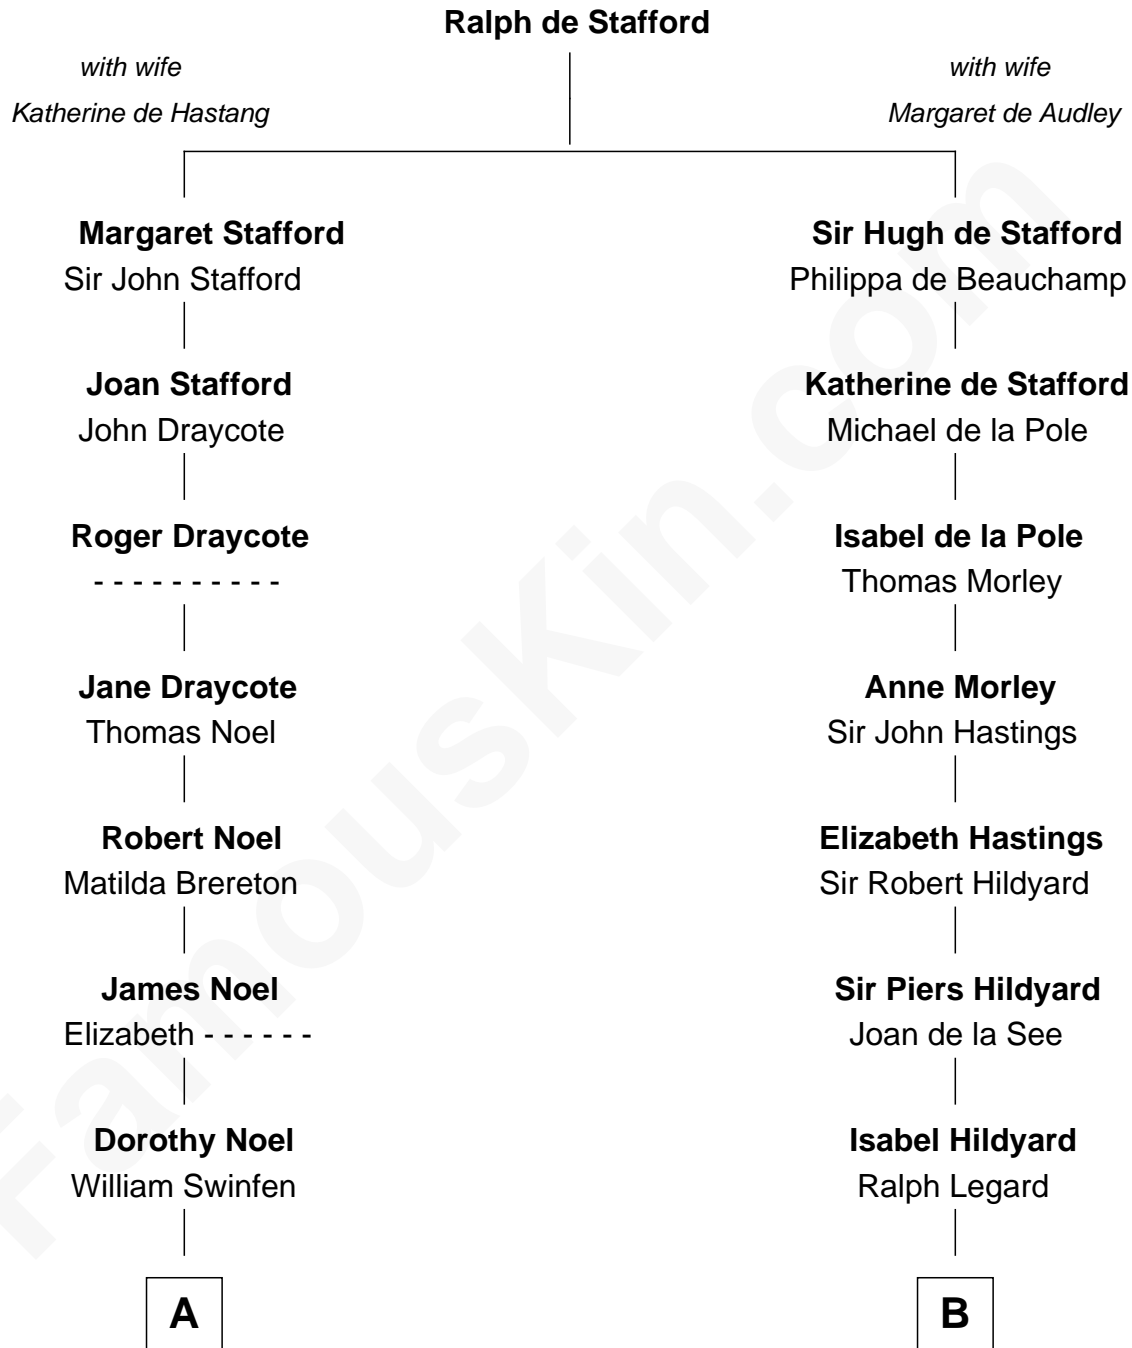

FamousKin.com

Relationship Chart of

Charles Carroll

Signer of the Declaration of Independence

14th cousin 7 times removed of

Meghan Markle

Duchess of Sussex, TV Actress

A

Arthur Swinfen

Alice Ragdale

Elizabeth Swinfen

John Dugdale

Mary Dugdale

Richard Sewall

Col. Henry Sewall

Jane Lowe