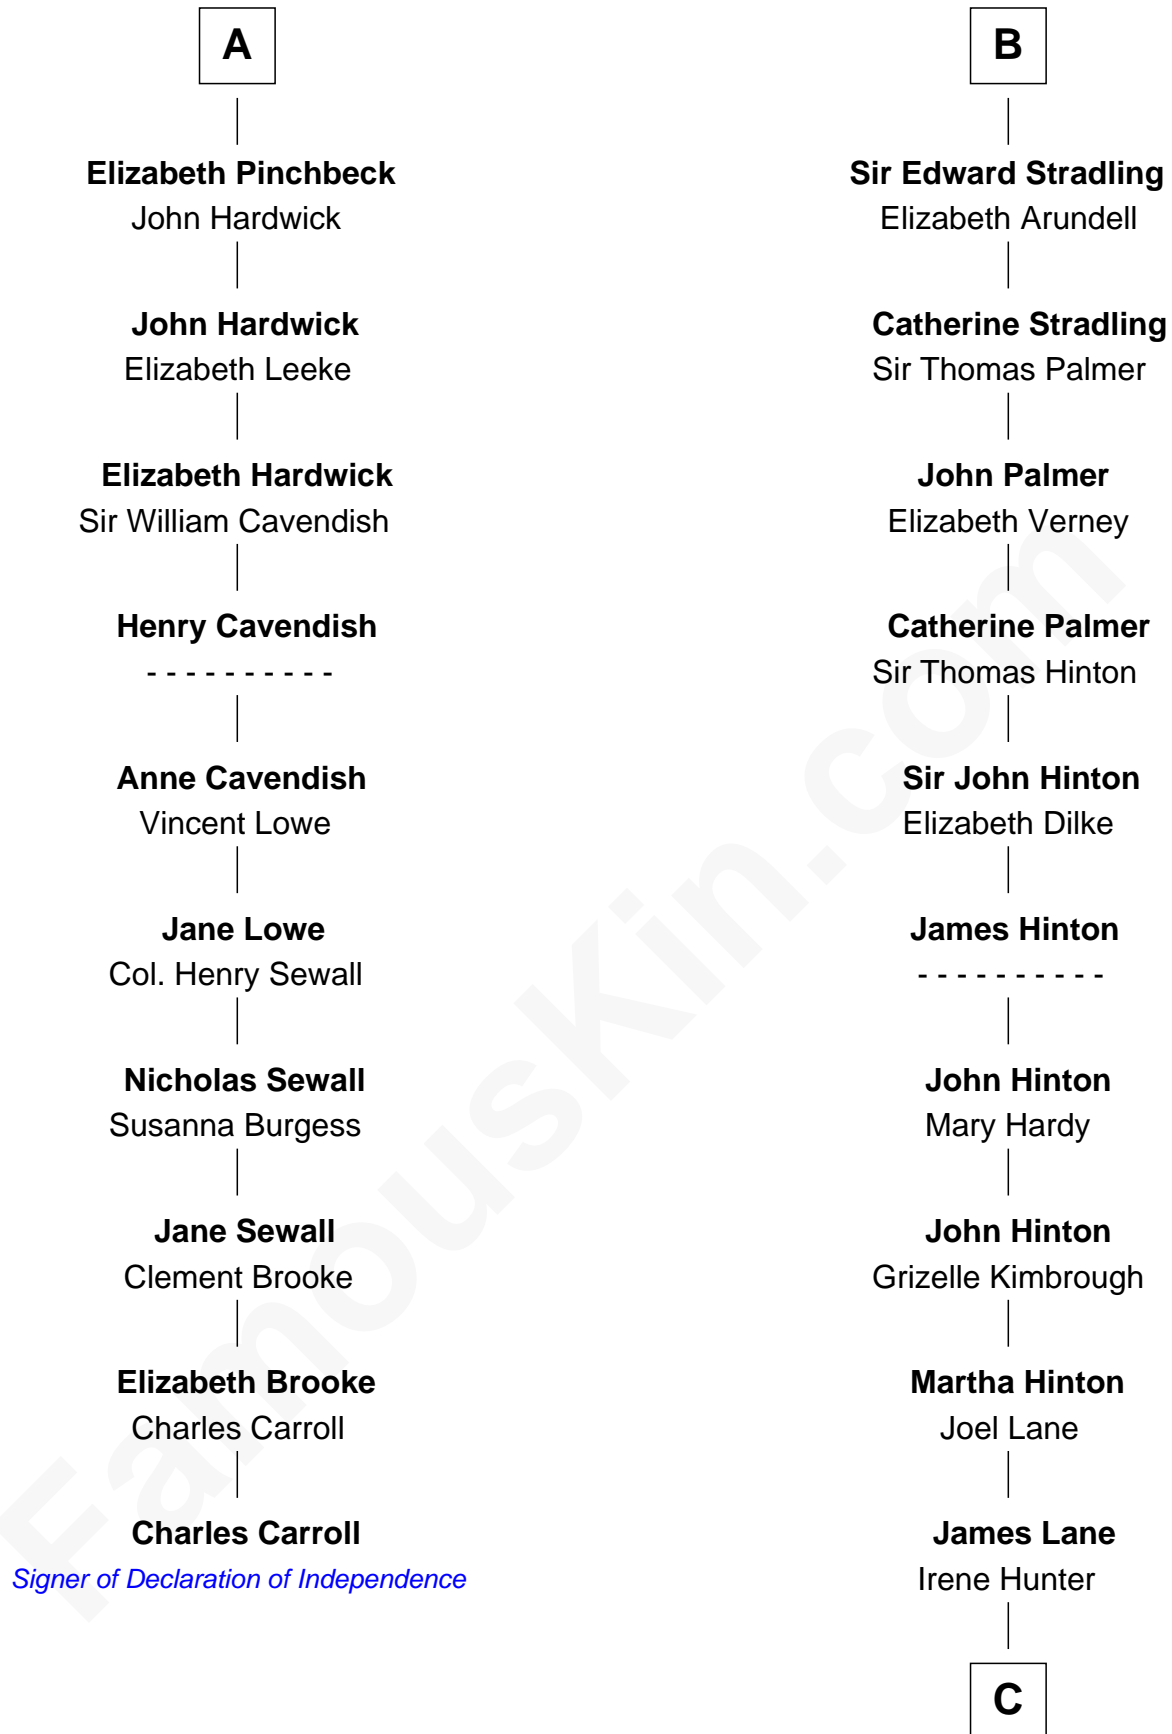

## Relationship Chart of

### Charles Carroll

*Signer of the Declaration of Independence*

16th cousin 5 times removed of

**Harper Lee**

*Author of To Kill a Mockingbird*

**C**

**Elizabeth Jane Lane**  
Theophilus Hunter Williams

**John Bonner Williams**  
Christiana Maiben