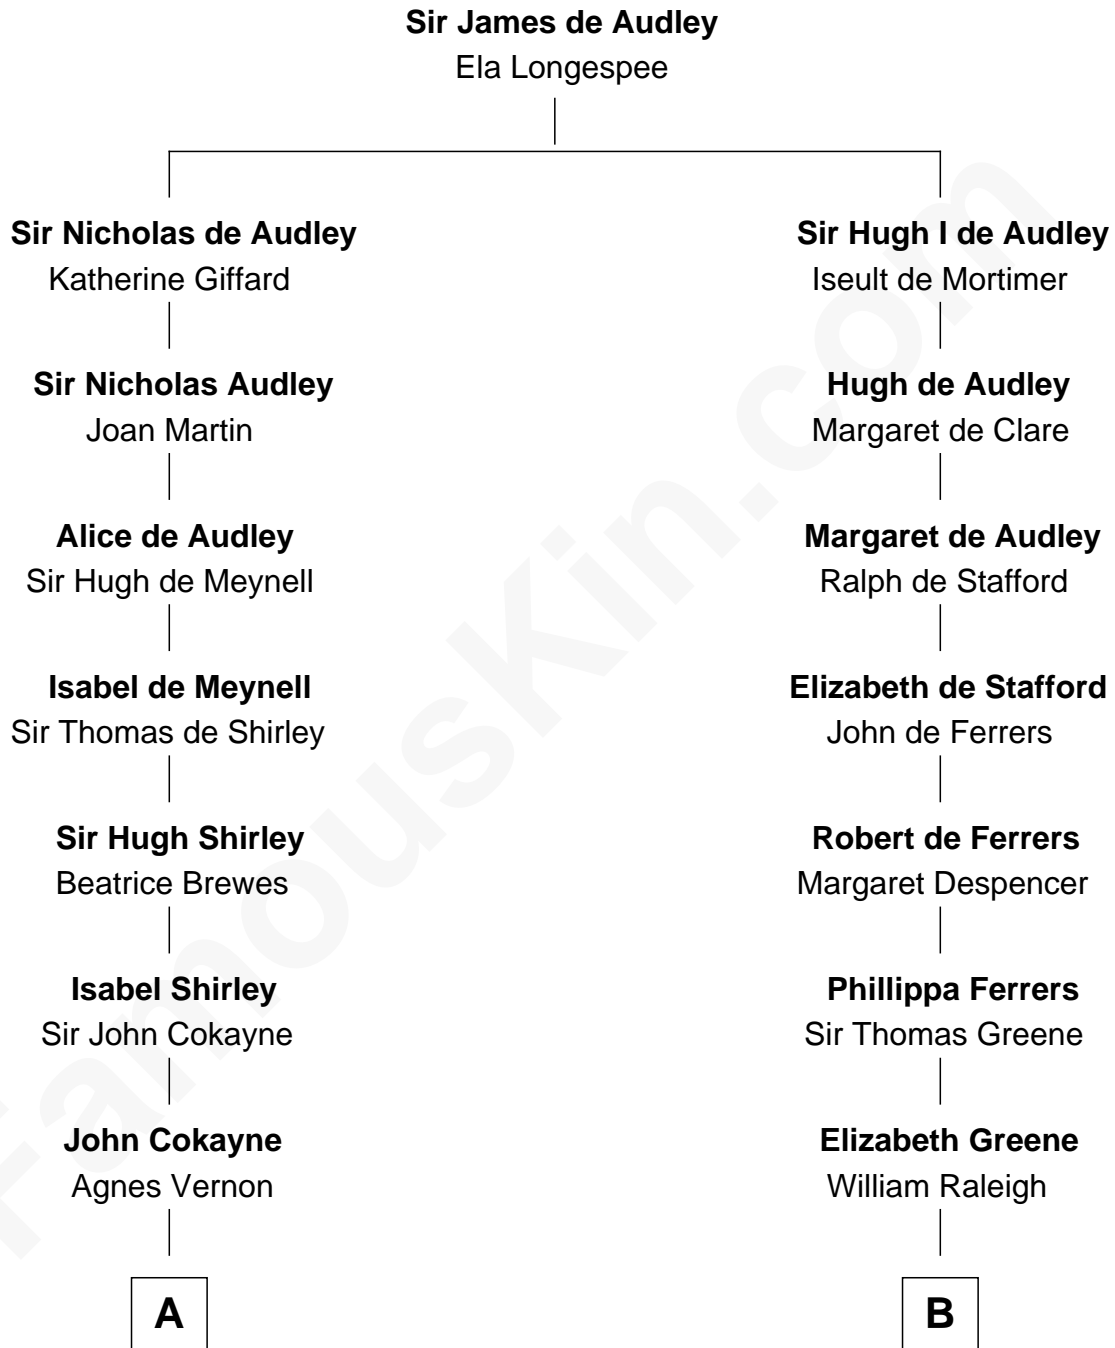

FamousKin.com

Relationship Chart of

Charles Carroll

Signer of the Declaration of Independence

17th cousin 2 times removed of

J. A. Folger

Founder of Folger Coffee Company

C

Rebecca Slocum

George Folger

Samuel Brown Folger

Nancy F. Hiller

J. A. Folger

Founder of Folger Coffee Co.

FamousKin.com