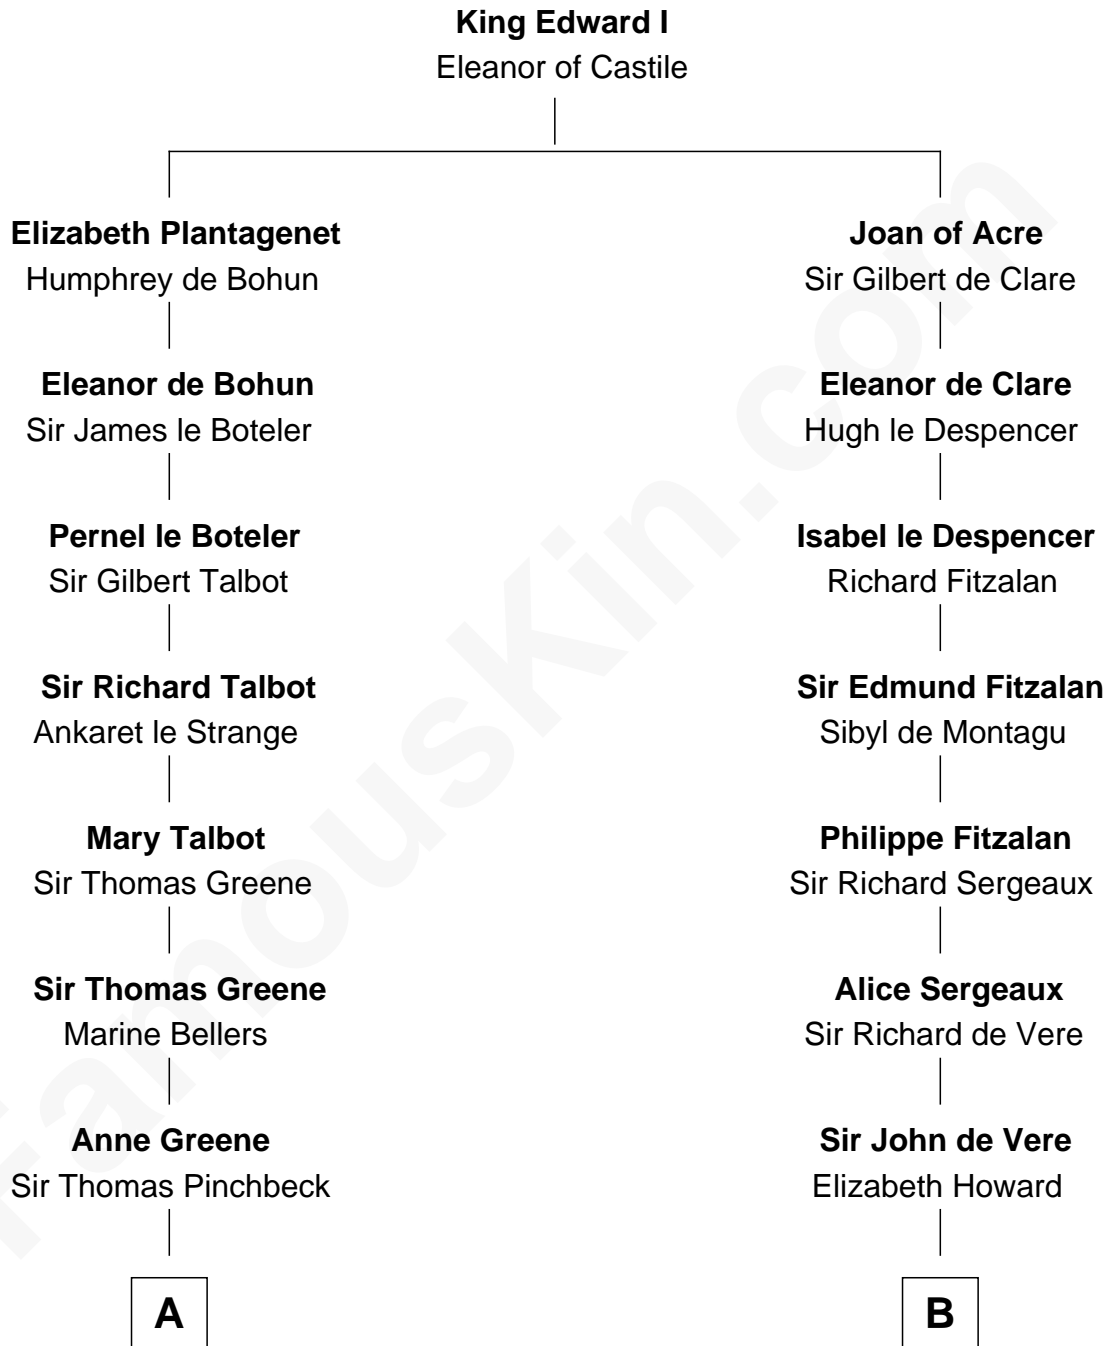

FamousKin.com

Relationship Chart of

Charles Carroll

Signer of the Declaration of Independence

16th cousin 1 time removed of

Samuel Howard

Boston Tea Party Participant

A