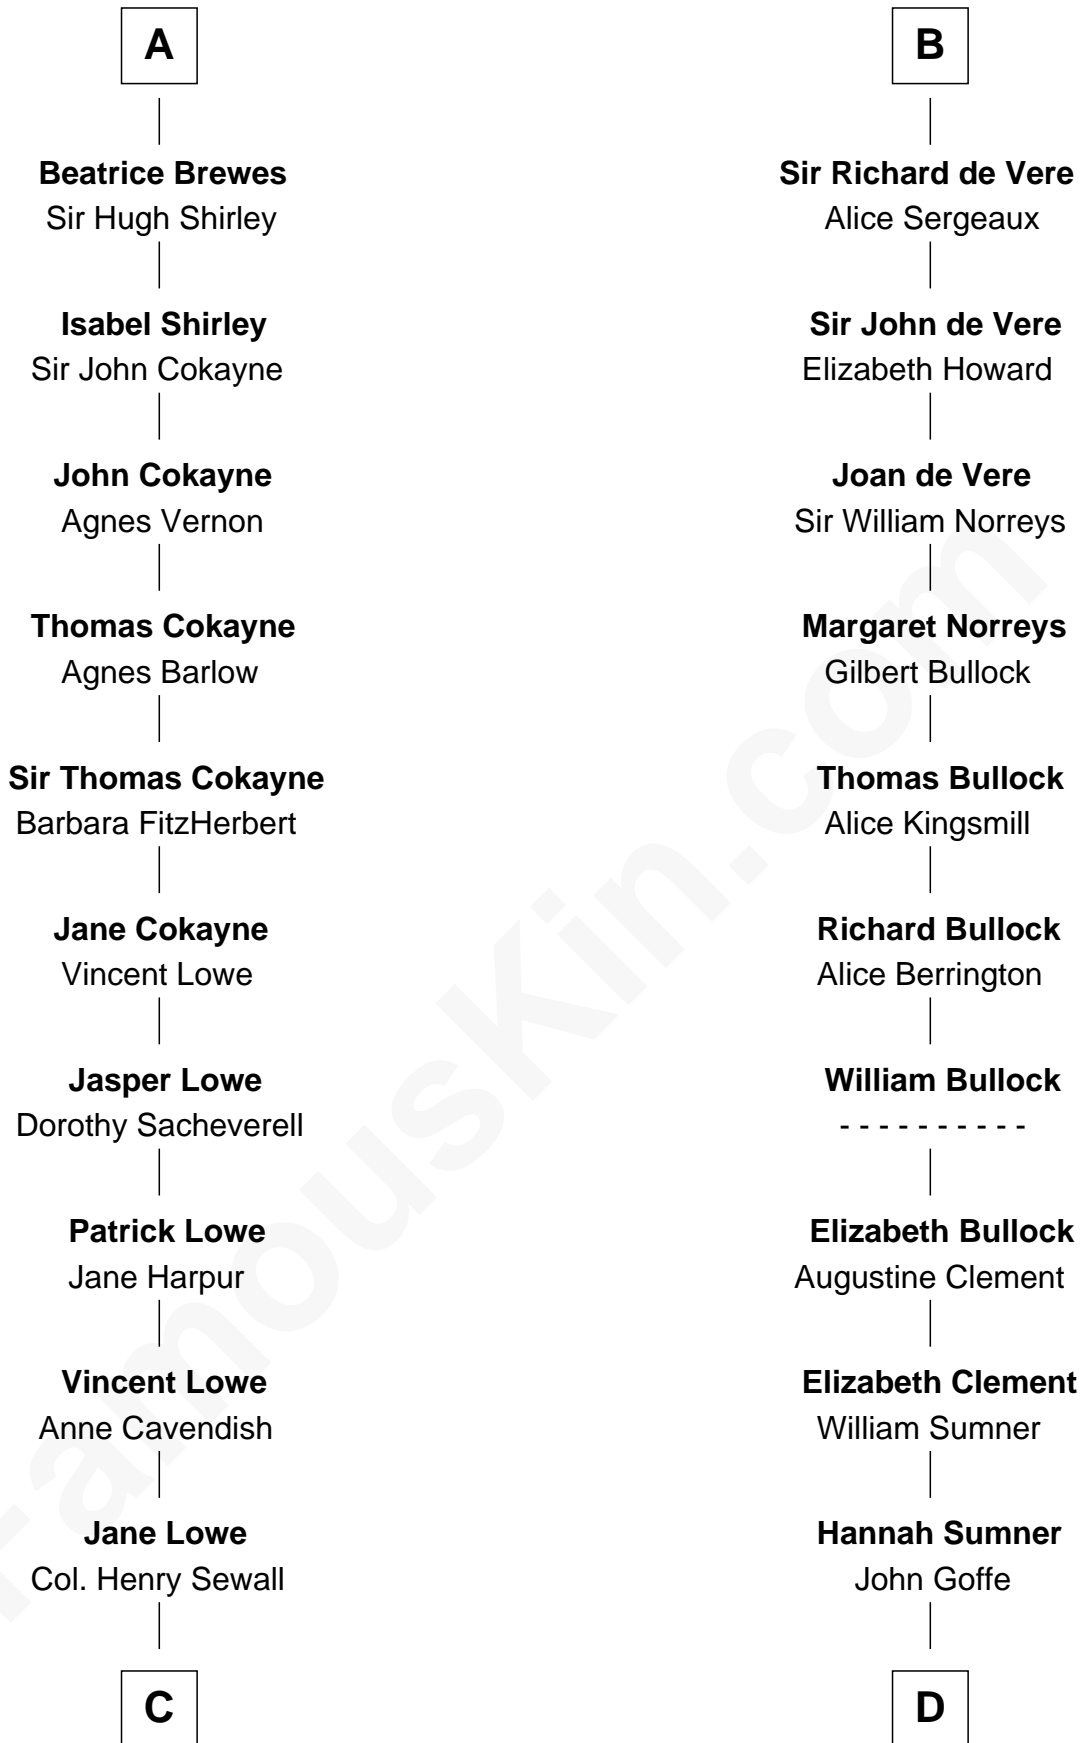

## Relationship Chart of

### Charles Carroll

*Signer of the Declaration of Independence*

19th cousin 1 time removed of

### Samuel Howard

*Boston Tea Party Participant*

**Robert Fitzrichard**

Maud de St. Liz

**C**

**Nicholas Sewall**  
Susanna Burgess

**Jane Sewall**  
Clement Brooke

**Elizabeth Brooke**  
Charles Carroll

**Charles Carroll**  
*Signer of Declaration of Independence*

**D**

**William Goffe**  
Abigail Richardson

**Martha Goffe**  
Ebenezer Howard

**Samuel Howard**  
*Boston Tea Party Participant*

FamousKin.com