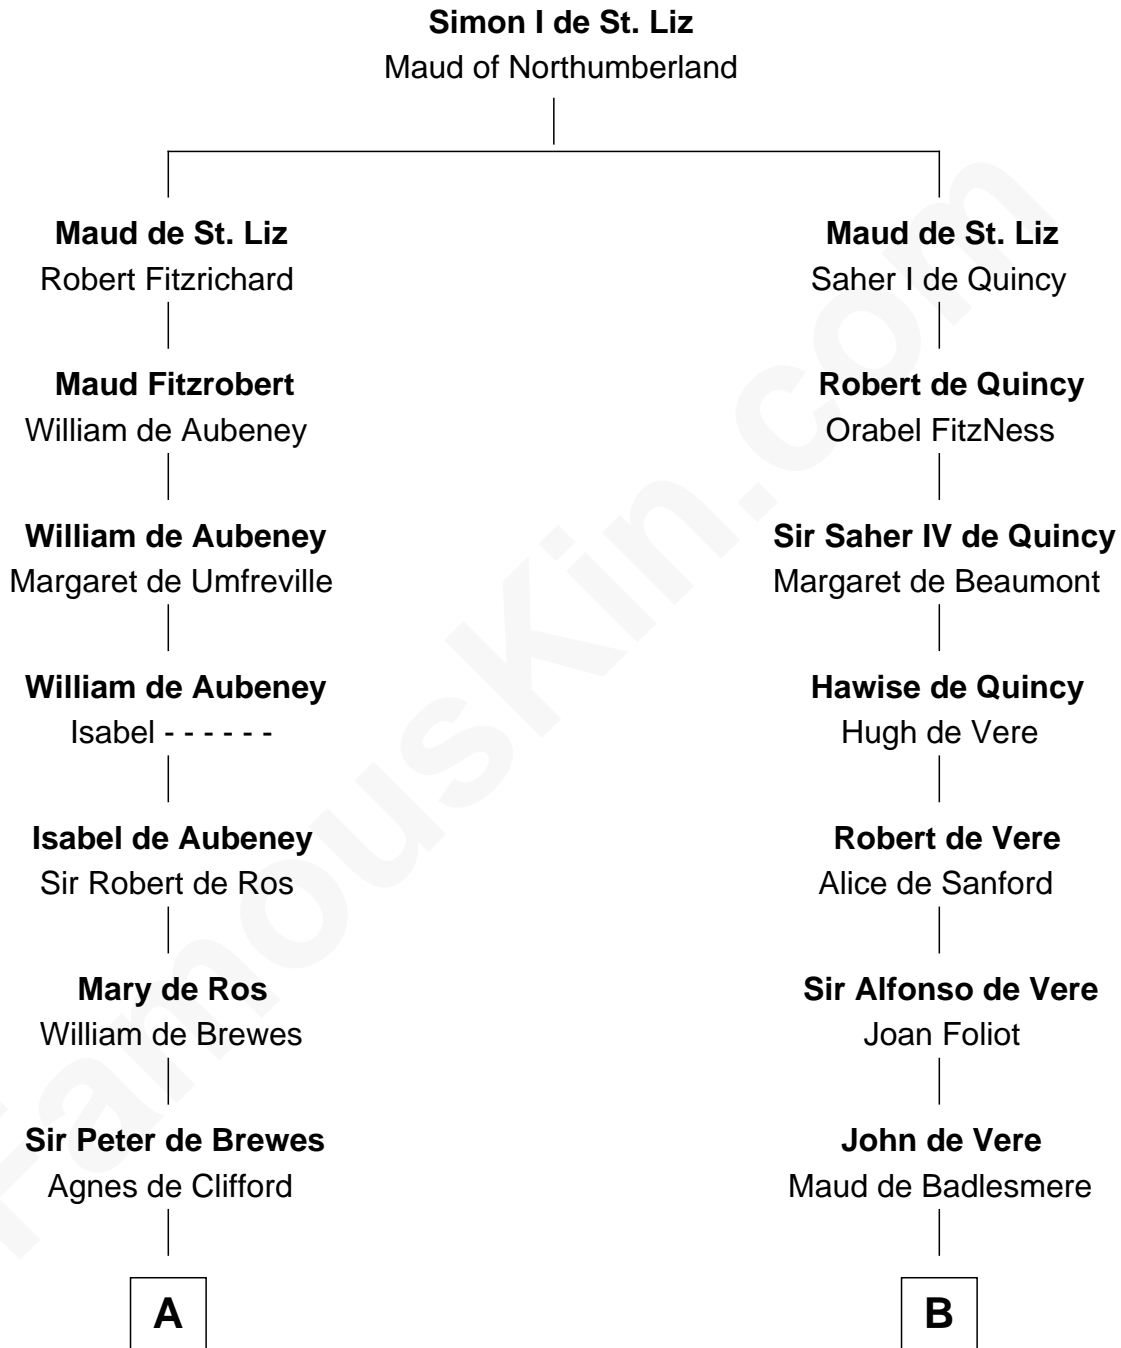

FamousKin.com

Relationship Chart of

Charles Carroll

Signer of the Declaration of Independence

20th cousin 1 time removed of

Samuel Howard

Boston Tea Party Participant

C

Jane Lowe
Col. Henry Sewall

Nicholas Sewall
Susanna Burgess

Jane Sewall
Clement Brooke

Elizabeth Brooke
Charles Carroll

Charles Carroll
Signer of Declaration of Independence

D

Hannah Sumner
John Goffe

William Goffe
Abigail Richardson