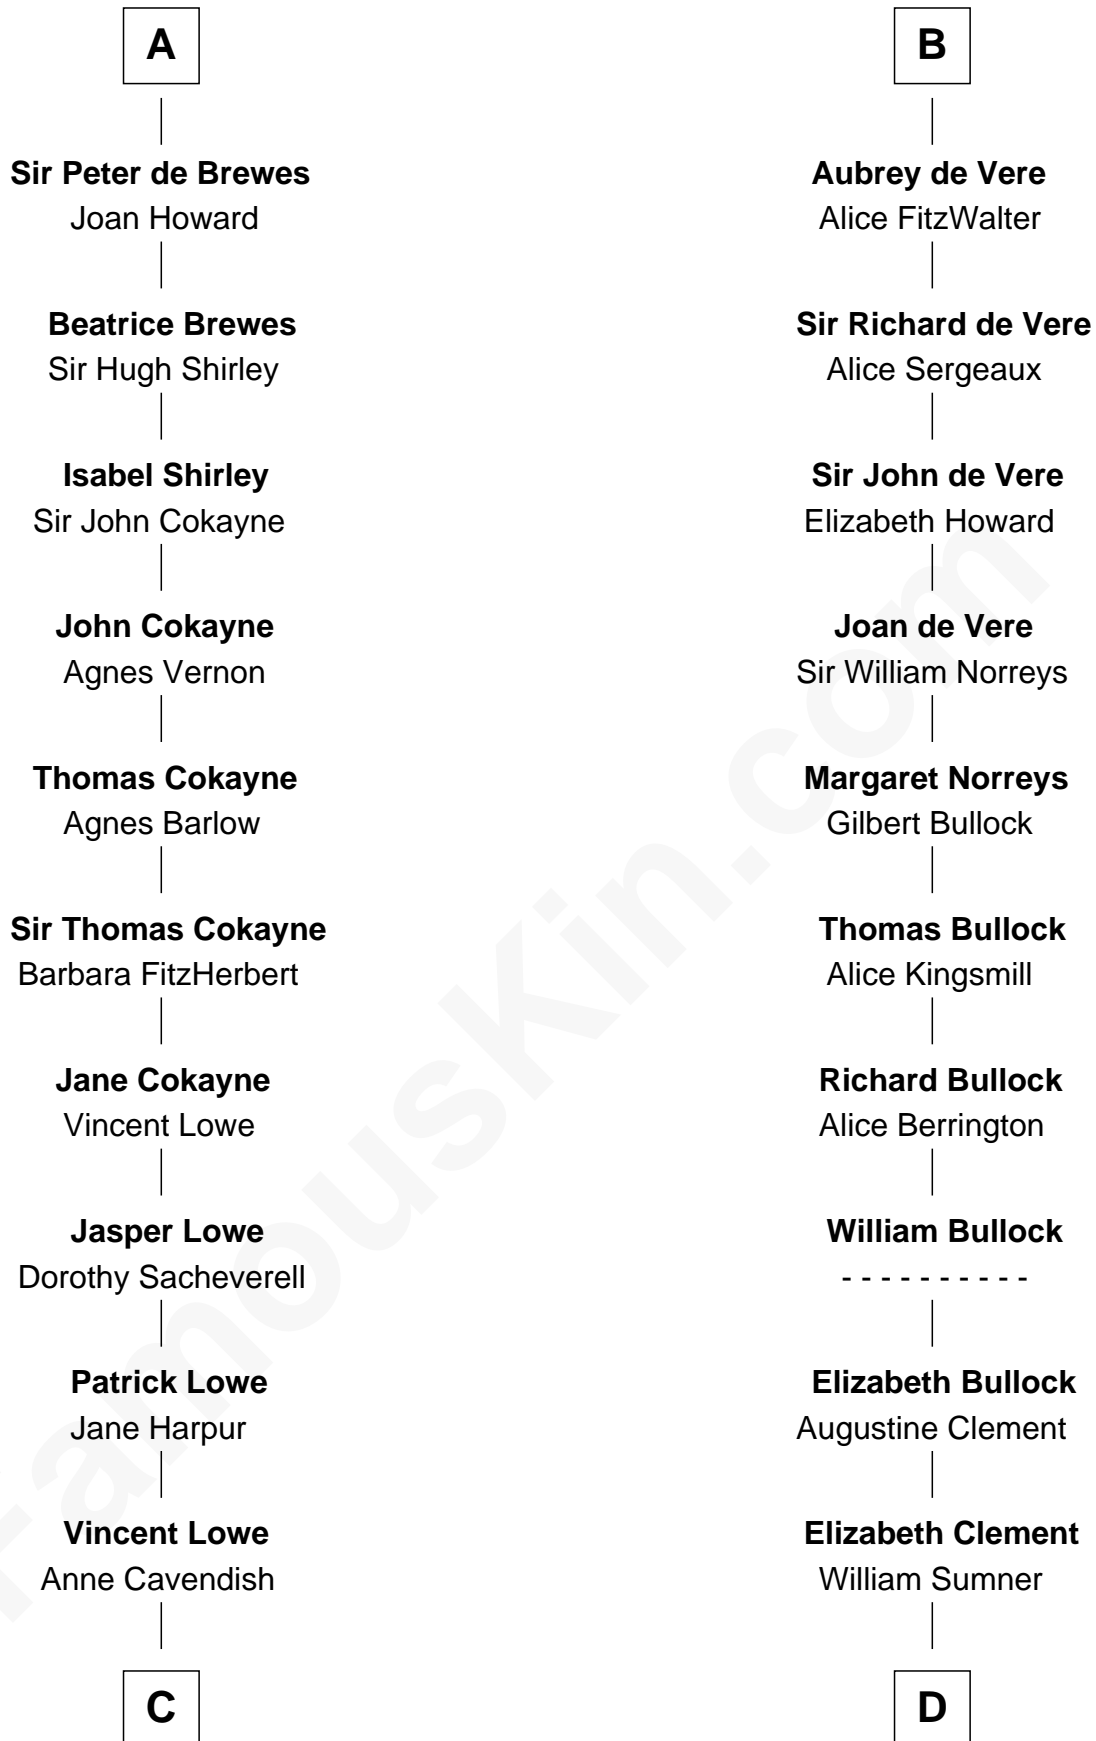

FamousKin.com

Relationship Chart of

Charles Carroll

Signer of the Declaration of Independence

20th cousin 1 time removed of

Samuel Howard

Boston Tea Party Participant

C

Jane Lowe
Col. Henry Sewall

Nicholas Sewall
Susanna Burgess

Jane Sewall
Clement Brooke

Elizabeth Brooke
Charles Carroll

Charles Carroll
Signer of Declaration of Independence

D

Hannah Sumner
John Goffe

William Goffe
Abigail Richardson

Martha Goffe
Ebenezer Howard

Samuel Howard
Boston Tea Party Participant

FamousKin.com