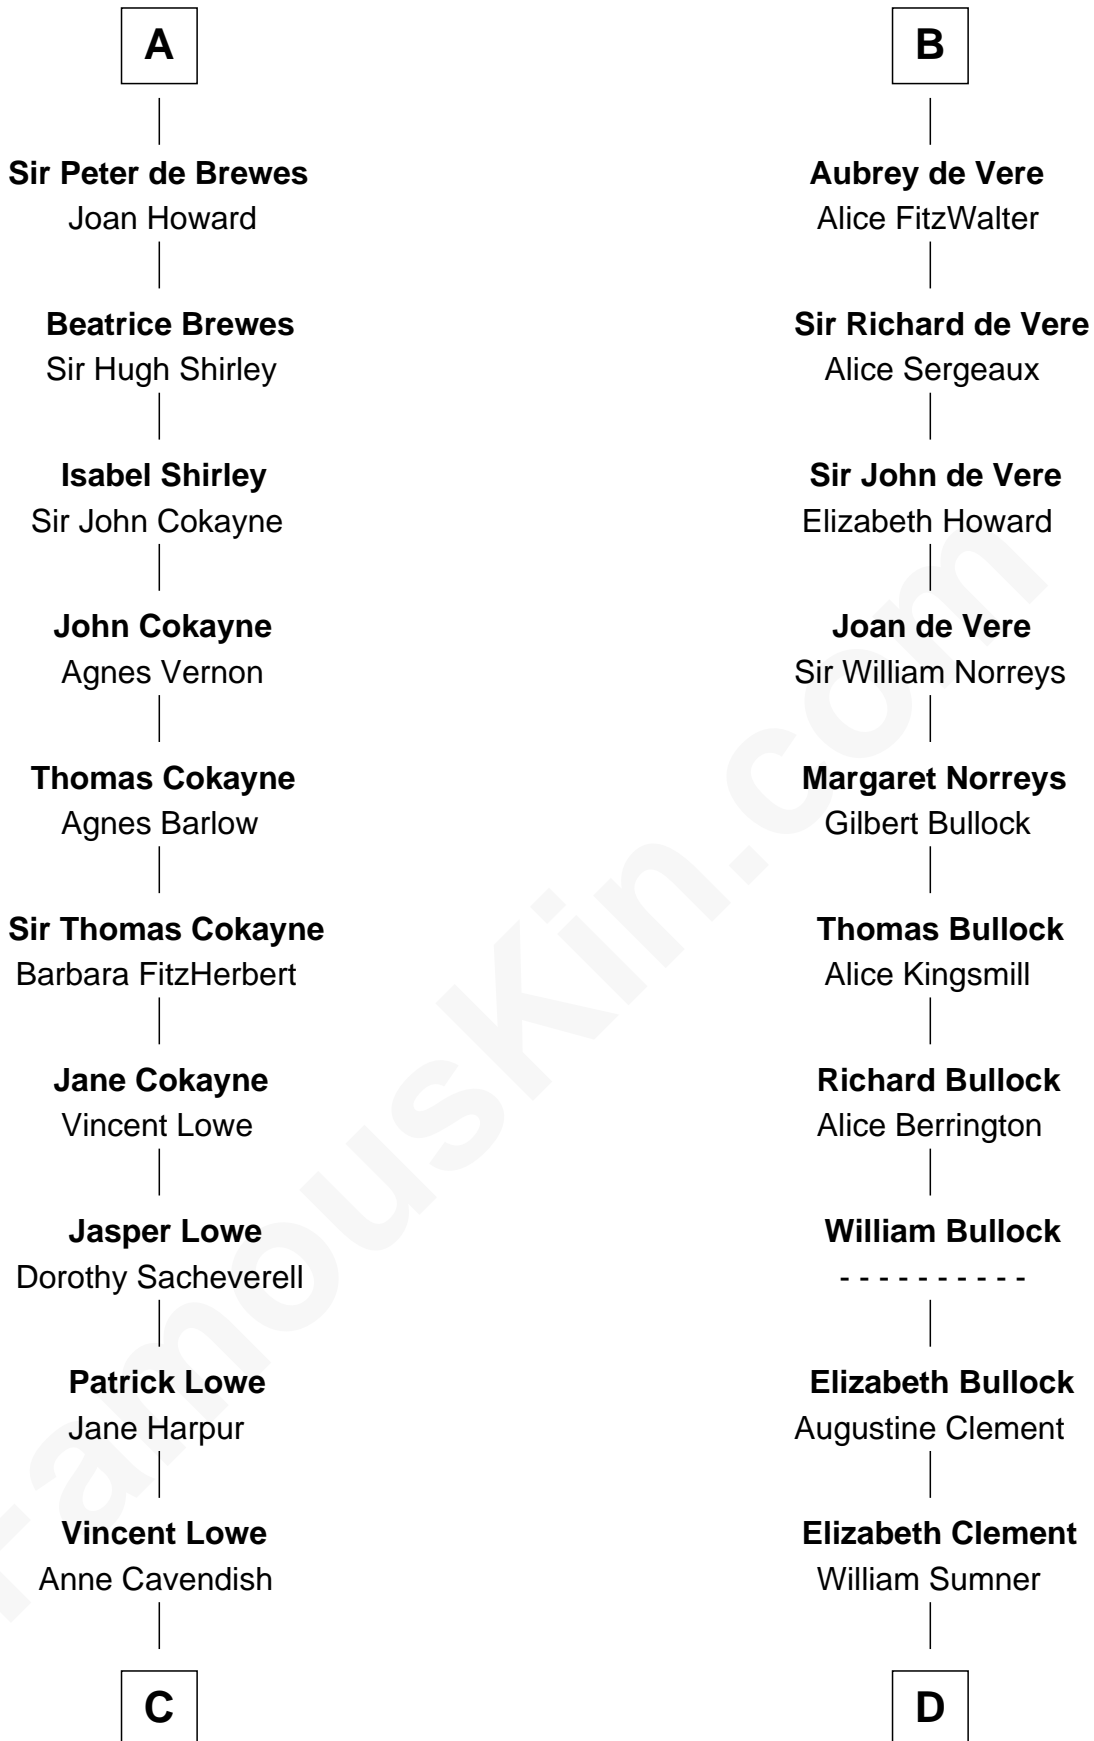

FamousKin.com

Relationship Chart of

Charles Carroll

Signer of the Declaration of Independence

20th cousin 1 time removed of

Samuel Howard

Boston Tea Party Participant

C

Jane Lowe

Col. Henry Sewall

Nicholas Sewall

Susanna Burgess

Jane Sewall

Clement Brooke

Elizabeth Brooke

Charles Carroll

Ebenezer Howard

Samuel Howard

Boston Tea Party Participant