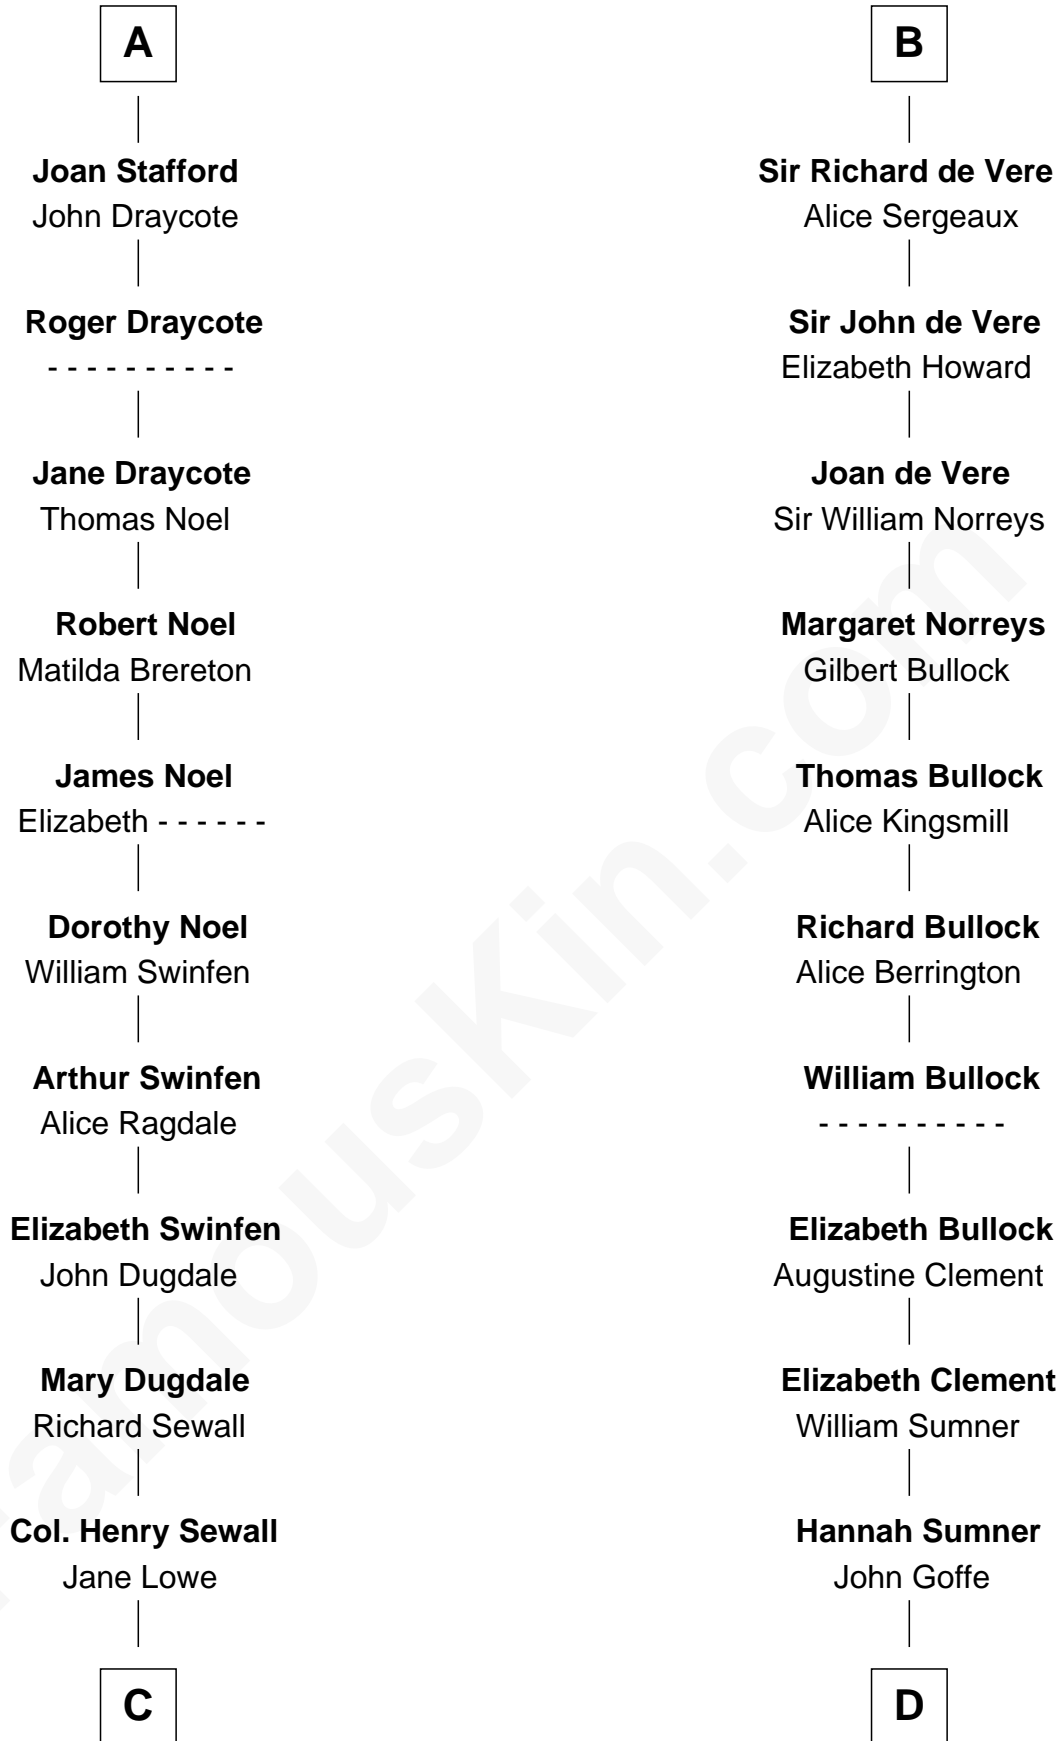

FamousKin.com

Relationship Chart of

Charles Carroll

Signer of the Declaration of Independence

19th cousin 1 time removed of

Samuel Howard

Boston Tea Party Participant

Hugh de Kevelioc
Bertrade de Montfort

C

Nicholas Sewall
Susanna Burgess

Jane Sewall
Clement Brooke

Elizabeth Brooke
Charles Carroll

Charles Carroll
Signer of Declaration of Independence

D

William Goffe
Abigail Richardson

Martha Goffe
Ebenezer Howard

Samuel Howard
Boston Tea Party Participant

FamousKin.com