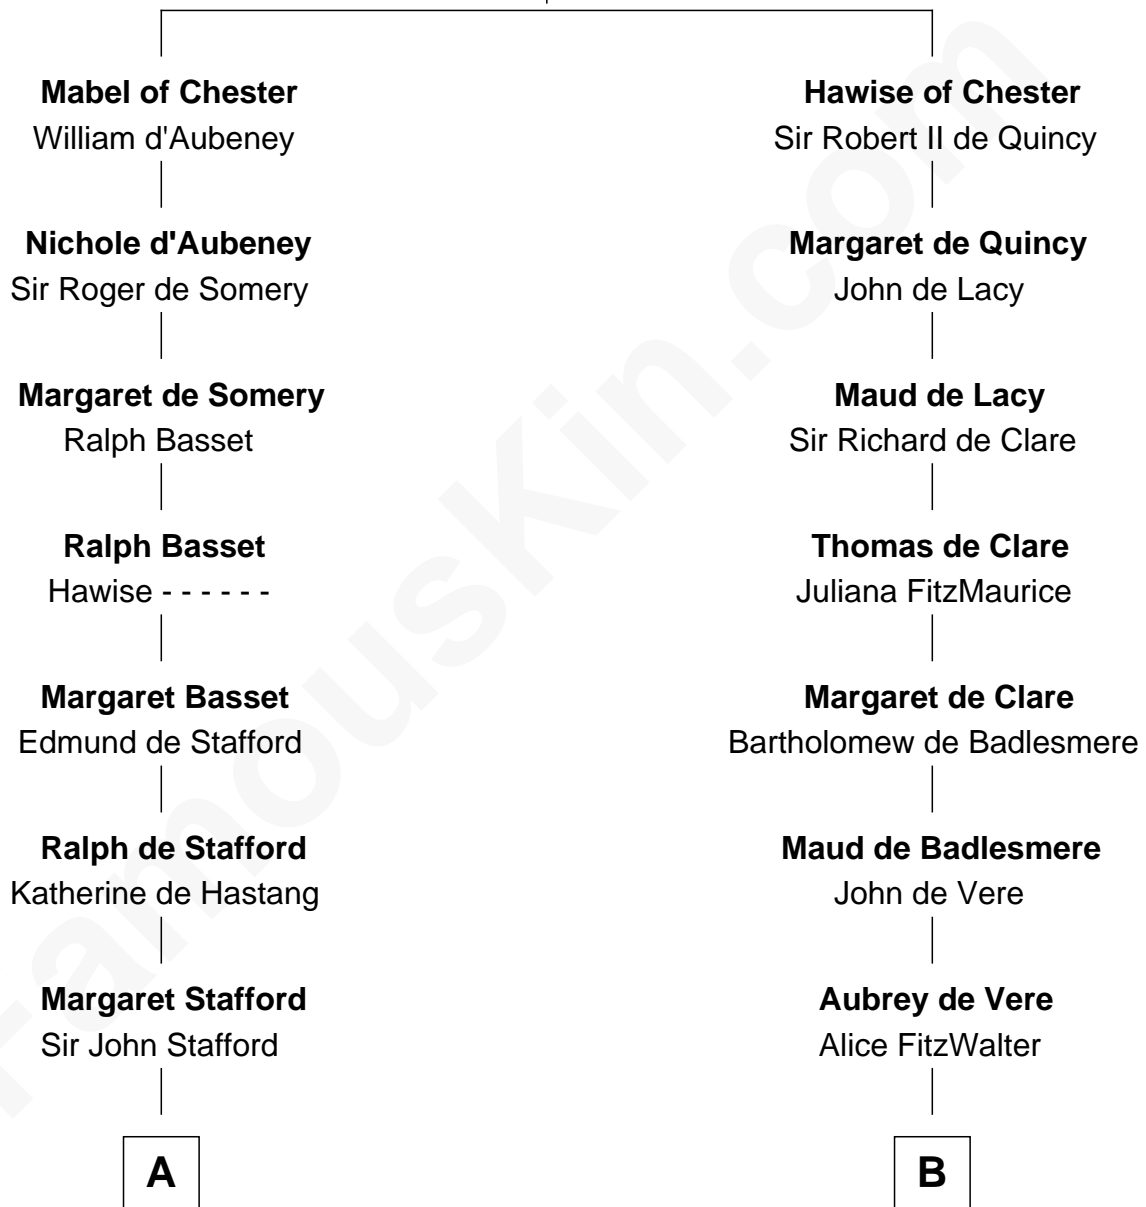

FamousKin.com

Relationship Chart of

Charles Carroll

Signer of the Declaration of Independence

19th cousin 1 time removed of

Samuel Howard

Boston Tea Party Participant

Hugh de Kevelioc
Bertrade de Montfort

C

Nicholas Sewall
Susanna Burgess

Jane Sewall
Clement Brooke

Elizabeth Brooke
Charles Carroll

Charles Carroll
Signer of Declaration of Independence

D

William Goffe
Abigail Richardson

Martha Goffe
Ebenezer Howard

Samuel Howard
Boston Tea Party Participant

FamousKin.com