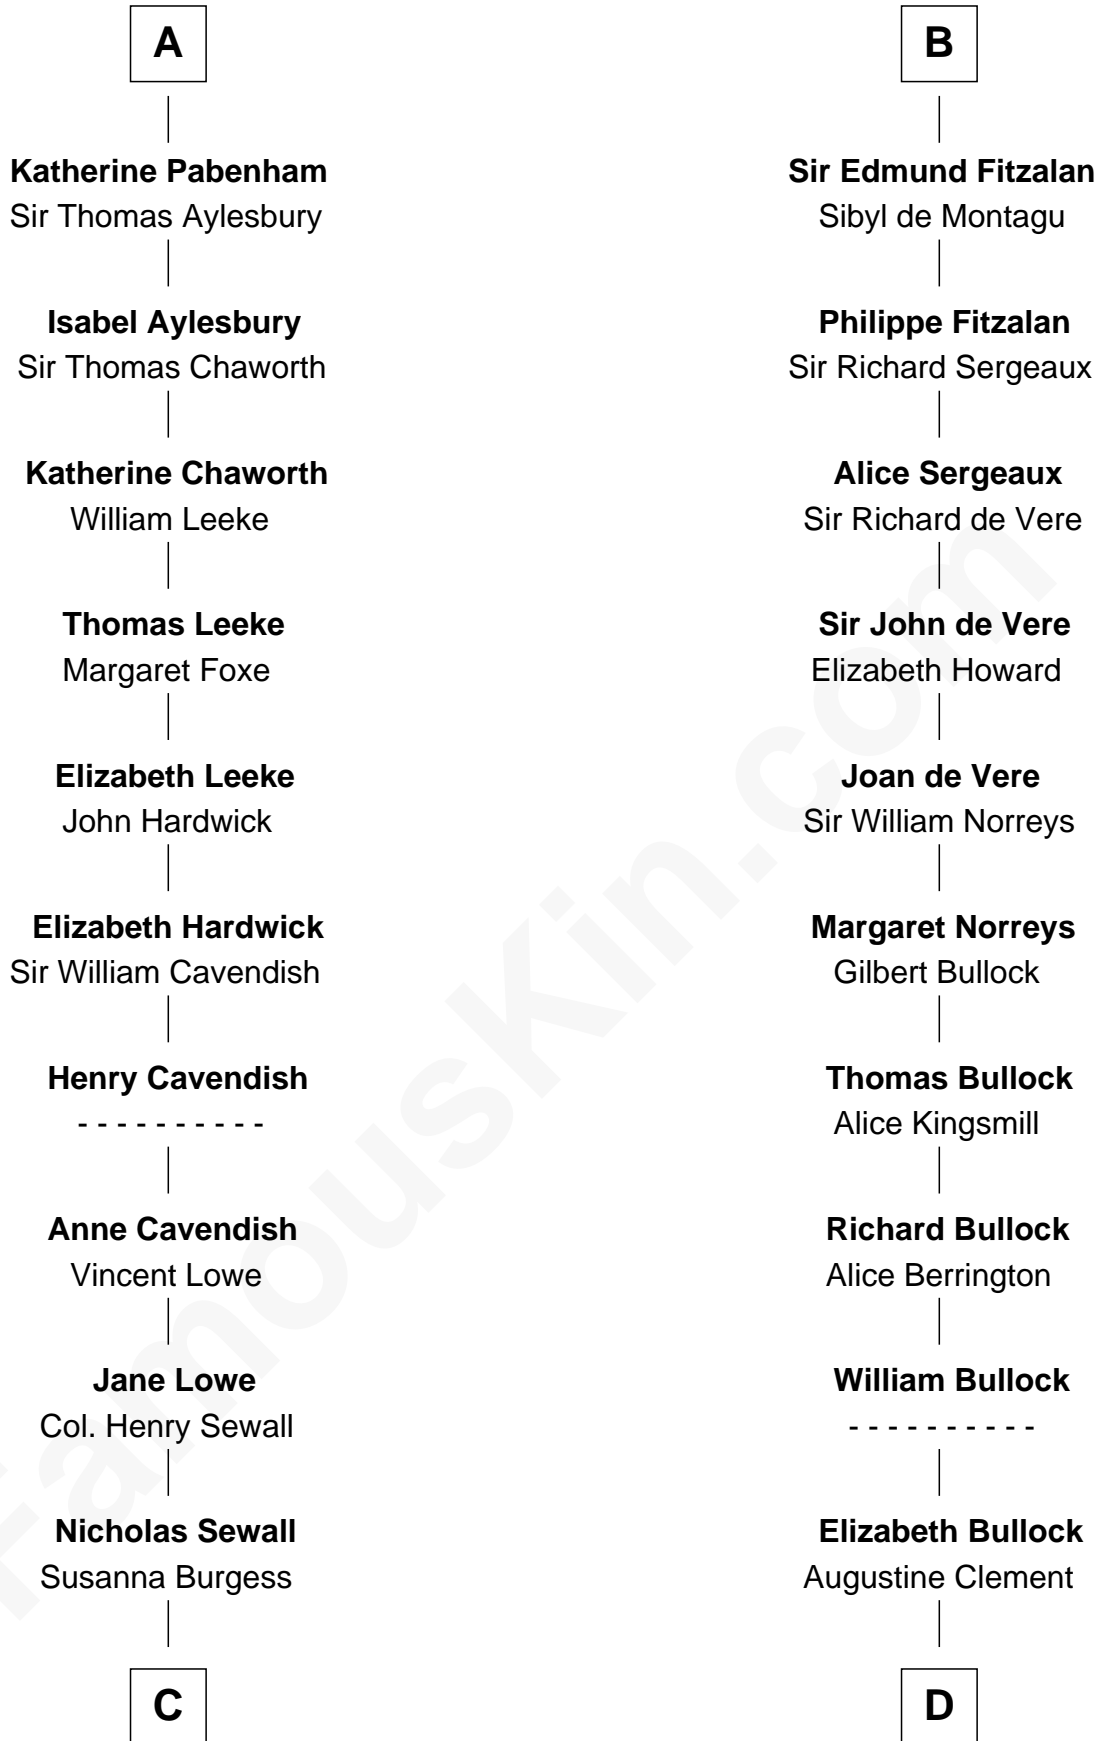

## Relationship Chart of

### Charles Carroll

*Signer of the Declaration of Independence*

19th cousin 2 times removed of

### Samuel Howard

*Boston Tea Party Participant*

**C**

**Jane Sewall**  
Clement Brooke

**Elizabeth Brooke**  
Charles Carroll

**Charles Carroll**

*Signer of Declaration of Independence*

**D**