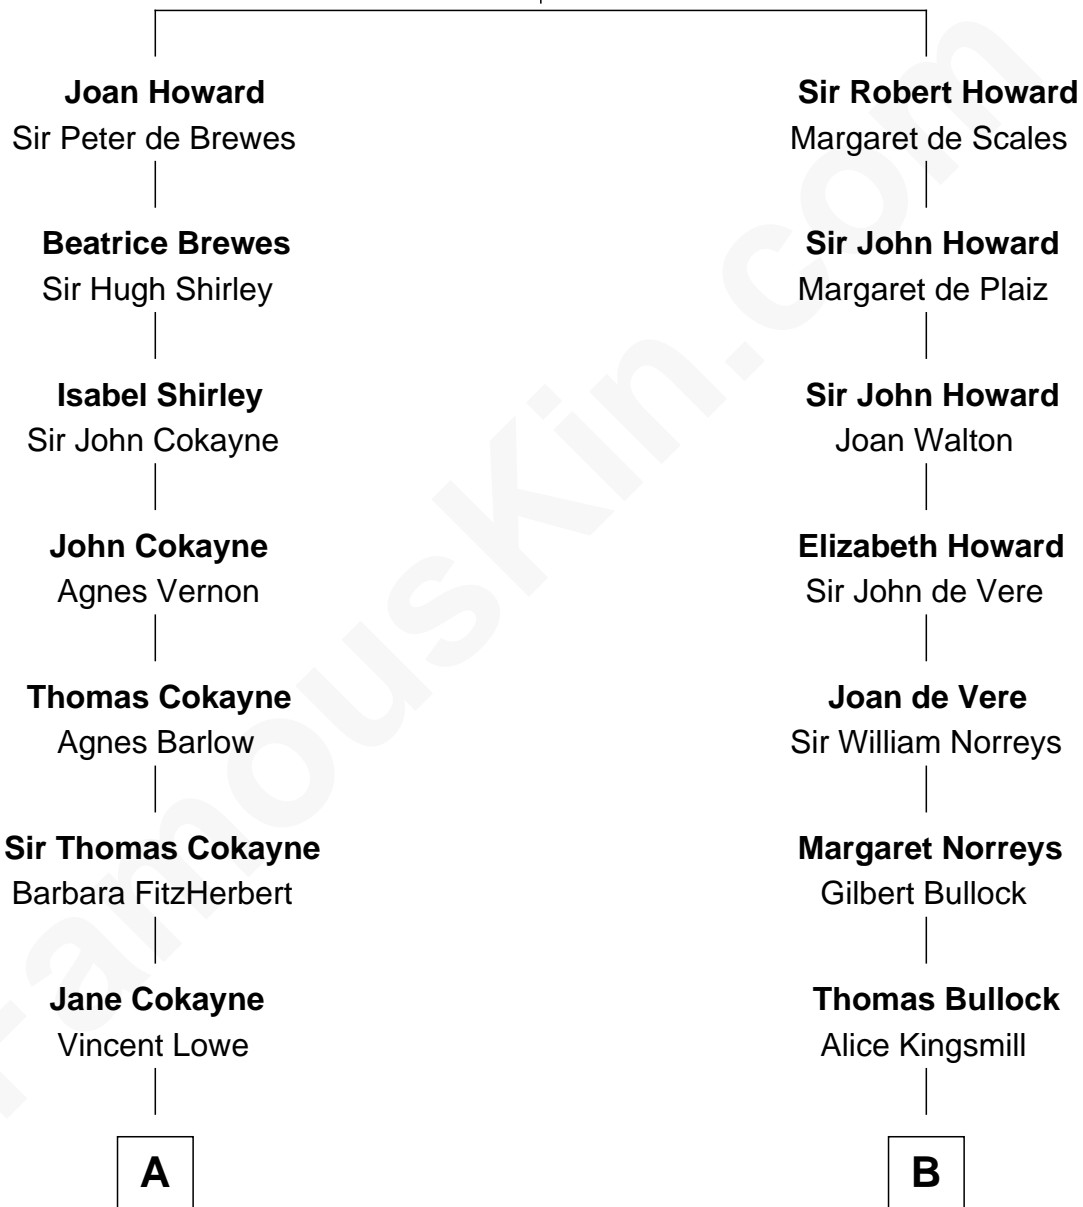

FamousKin.com

Relationship Chart of

Charles Carroll

Signer of the Declaration of Independence

14th cousin of

Samuel Howard

Boston Tea Party Participant

Sir John Howard

Alice de Bois

A

Jasper Lowe
Dorothy Sacheverell

Patrick Lowe
Jane Harpur

Vincent Lowe
Anne Cavendish

Jane Lowe
Col. Henry Sewall

Nicholas Sewall
Susanna Burgess

Jane Sewall
Clement Brooke