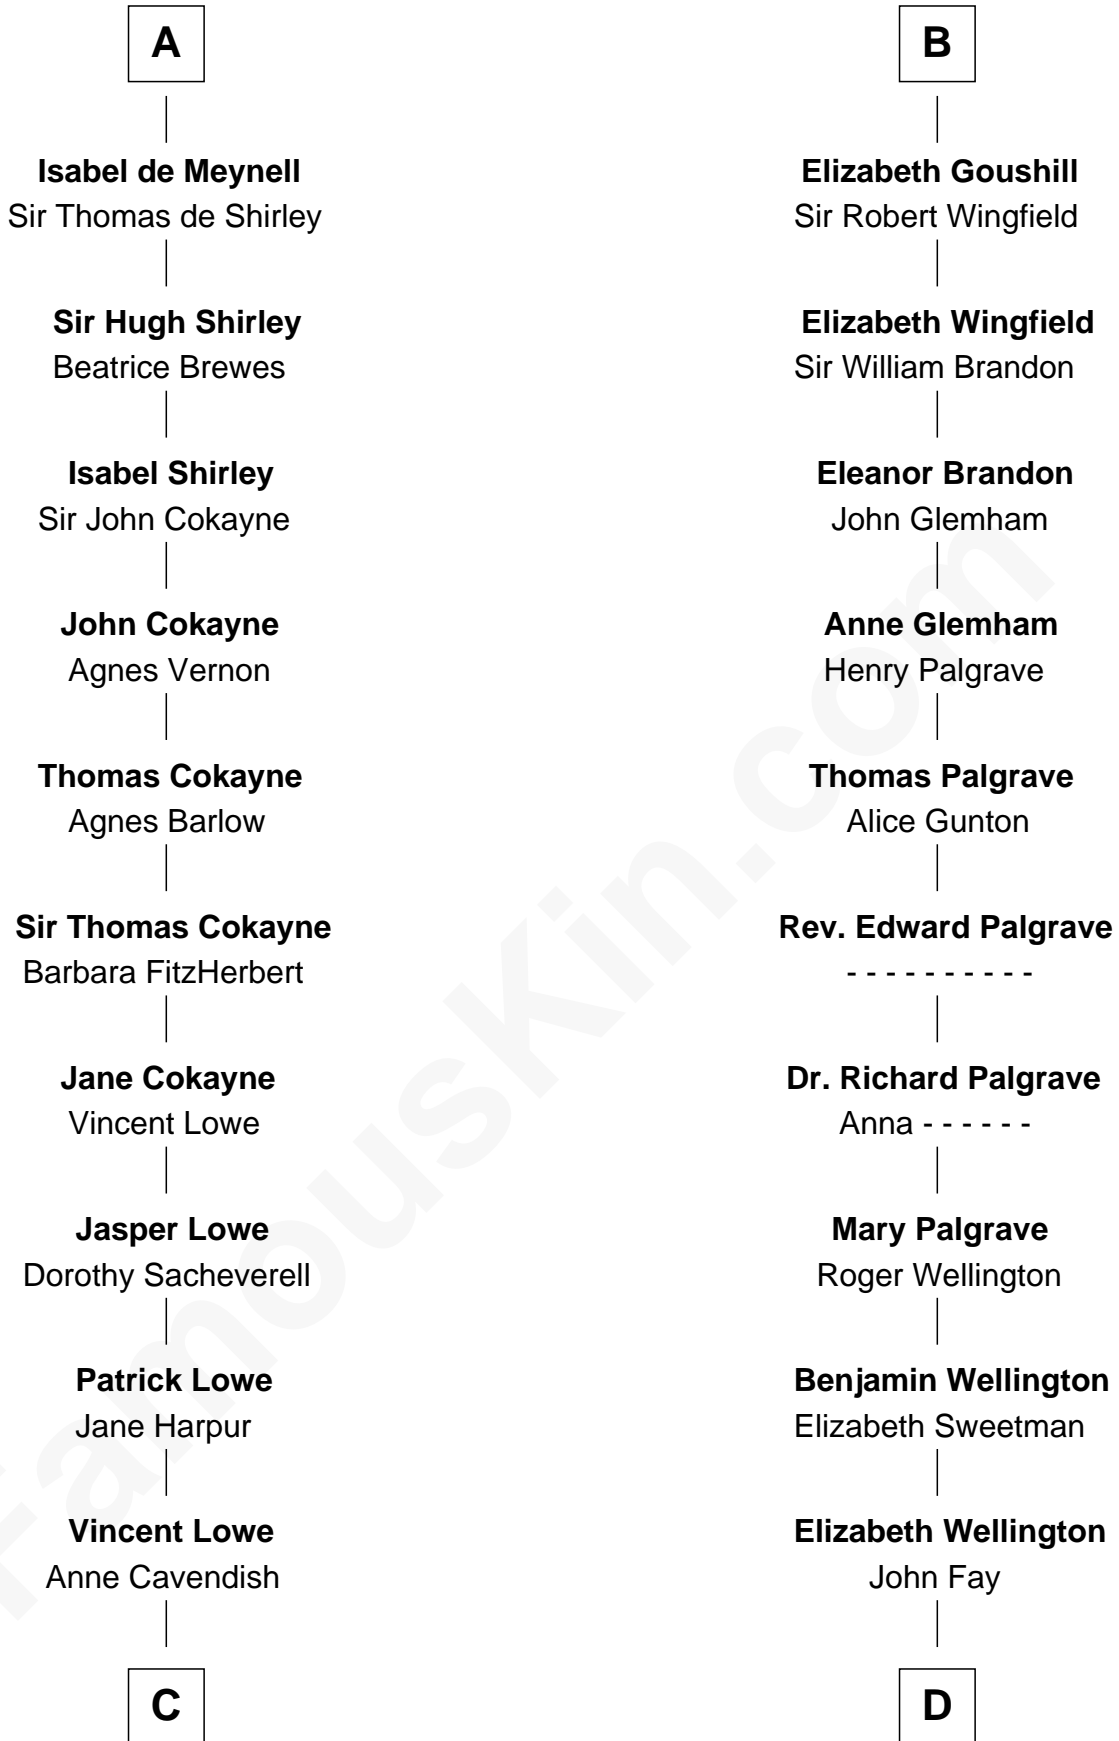

FamousKin.com

Relationship Chart of

Charles Carroll

Signer of the Declaration of Independence

19th cousin 2 times removed of

Eli Whitney

Inventor of the Cotton Gin

C

Jane Lowe
Col. Henry Sewall

Nicholas Sewall
Susanna Burgess

Jane Sewall
Clement Brooke

Elizabeth Brooke
Charles Carroll

Charles Carroll
Signer of Declaration of Independence

D

Benjamin Fay
Martha Miles

Elizabeth Fay
Eli Whitney

Eli Whitney
Inventor of the Cotton Gin

FamousKin.com