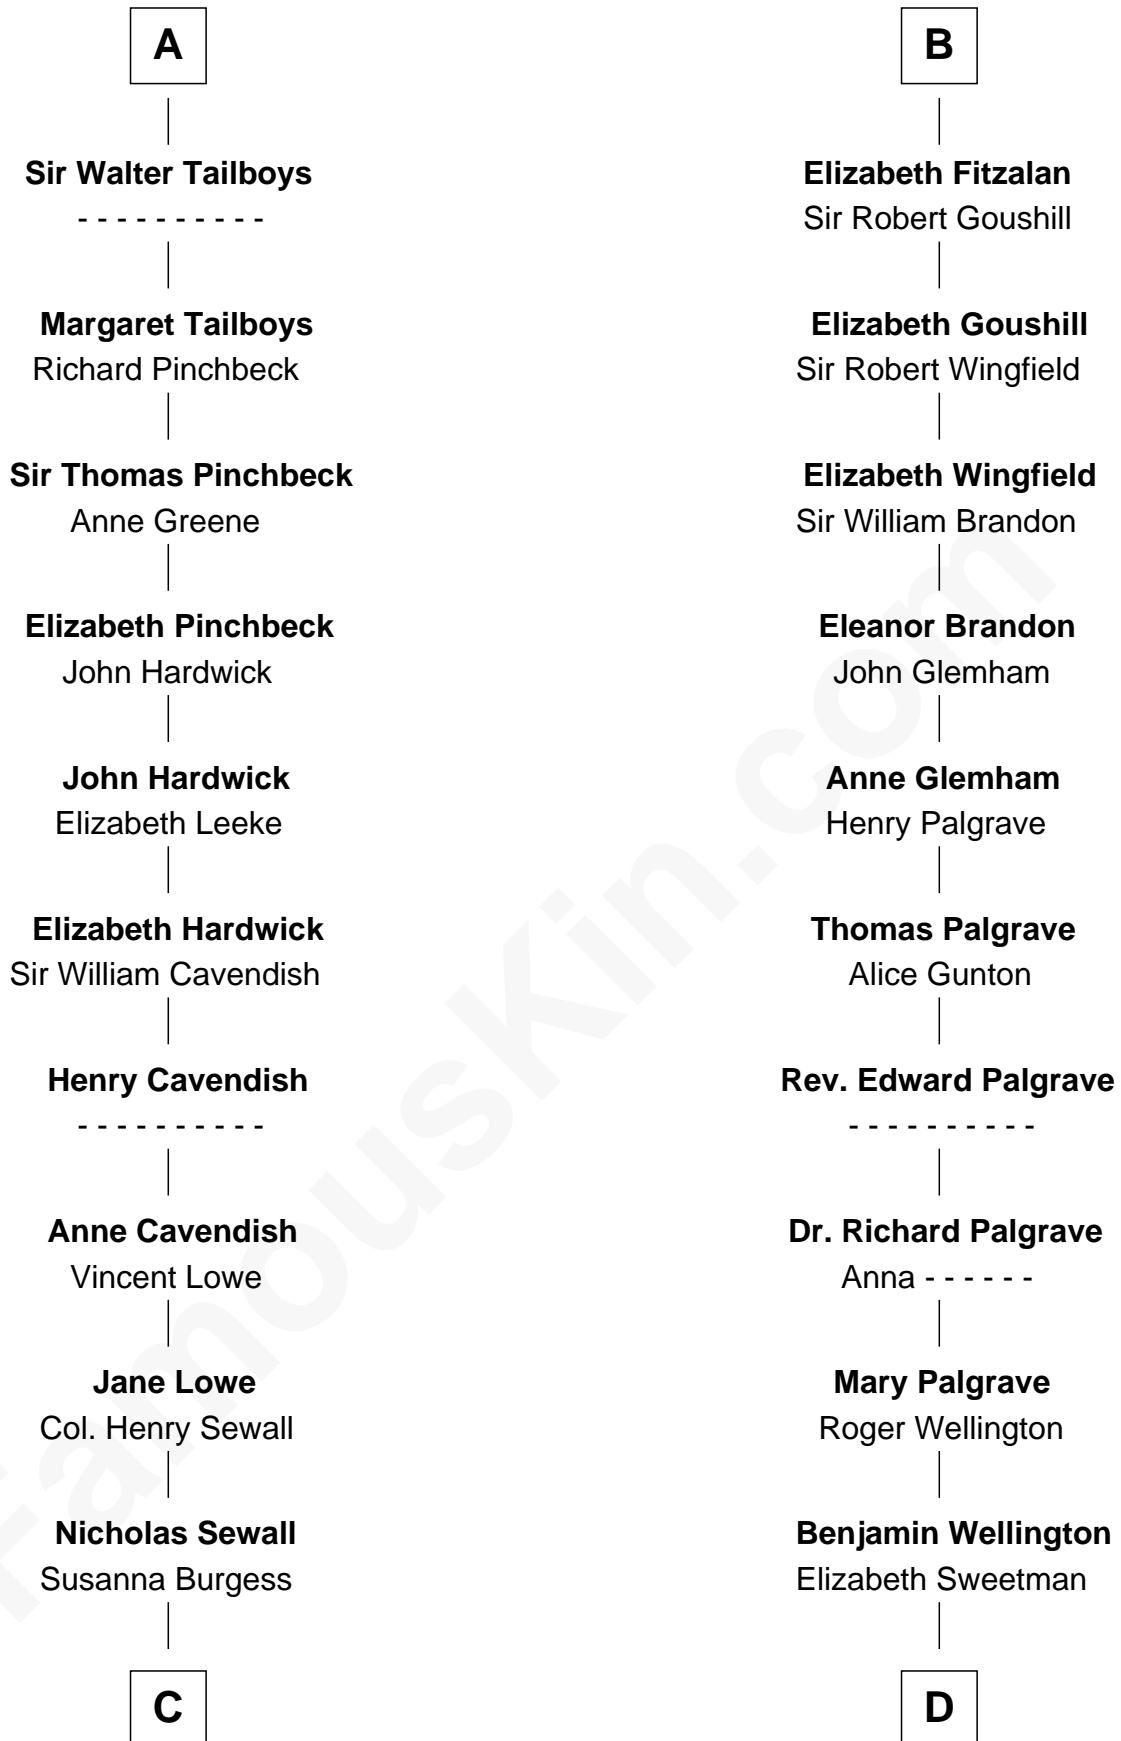

## Relationship Chart of

### Charles Carroll

*Signer of the Declaration of Independence*

19th cousin 1 time removed of

### Eli Whitney

*Inventor of the Cotton Gin*

**C**

**Jane Sewall**  
Clement Brooke

**Elizabeth Brooke**  
Charles Carroll

**Charles Carroll**  
*Signer of Declaration of Independence*

**D**

**Elizabeth Wellington**  
John Fay