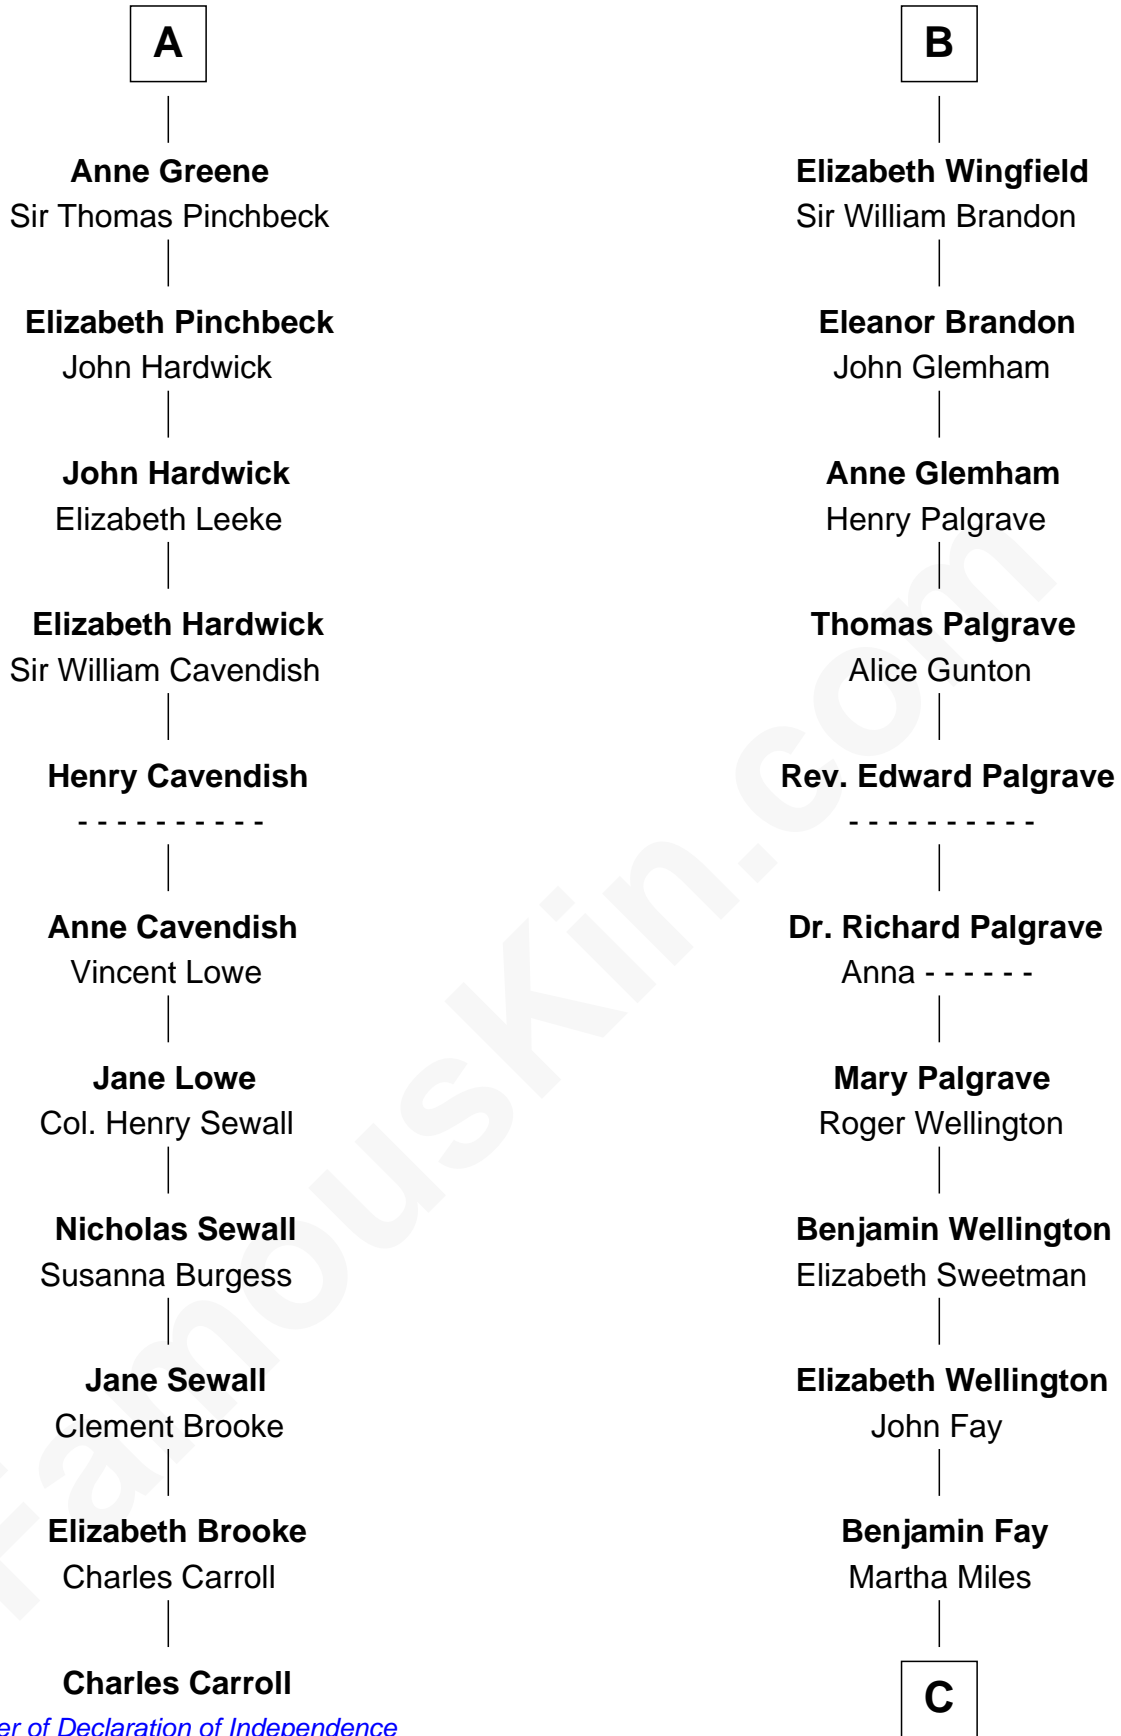

FamousKin.com

Relationship Chart of Charles Carroll

Signer of the Declaration of Independence

17th cousin 1 time removed of

Eli Whitney

Inventor of the Cotton Gin

C

—
Elizabeth Fay

Eli Whitney

—
Eli Whitney

Inventor of the Cotton Gin

FamousKin.com