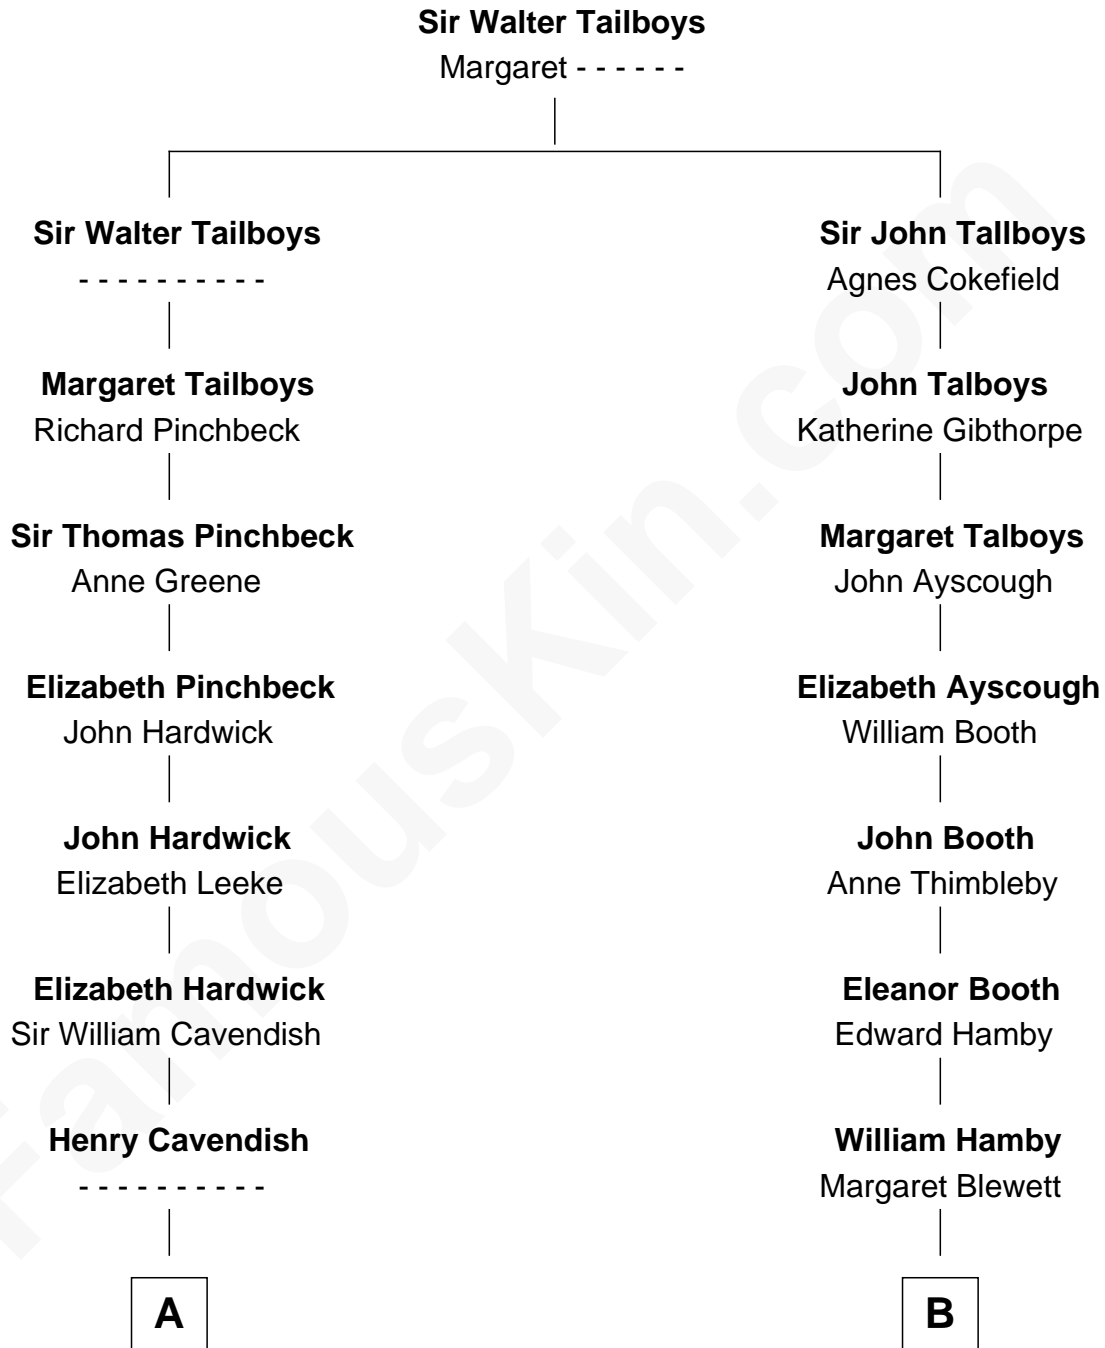

FamousKin.com

Relationship Chart of

Charles Carroll

Signer of the Declaration of Independence

12th cousin 4 times removed of

Franklin D. Roosevelt
32nd U.S. President

A

Anne Cavendish

Vincent Lowe

Jane Lowe

Col. Henry Sewall

Nicholas Sewall

Susanna Burgess

Jane Sewall

Clement Brooke

Elizabeth Brooke