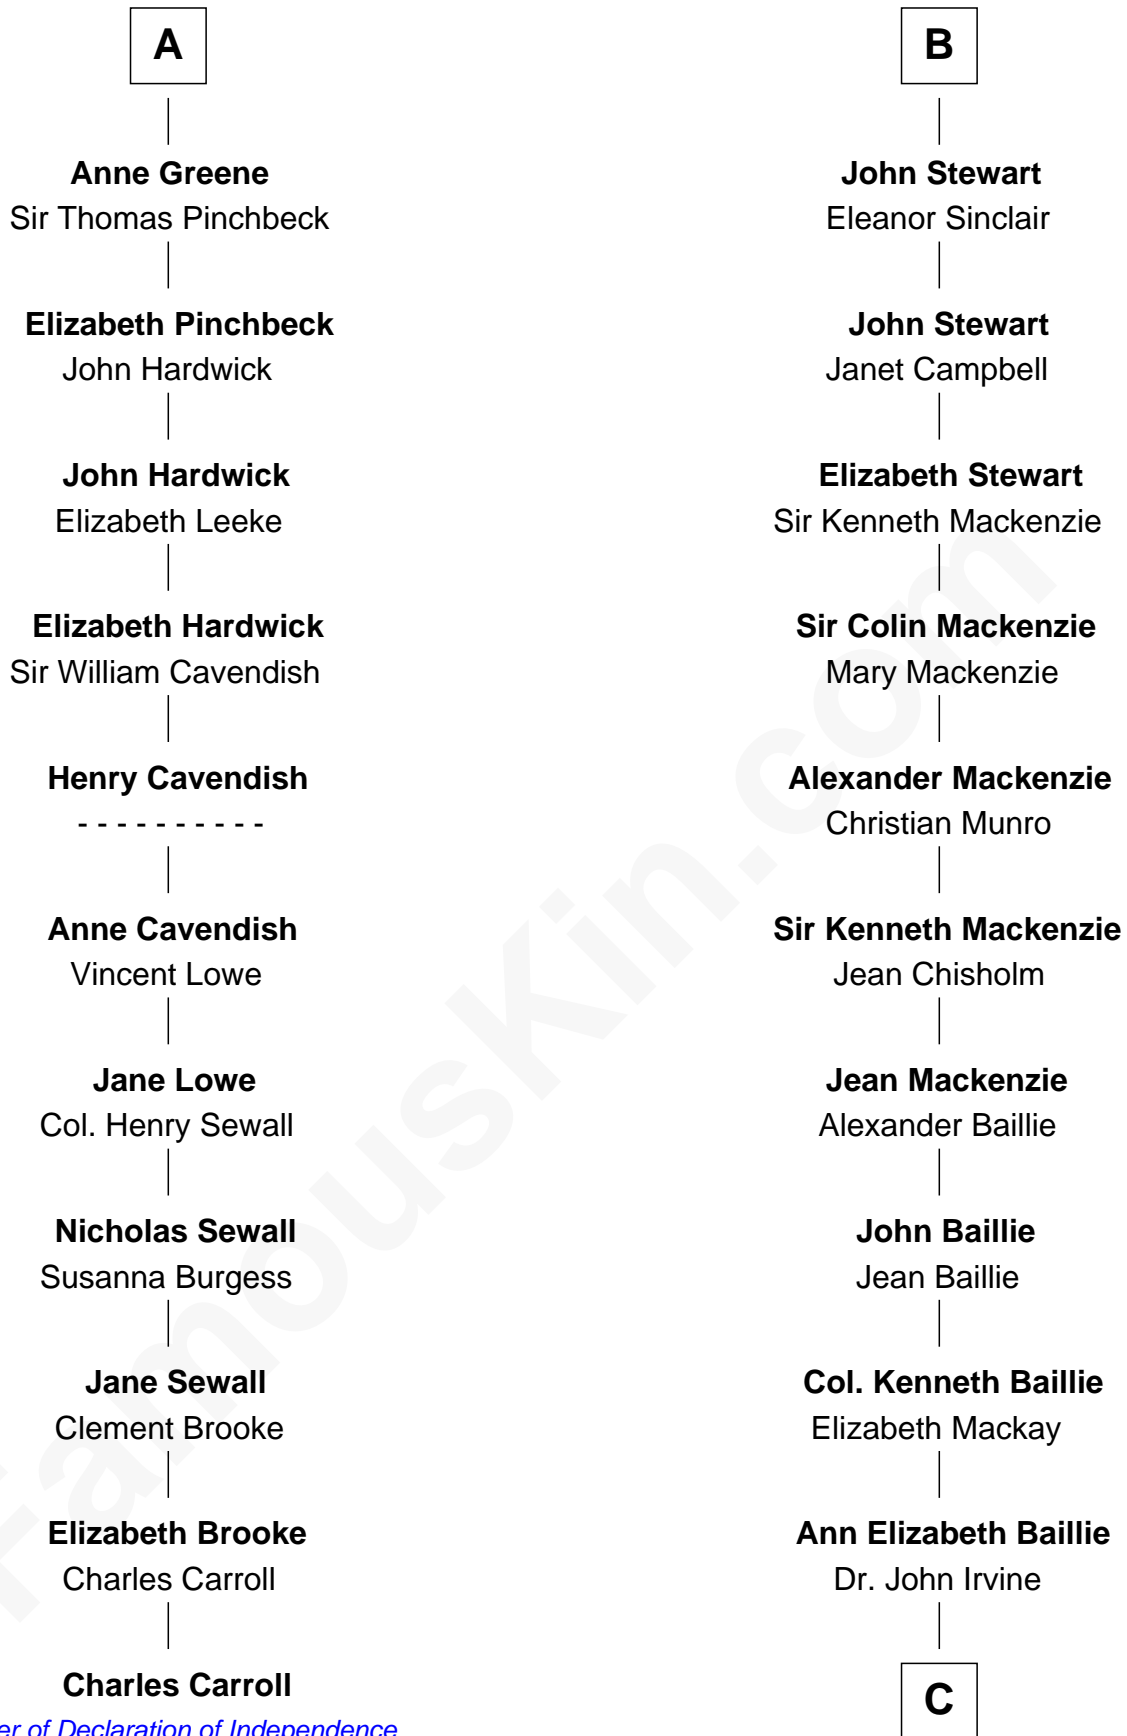

FamousKin.com

Relationship Chart of

Charles Carroll

Signer of the Declaration of Independence

17th cousin 4 times removed of

Eleanor Roosevelt

First Lady of President Franklin D. Roosevelt

C

Anne Irvine

James Bulloch

James Stephens Bulloch

Martha Stewart

Martha Bulloch

Theodore Roosevelt

Elliott Roosevelt

Anna Rebecca Hall

Eleanor Roosevelt

First Lady of Franklin Roosevelt

FamousKin.com