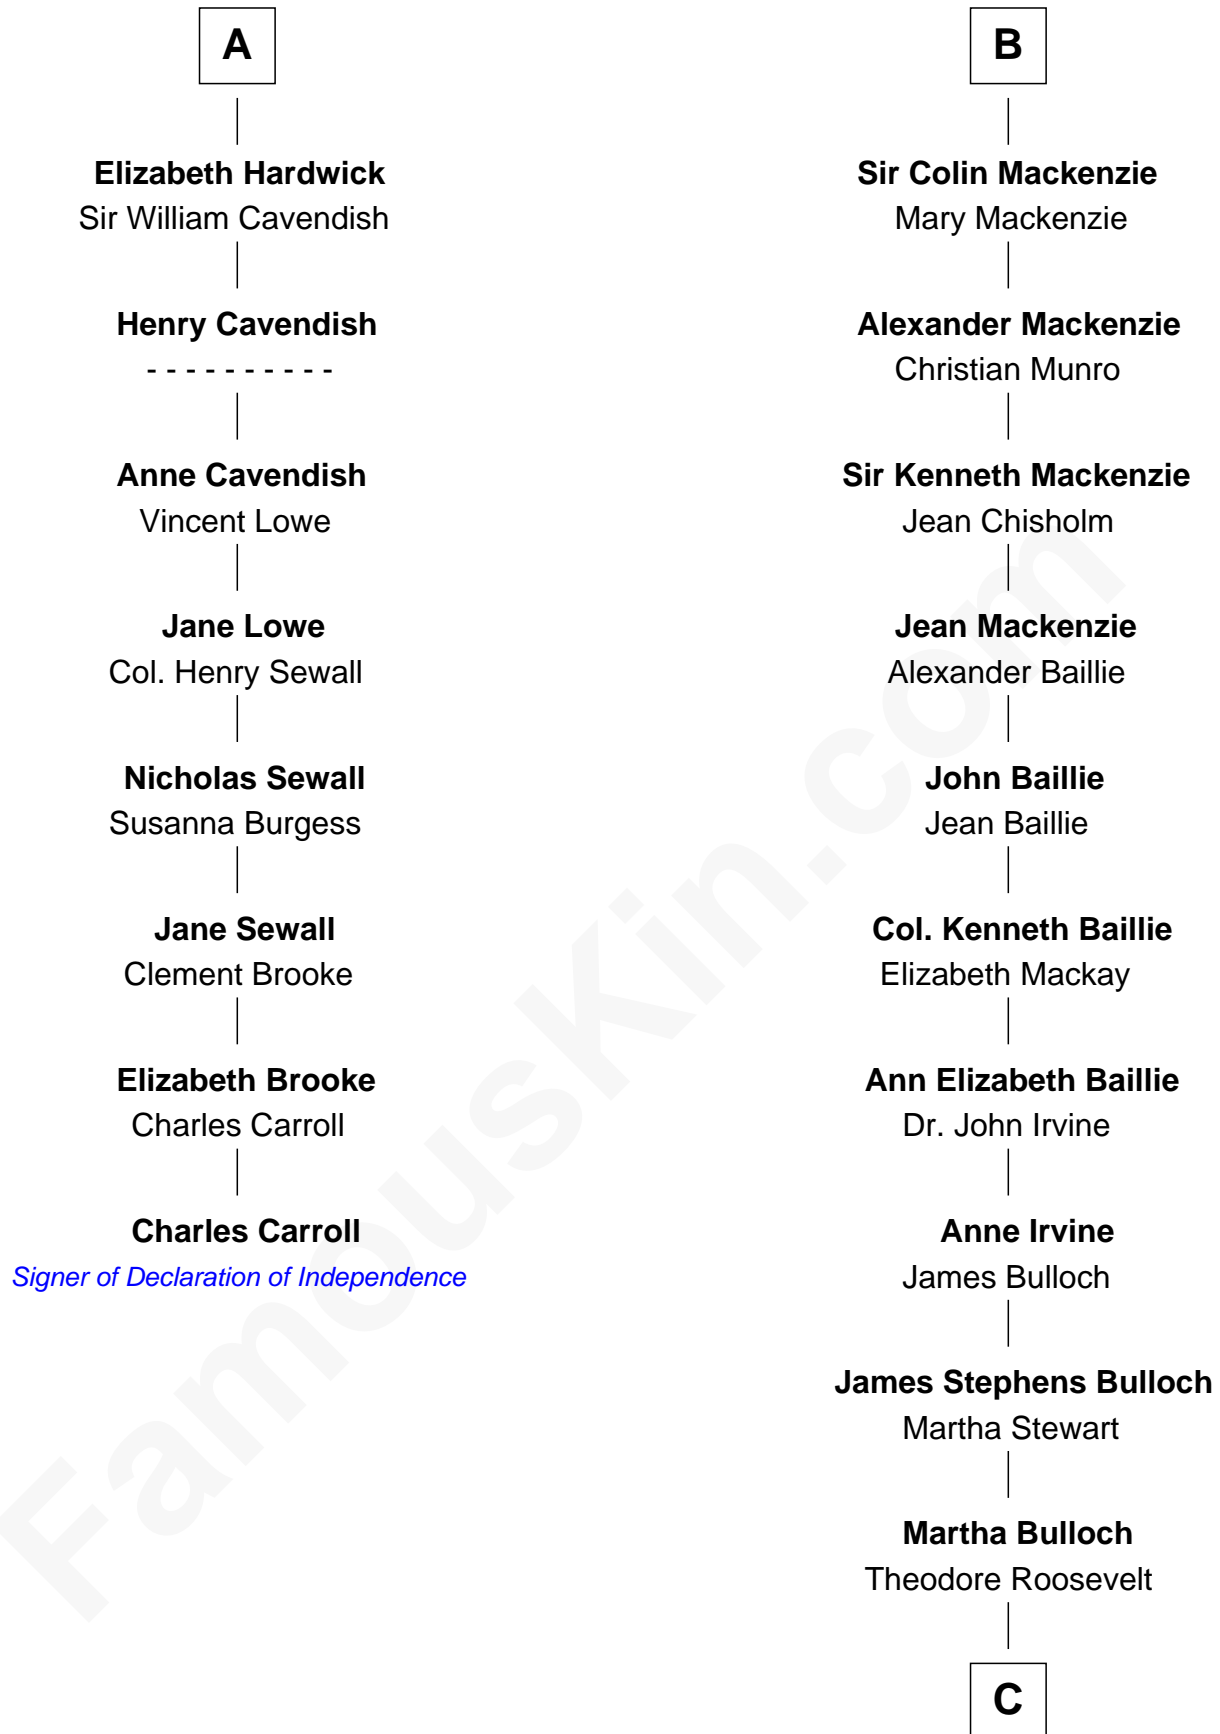

FamousKin.com

Relationship Chart of

Charles Carroll

Signer of the Declaration of Independence

14th cousin 4 times removed of

Eleanor Roosevelt

First Lady of President Franklin D. Roosevelt

Edmund Fitzalan

Alice de Warenne

C

Elliott Roosevelt
Anna Rebecca Hall

Eleanor Roosevelt
First Lady of Franklin Roosevelt

FamousKin.com