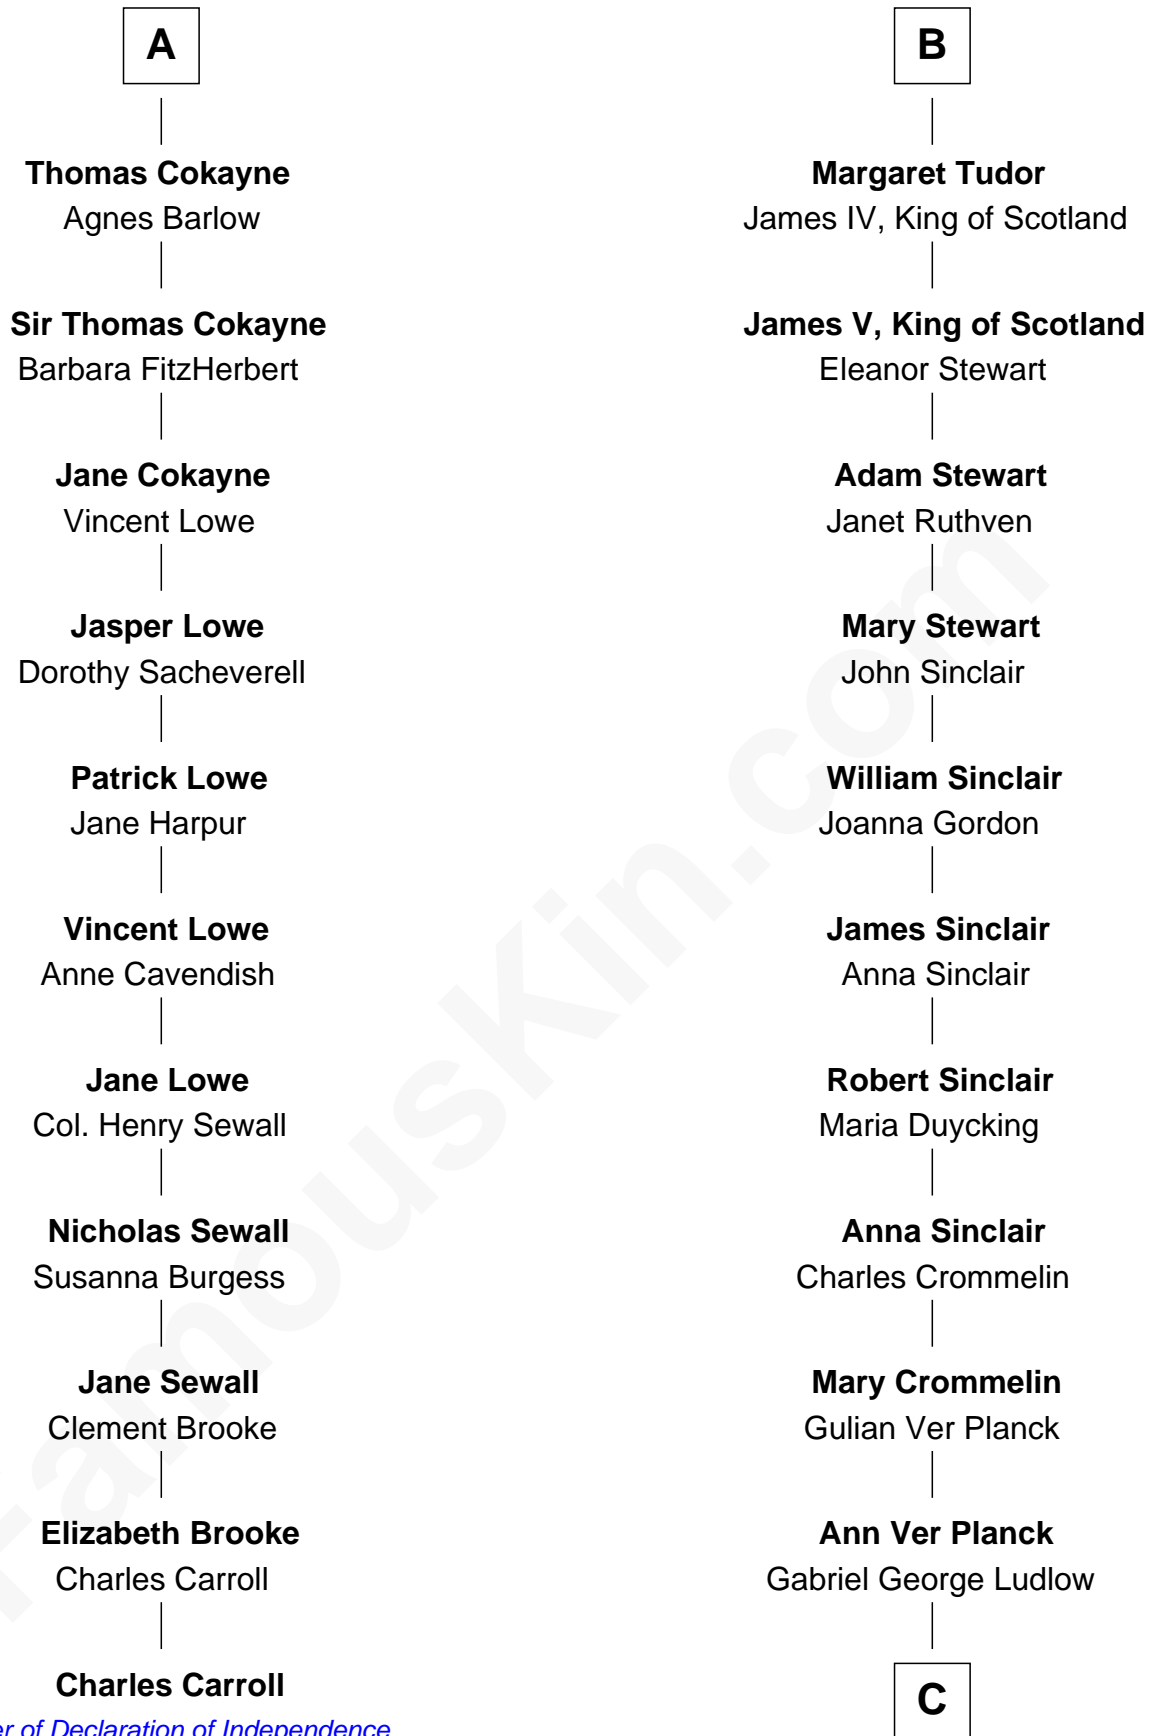

FamousKin.com

Relationship Chart of

Charles Carroll

Signer of the Declaration of Independence

17th cousin 4 times removed of

Eleanor Roosevelt

First Lady of President Franklin D. Roosevelt

C

|
Gabriel Ver Planck Ludlow

Elizabeth A. Hunter

|
Dr. Edward Hunter Ludlow

Elizabeth Livingston

|
Mary Livingston Ludlow

Valentine Gill Hall

|
Anna Rebecca Hall

Elliott Roosevelt

|
Eleanor Roosevelt

First Lady of Franklin Roosevelt

FamousKin.com