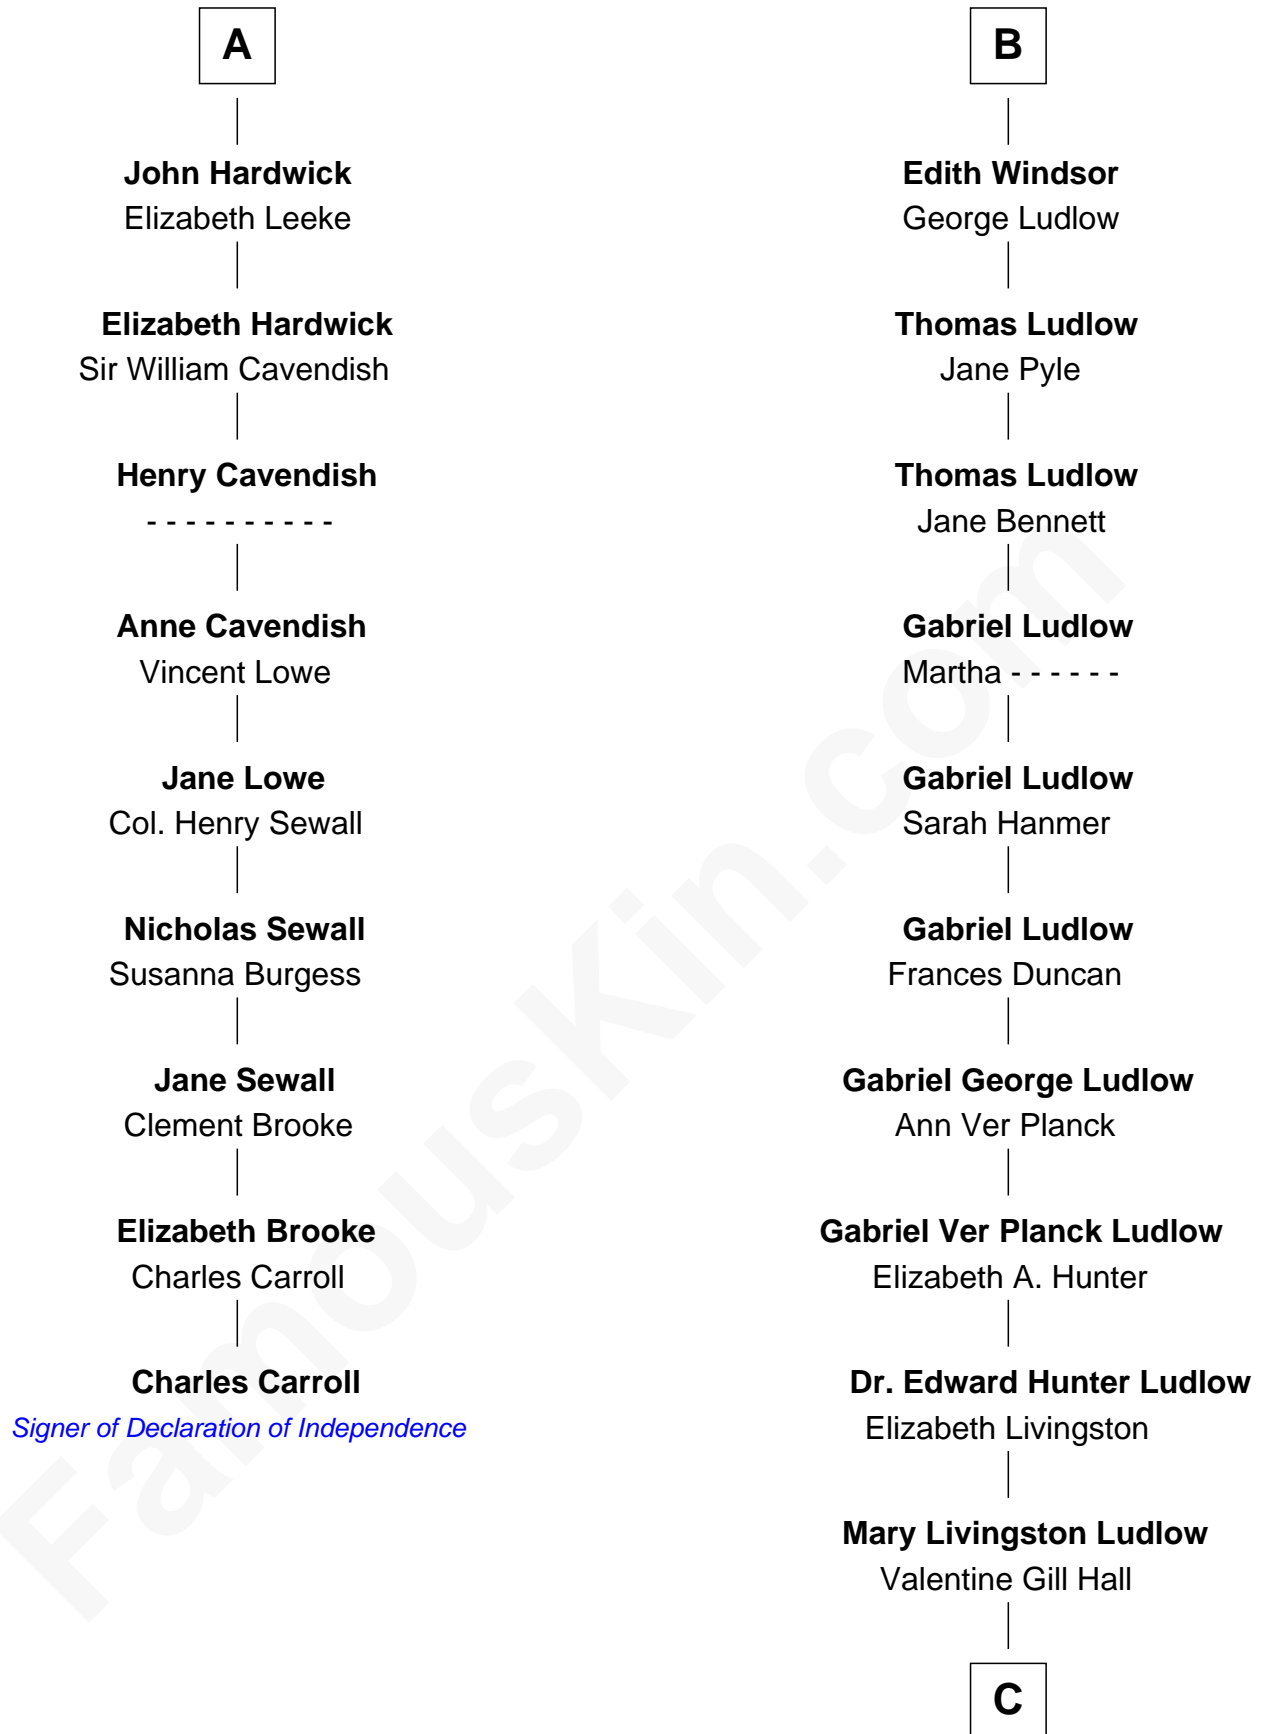

## Relationship Chart of

### Charles Carroll

*Signer of the Declaration of Independence*

15th cousin 3 times removed of

### Eleanor Roosevelt

*First Lady of President Franklin D. Roosevelt*

**C**

**Anna Rebecca Hall**

Elliott Roosevelt

**Eleanor Roosevelt**

*First Lady of Franklin Roosevelt*

FamousKin.com