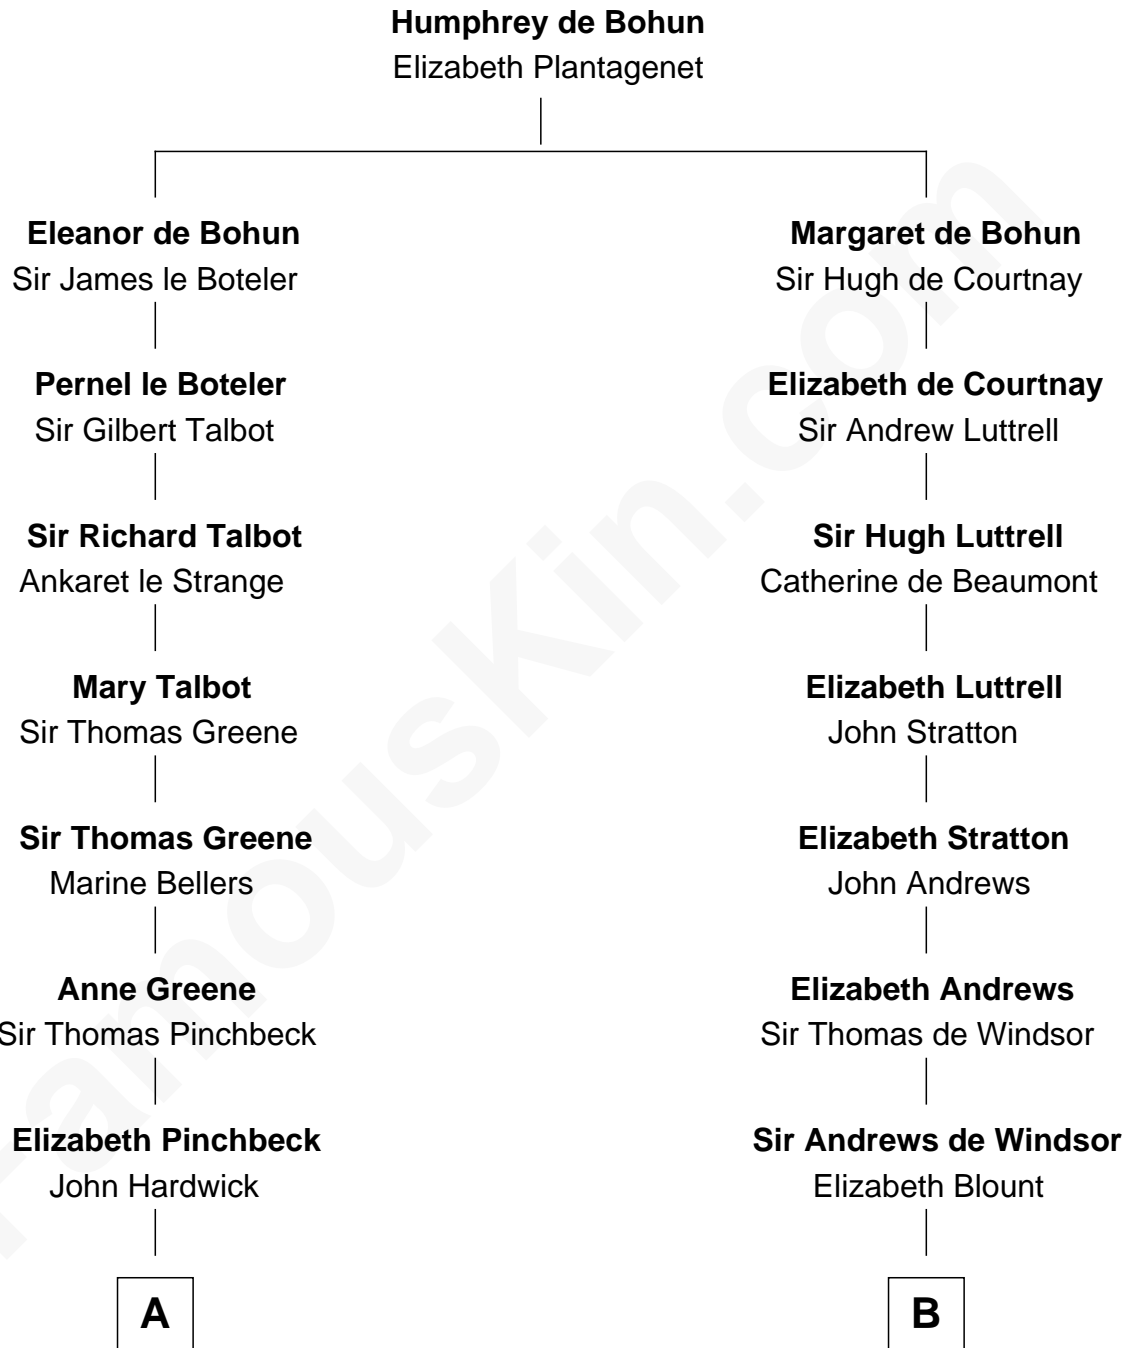

## Relationship Chart of

### Charles Carroll

*Signer of the Declaration of Independence*

15th cousin 3 times removed of

### Eleanor Roosevelt

*First Lady of President Franklin D. Roosevelt*

**C**

**Anna Rebecca Hall**

Elliott Roosevelt

**Eleanor Roosevelt**

*First Lady of Franklin Roosevelt*

FamousKin.com