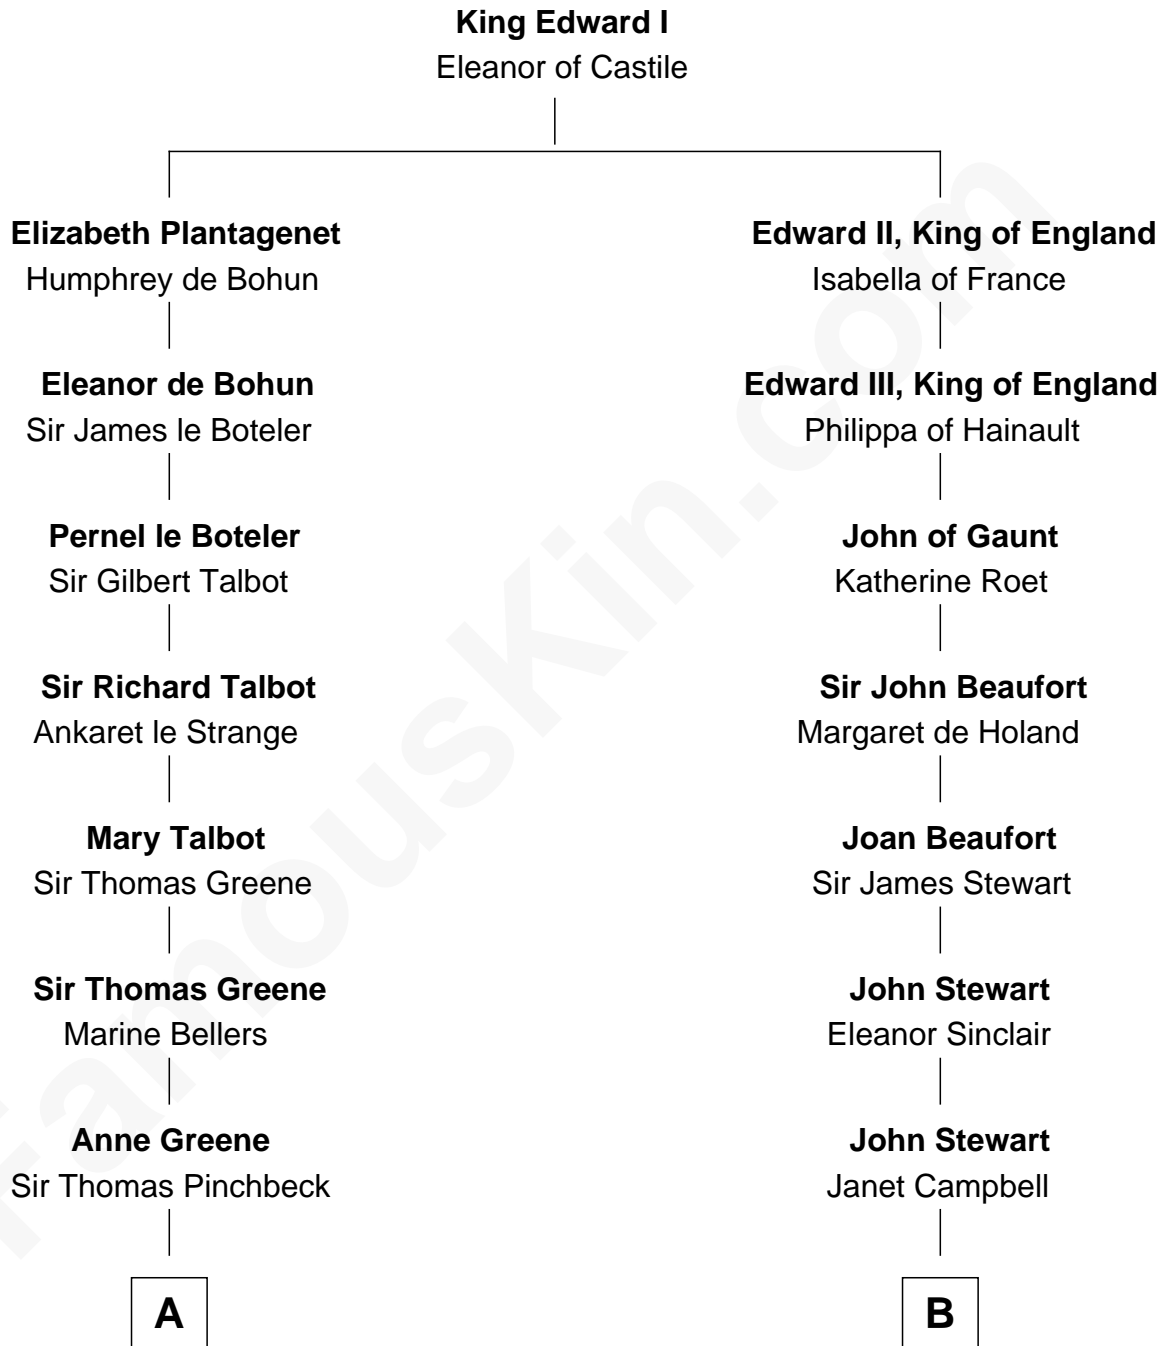

## Relationship Chart of

### Charles Carroll

*Signer of the Declaration of Independence*

16th cousin 2 times removed of

### Theodore Roosevelt

*26th U.S. President*

**C**

**Martha Bulloch**  
Theodore Roosevelt

**Theodore Roosevelt**  
*26th U.S. President*

FamousKin.com