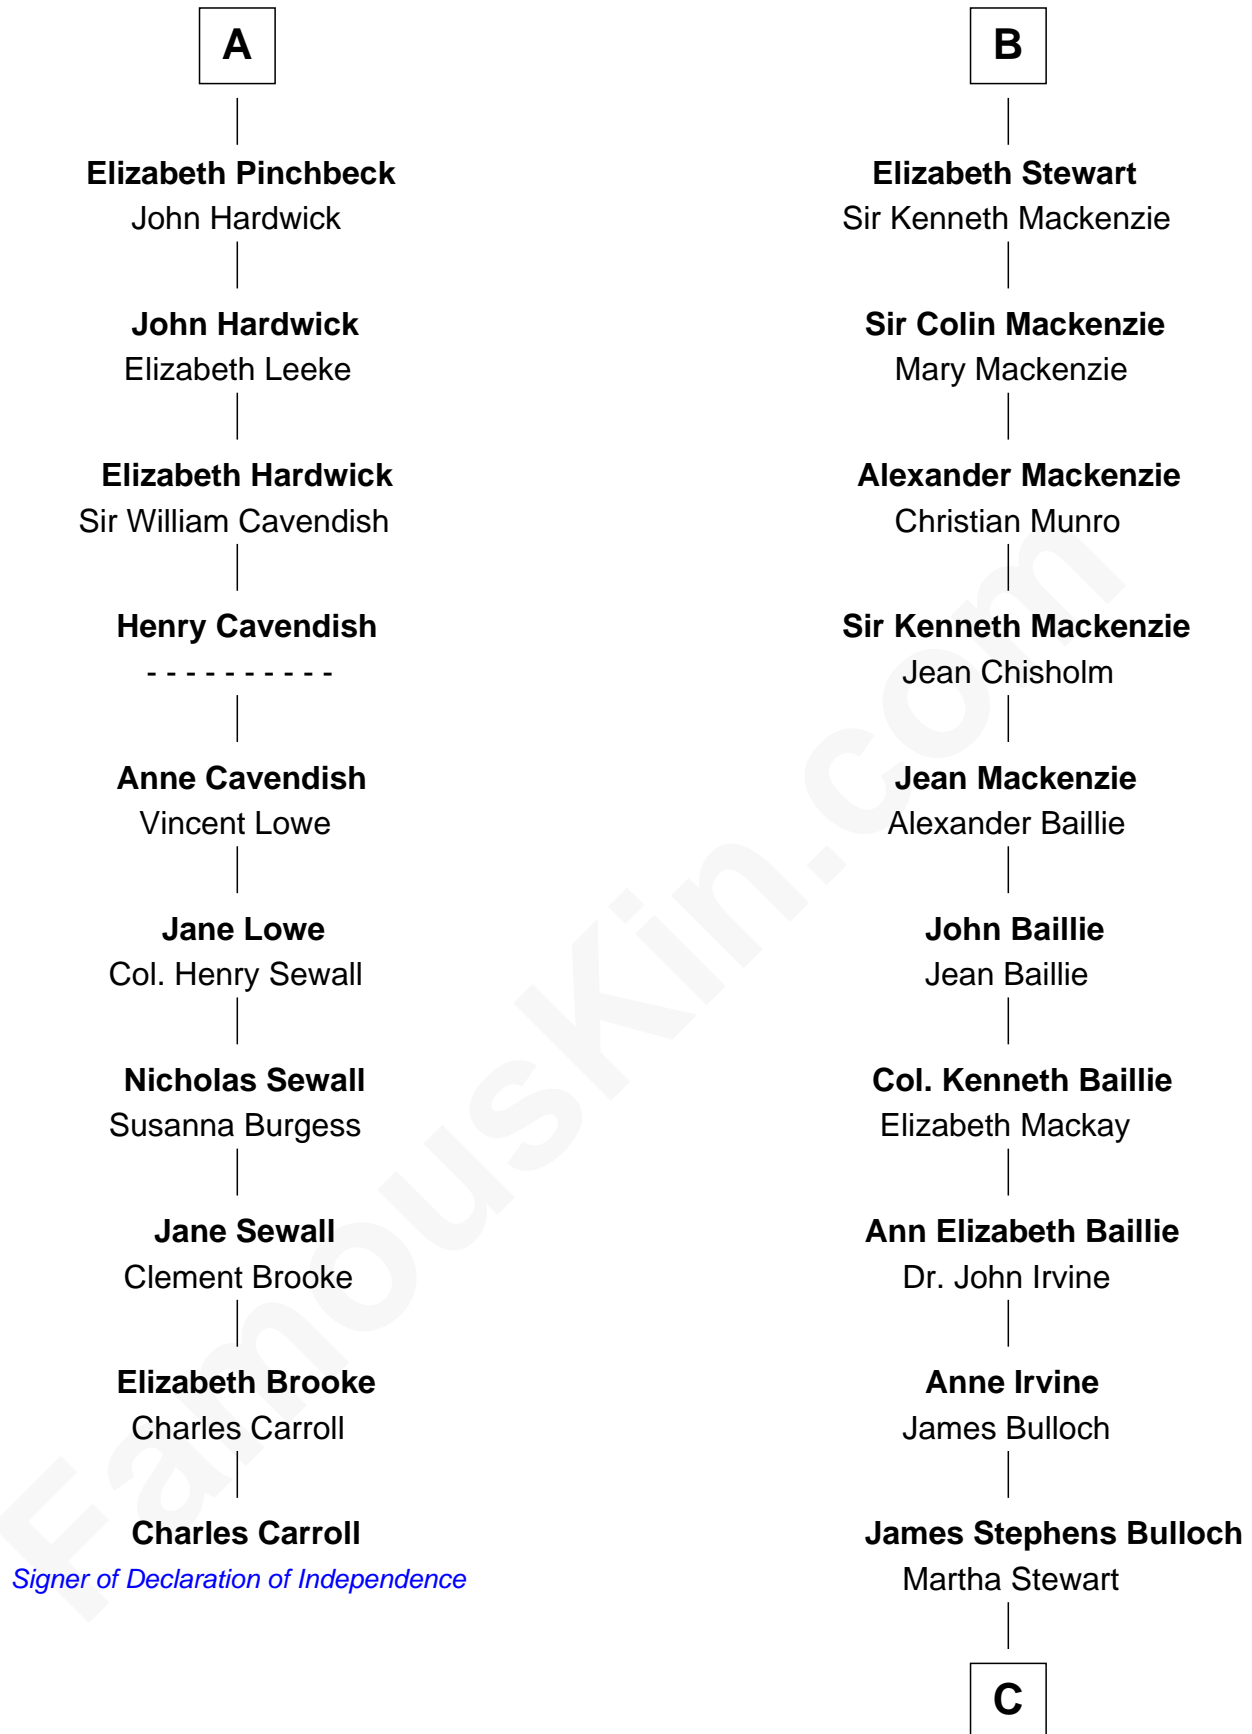

## Relationship Chart of

### Charles Carroll

*Signer of the Declaration of Independence*

16th cousin 2 times removed of

### Theodore Roosevelt

*26th U.S. President*

**C**

**Martha Bulloch**  
Theodore Roosevelt

**Theodore Roosevelt**  
*26th U.S. President*

FamousKin.com