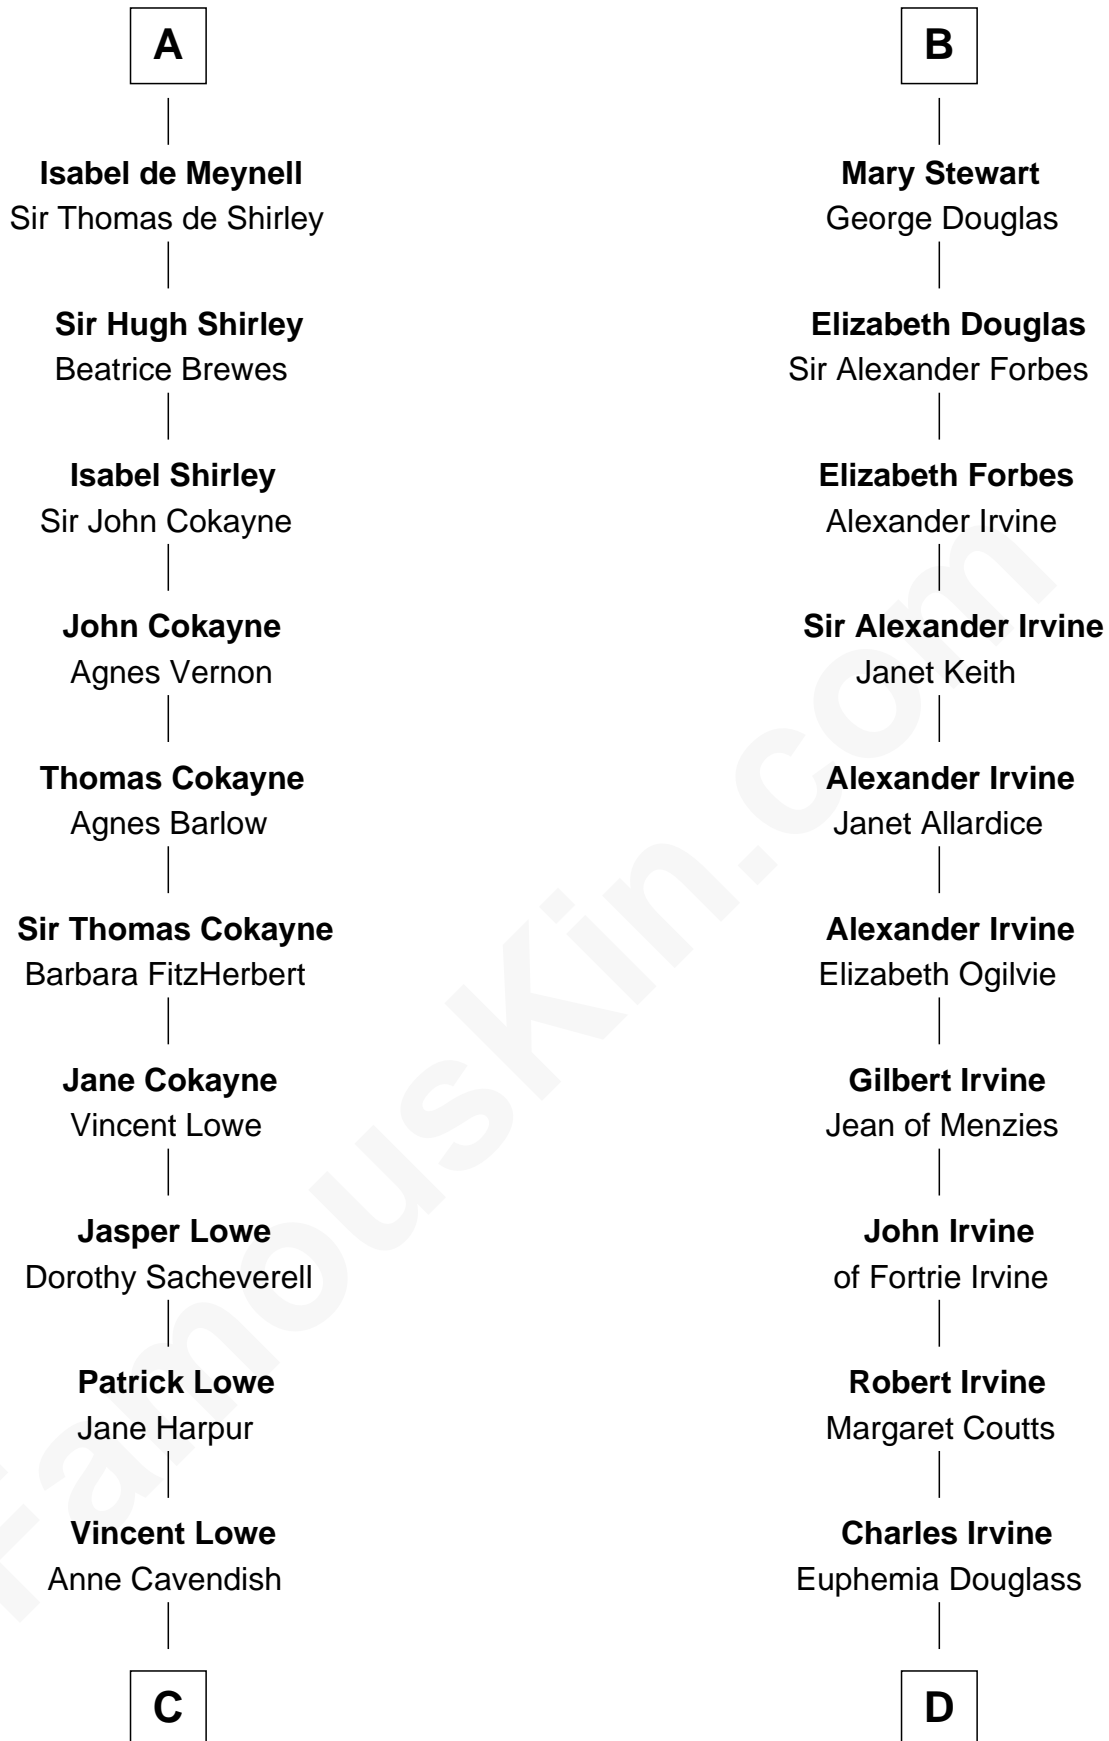

# FamousKin.com Relationship Chart of

**Charles Carroll**

*Signer of the Declaration of Independence*

21st cousin of

**Theodore Roosevelt**

*26th U.S. President*

**Richard de Clare**  
Amice of Gloucester

**Maud de Clare**  
William de Braose

**Maud de Braose**  
Henry de Tracy

**Eve de Tracy**  
Guy de Bryan

**Maud de Bryan**  
Nicholas FitzMartin

**Sir William Martin**  
Eleanor FitzReynold

**Joan Martin**  
Sir Nicholas Audley

**Alice de Audley**  
Sir Hugh de Meynell

**A**

**Sir Gilbert de Clare**  
Isabel Marshal

**Isabella de Clare**  
Robert de Bruce

**Sir Robert de Brus**  
Marjorie of Carrick

**Robert I, King of Scotland**  
Isabella of Mar

**Marjorie Bruce**  
Walter Stewart

**Robert II, King of Scotland**  
Elizabeth Mure

**Robert III, King of Scotland**  
Anabella Drummond

**B**

**C**

**Jane Lowe**  
Col. Henry Sewall

**Nicholas Sewall**  
Susanna Burgess

**Jane Sewall**  
Clement Brooke