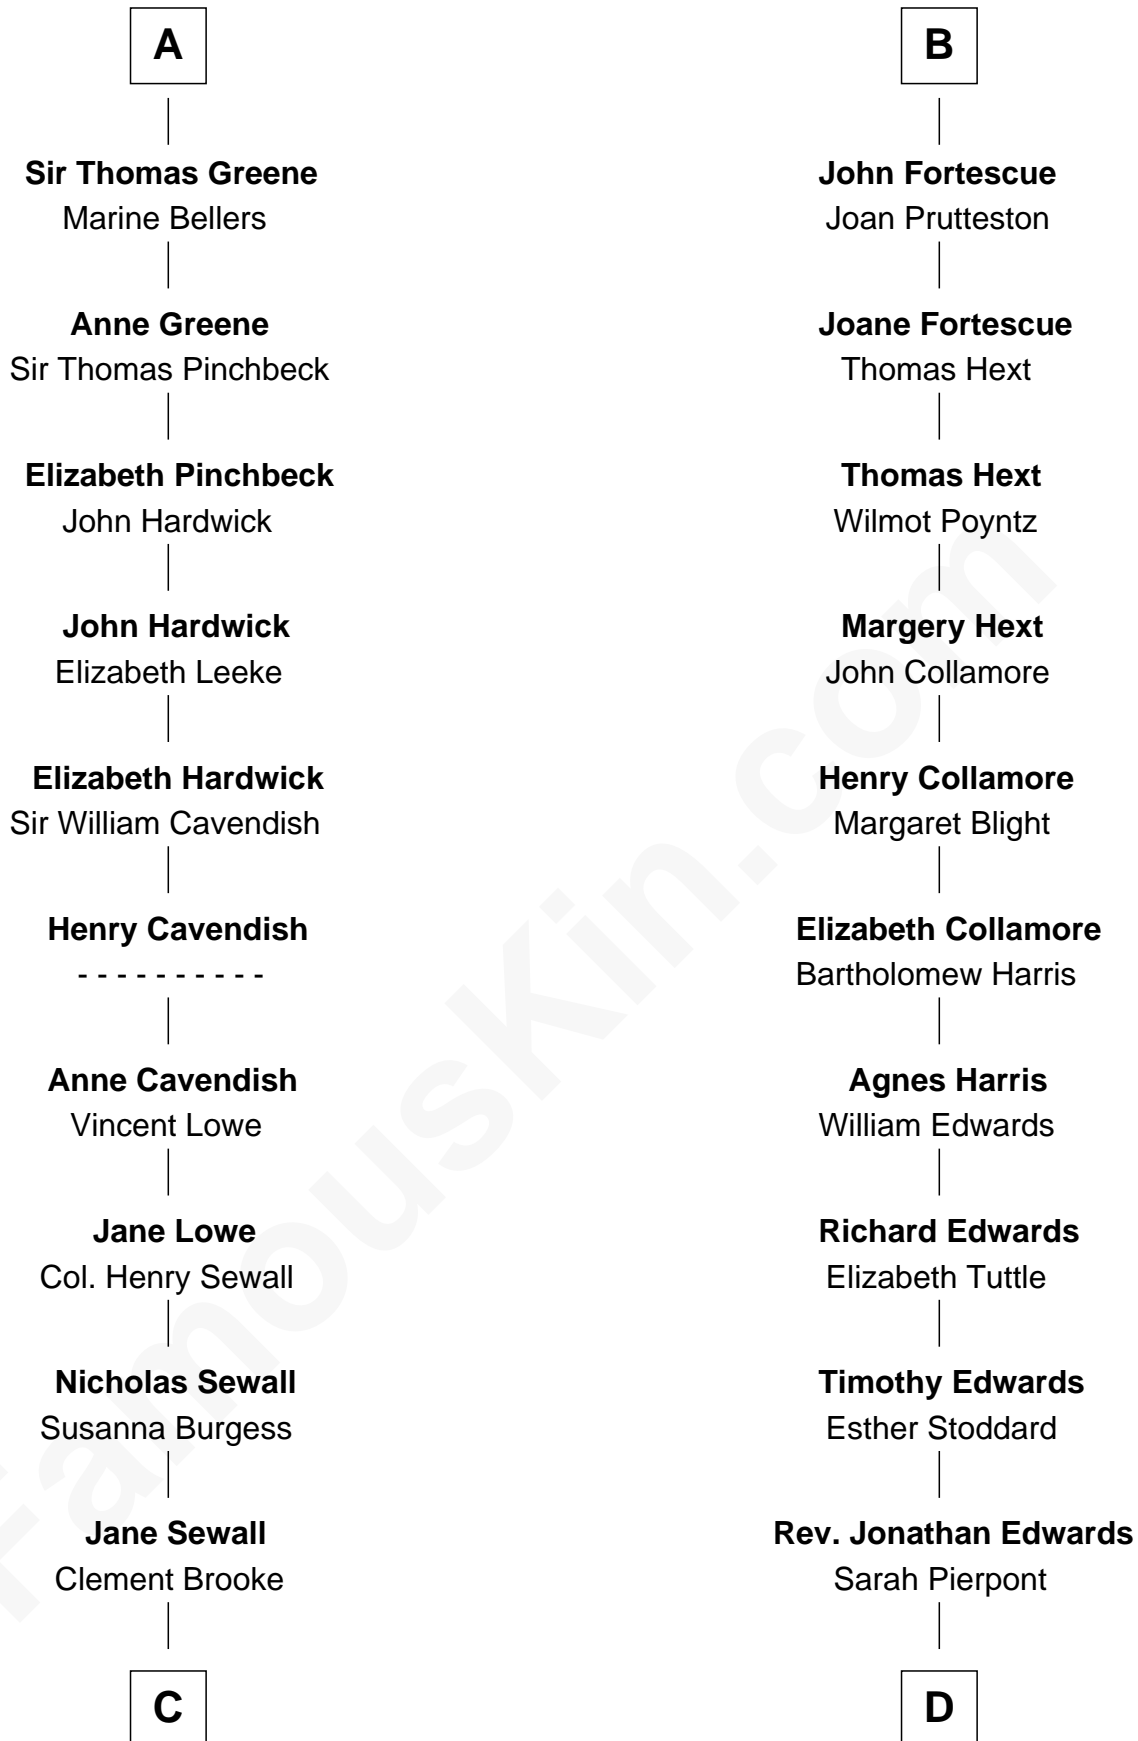

## Relationship Chart of

### Charles Carroll

*Signer of the Declaration of Independence*

18th cousin 3 times removed of

### Edith (Carow) Roosevelt

*First Lady of President Theodore Roosevelt*

**C**

**Elizabeth Brooke**

Charles Carroll

**Charles Carroll**

*Signer of Declaration of Independence*

**D**

**Timothy Edwards**

Rhoda Ogden

**Sarah Edwards**

Daniel Tyler

**Gen. Daniel Tyler**

Emily Lee

**Gertrude Elizabeth Tyler**

Charles Carow