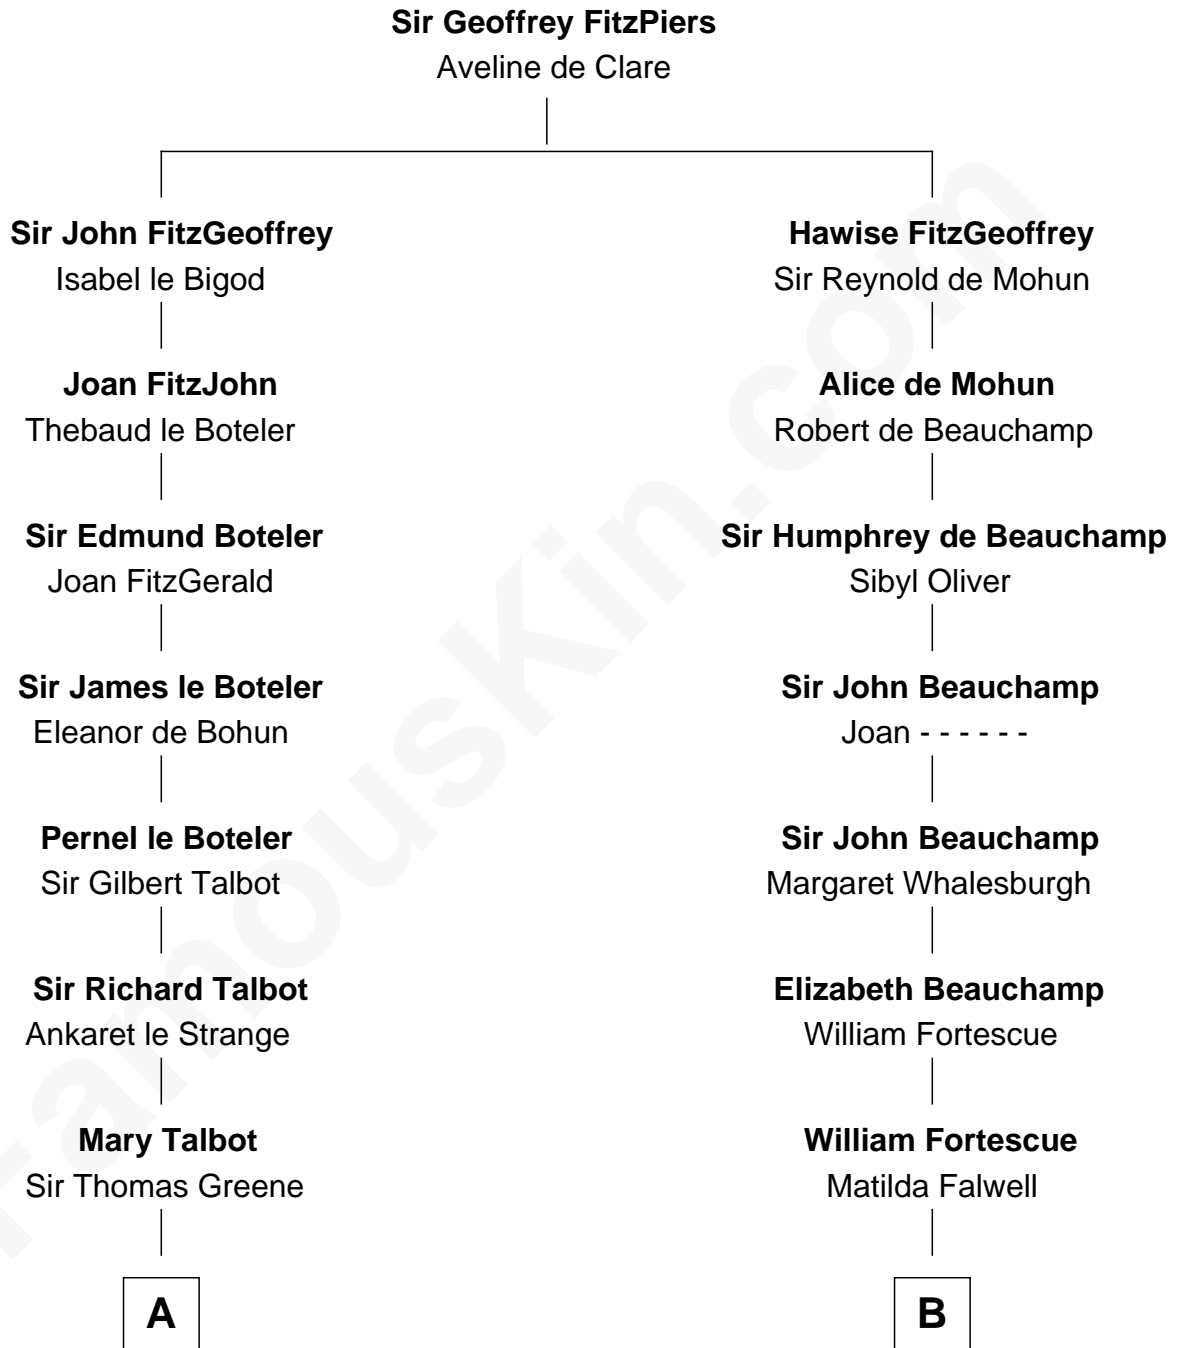

## Relationship Chart of

### Charles Carroll

*Signer of the Declaration of Independence*

18th cousin 3 times removed of

### Edith (Carow) Roosevelt

*First Lady of President Theodore Roosevelt*

**C**

**Elizabeth Brooke**

Charles Carroll

**Charles Carroll**

*Signer of Declaration of Independence*

**D**