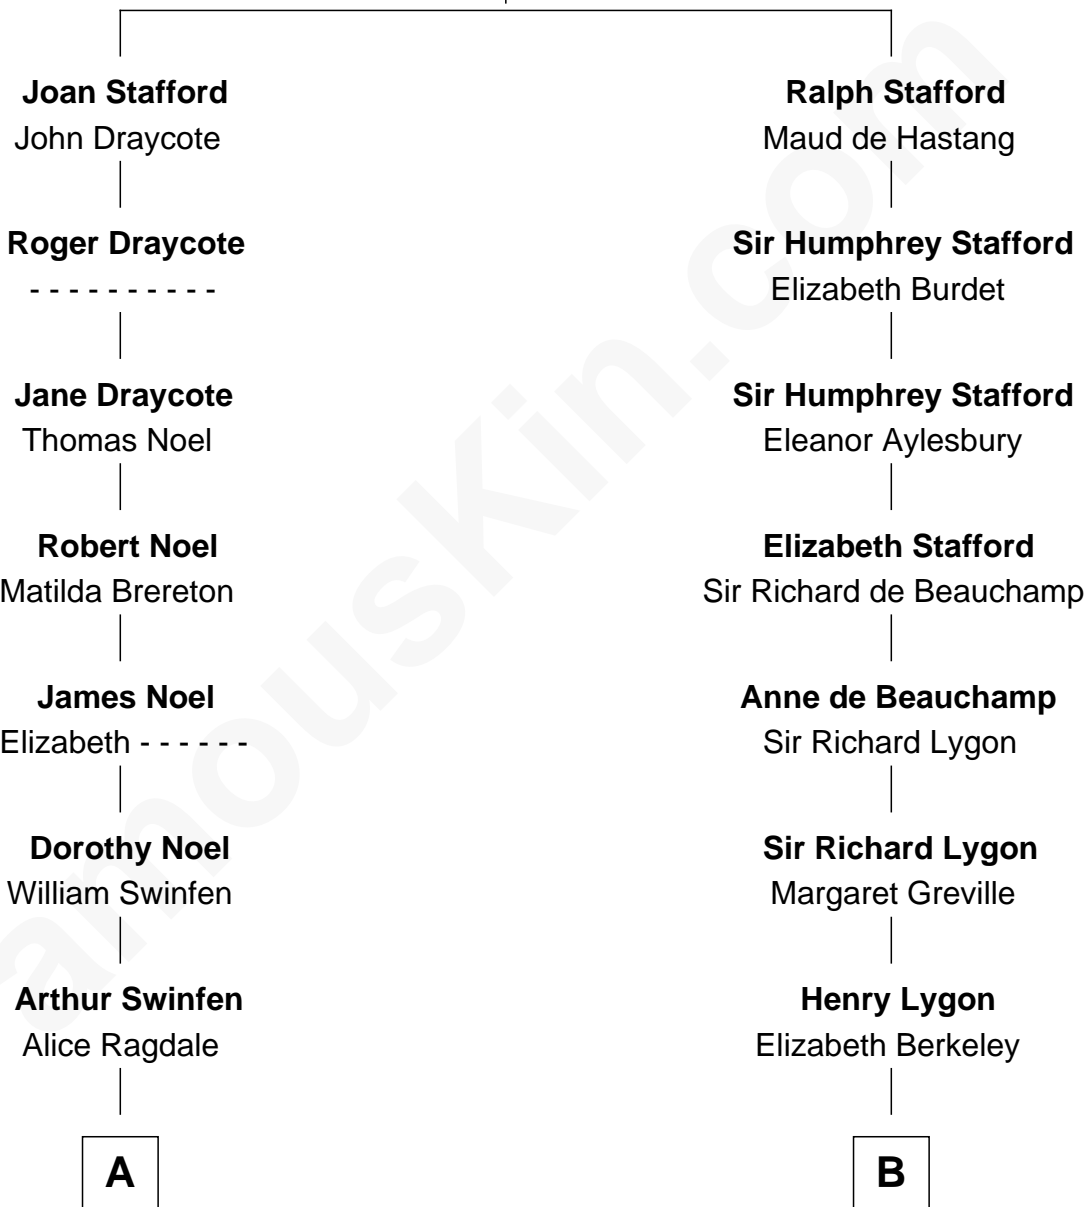

FamousKin.com

Relationship Chart of

Charles Carroll

Signer of the Declaration of Independence

13th cousin 7 times removed of

James Taylor
Singer-Songwriter

Sir John Stafford
Margaret Stafford

A

Elizabeth Swinfen

John Dugdale

Mary Dugdale

Richard Sewall

Col. Henry Sewall

Jane Lowe

Nicholas Sewall

Susanna Burgess

Jane Sewall

Clement Brooke

Elizabeth Brooke

Charles Carroll

Charles Carroll

Signer of Declaration of Independence

B

Elizabeth Lygon

Alexander Taylor

—
Dr. Isaac Montrose Taylor

Gertrude Arline Woodard

—
James Taylor

Singer-Songwriter

FamousKin.com