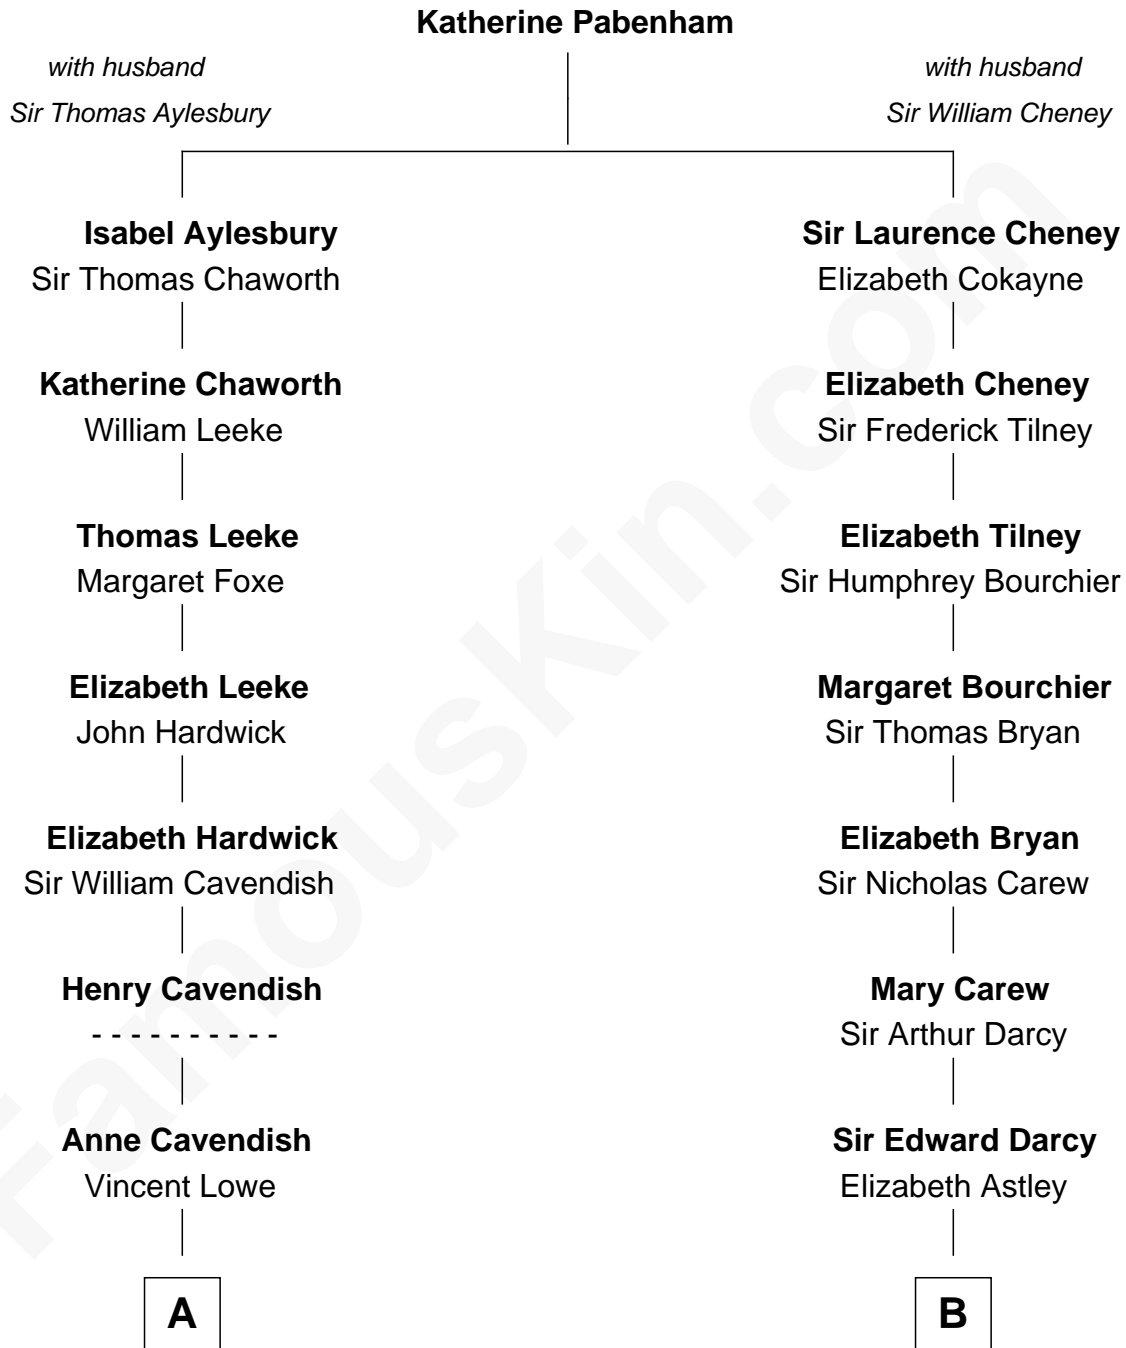

## Relationship Chart of

### Charles Carroll

Signer of the Declaration of Independence

11th cousin 7 times removed of

**Bill Weld**

68th Governor of Massachusetts

**C**

**David Weld**  
Mary Blake Nichols

**Bill Weld**

*68th Governor of Massachusetts*

FamousKin.com