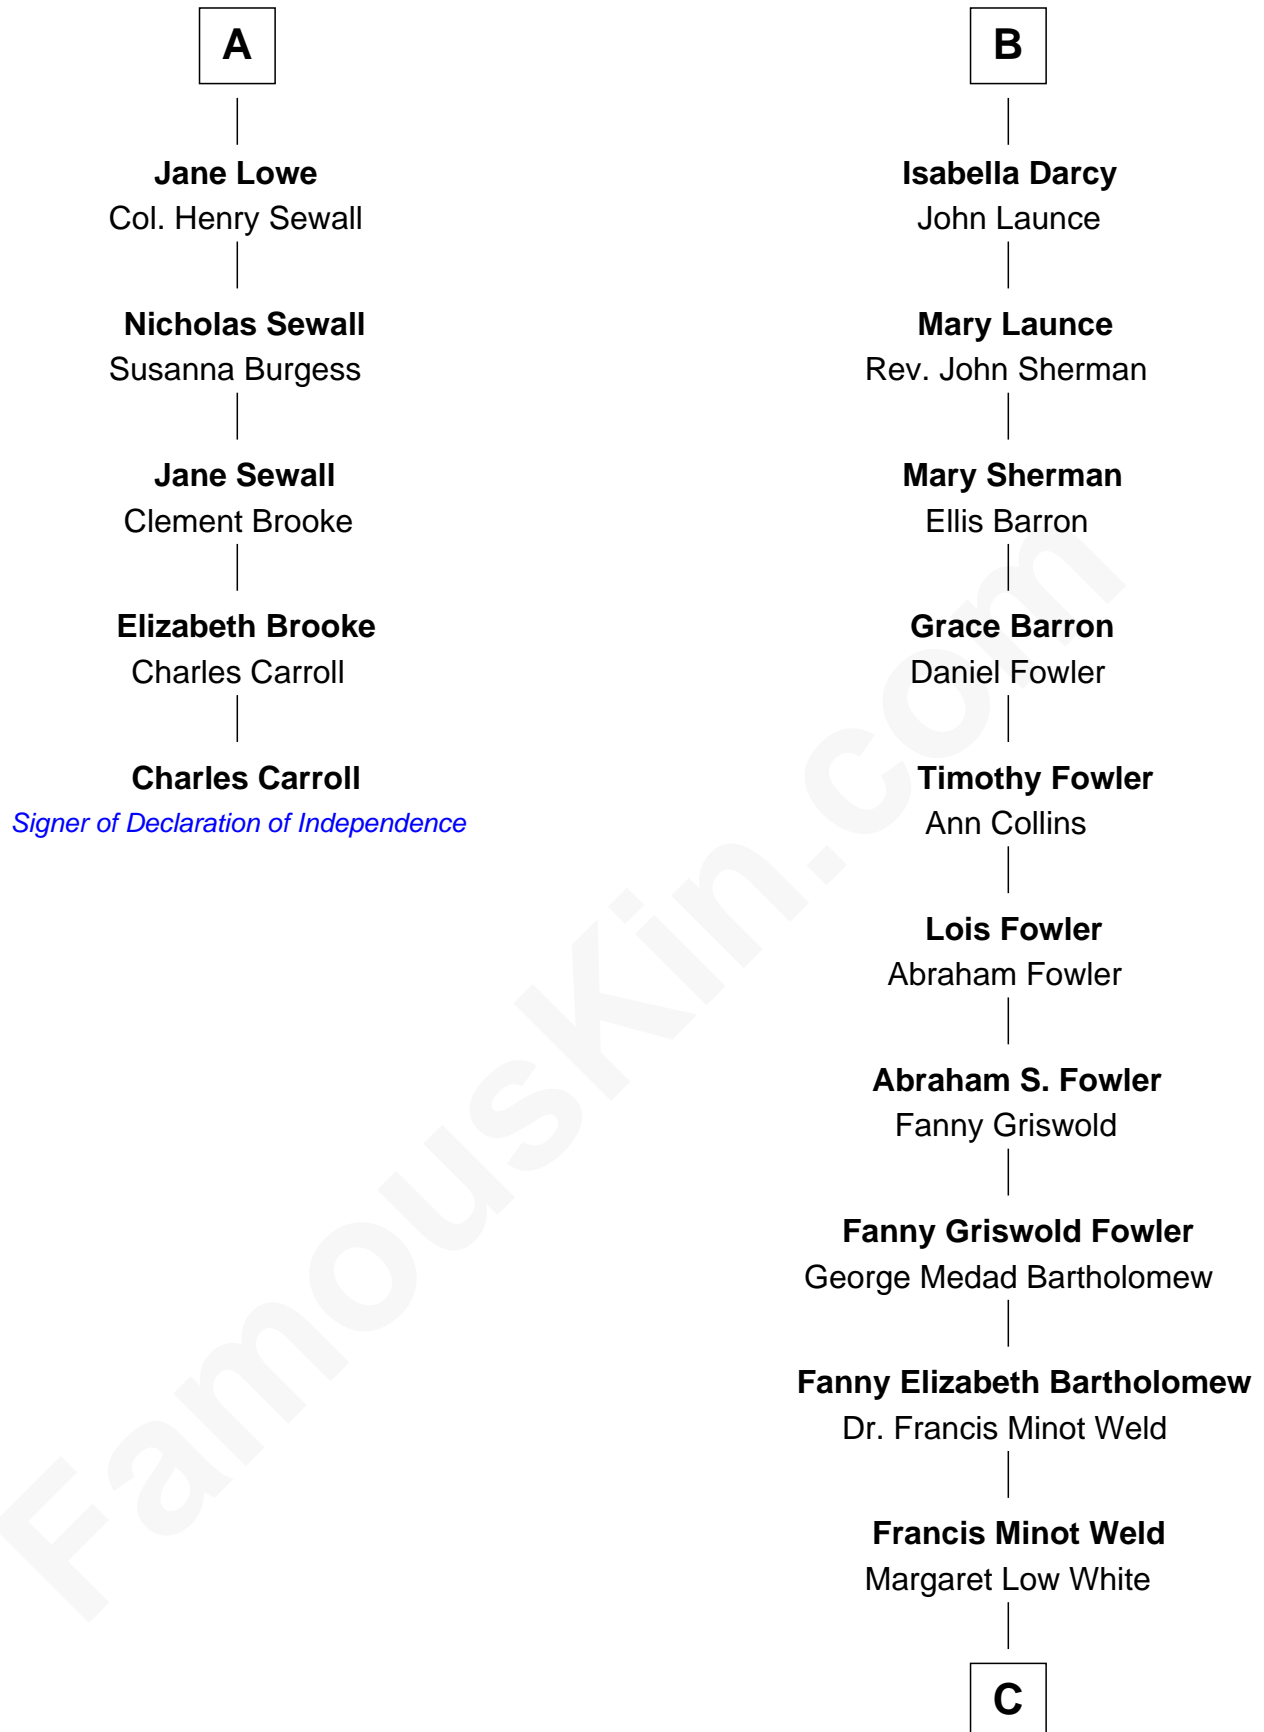

## Relationship Chart of

### Charles Carroll

Signer of the Declaration of Independence

11th cousin 7 times removed of

**Bill Weld**

68th Governor of Massachusetts

**C**

**David Weld**  
Mary Blake Nichols

**Bill Weld**

*68th Governor of Massachusetts*

FamousKin.com